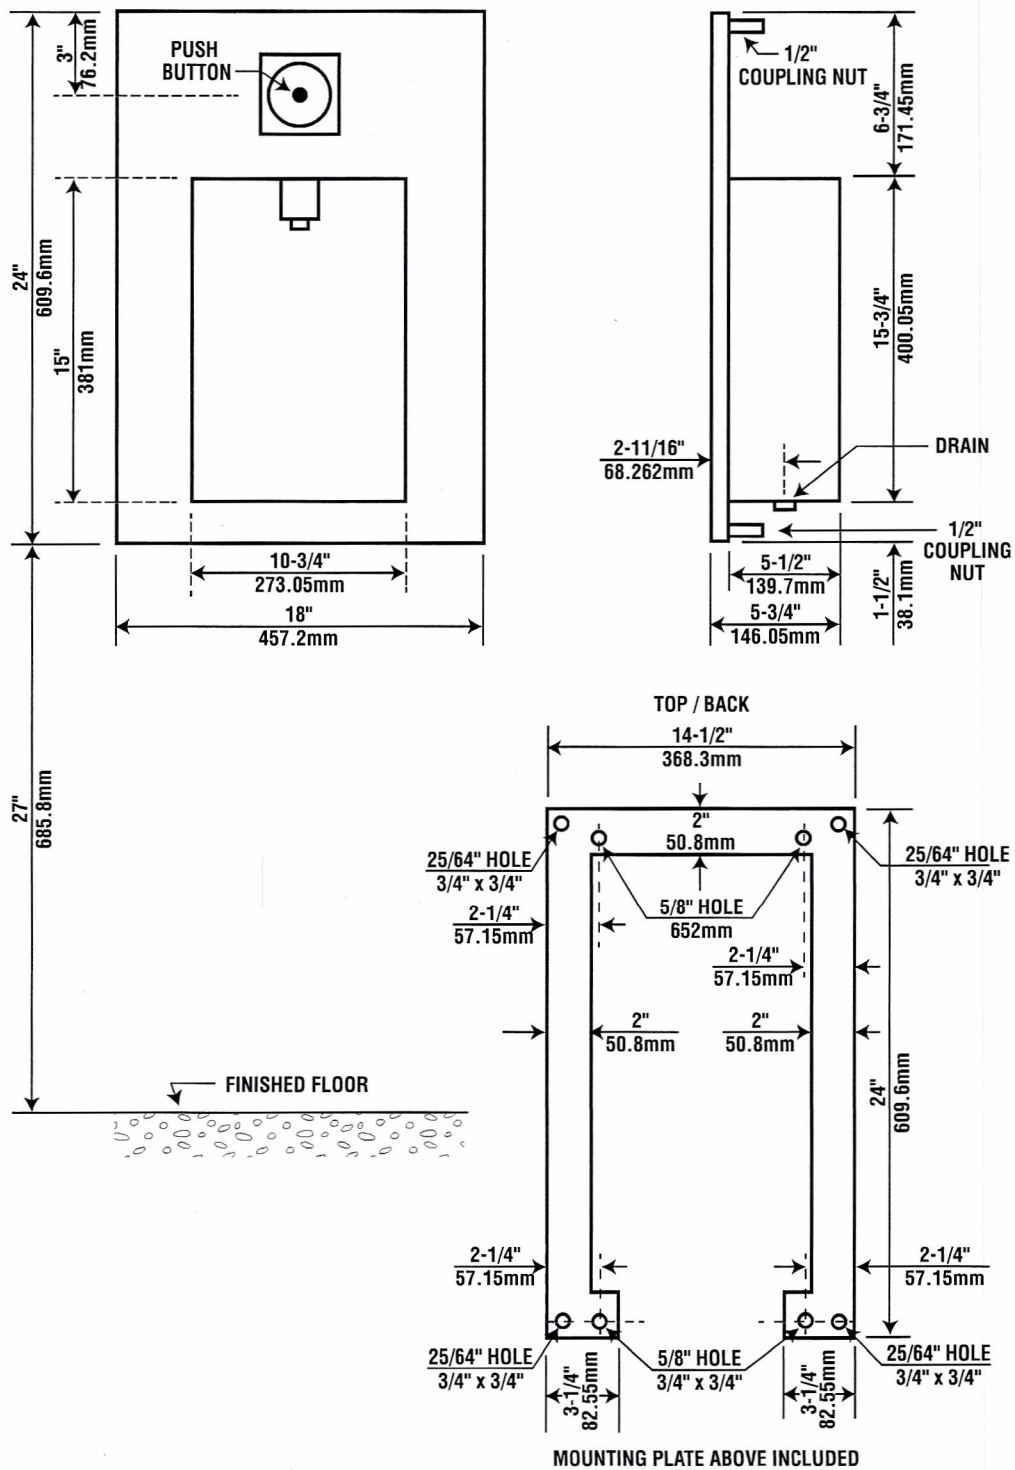

### Recessed Wall Mounted Water Bottle Filler Station

NOTE: THESE ROUGH-IN DIMENSIONS  
MAY VARY 1/2" (13 mm) PLUS OR MINUS