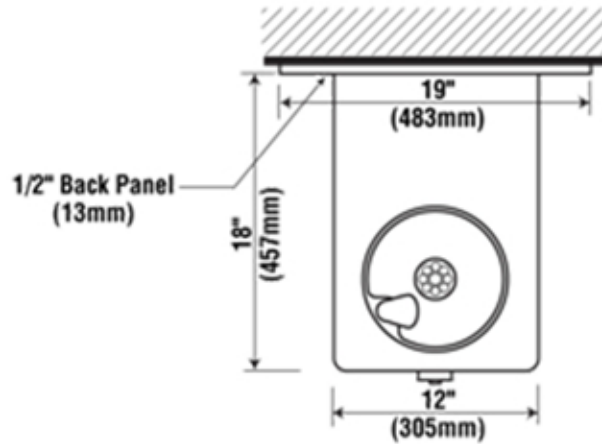

TOP VIEW

WITH BACK PLATE

Handicap Height:
35-1/4" to Bubbler Outlet
From Finished Floor

P-Trap Included