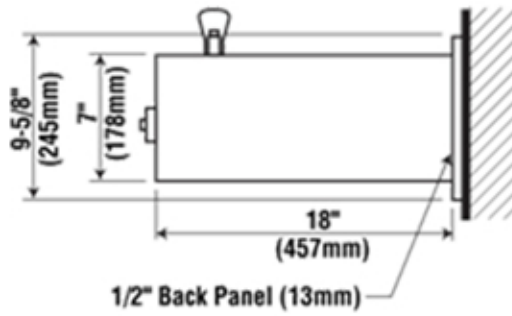

TOP VIEW

WITH BACK PLATE

Handicap Height:
35-1/4" to Bubbler Outlet
From Finished Floor

P-Trap Included