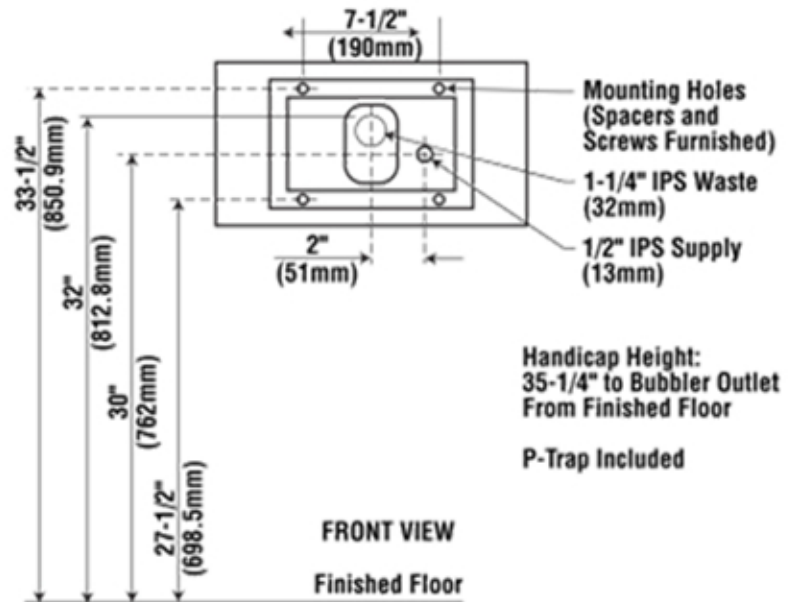

TOP VIEW

WITH BACK PLATE

Handicap Height:
35-1/4" to Bubbler Outlet
From Finished Floor

P-Trap Included