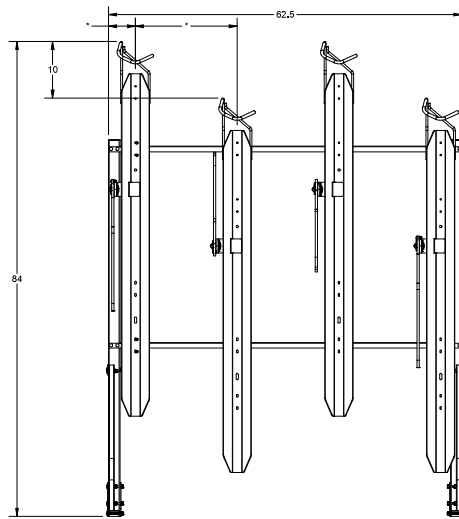

Product Specifications

- Adjustable mounting system for Bike Tracs allows multiple spacing options ranging from 15" - 24"
- Pivoting lock bar allows optimized locking position on all bikes and is shaped to prevent theft by use of a pipe cutter
- Full length bike tracs provide support for both front and rear wheels for greater stability and accommodate up to 5" wide tires
- Tracs can be staggered in height to limit handlebar interference between bikes
- Available in single- and double-sided configurations with locking or non-locking options

Vertical Rack

Recommended Setbacks

8133V Shown

8144V Shown

8155V Shown

Dimensions

Model #	Single Sided (SS)/ Double Sided (DS)	Total # of Bikes Parked	Bike Spacing	Frame Width
Locking				
	SS	3	15-18"	44.5"
	SS	3	24"	62.5"
	SS	4	15-18"	62.5"
	SS	4	24"	80.5"
	SS	5	15-18"	80.5"
	DS	6	15-18"	44.5"
	DS	6	24"	62.5"
	DS	8	15-18"	62.5"
	DS	8	24"	80.5"
	DS	10	15-18"	80.5"

3, 4 and 5-bike single sided
6, 8 and 10-bike double sided

TGIC Black
Powder Coat

Recommended
anchor: # 29173

87" minimum
ceiling height
93" recommended

1 year
warranty

Anchors must be purchased separately