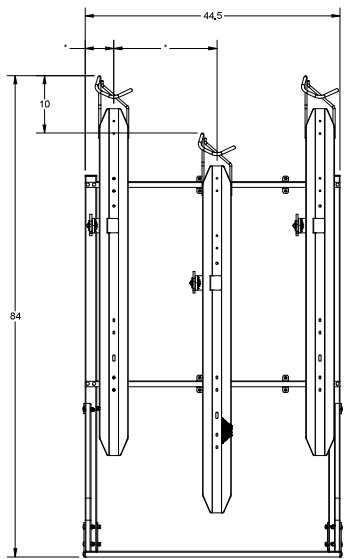

VERTICAL RACK

When floor space is at a premium, the Vertical Rack provides an efficient and highly configurable parking system to maximize your capacity. Adjustable Bike Trac mounts, allow multiple bike spacing options and the Tracs will accommodate narrower road wheels, all the way up to full size fat tires so every bike has a secure space to park.

Product Specifications

- Adjustable mounting system for Bike Tracs allows multiple spacing options ranging from 15" - 24"
- Pivoting lock bar allows optimized locking position on all bikes and is shaped to prevent theft by use of a pipe cutter
- Full length bike tracs provide support for both front and rear wheels for greater stability and accommodate up to 5" wide tires
- Tracs can be staggered in height to limit handlebar interference between bikes
- Available in single- and double-sided configurations with locking or non-locking options

Vertical Rack

Recommended Setbacks

8133V Shown

8144V Shown

8155V Shown

Dimensions

Model #	Single Sided (SS)/ Double Sided (DS)	Total # of Bikes Parked	Bike Spacing	Frame Width
Locking				
	SS	3	15-18"	44.5"
	SS	3	24"	62.5"
	SS	4	15-18"	62.5"
	SS	4	24"	80.5"
	SS	5	15-18"	80.5"
	DS	6	15-18"	44.5"
	DS	6	24"	62.5"
	DS	8	15-18"	62.5"
	DS	8	24"	80.5"
	DS	10	15-18"	80.5"