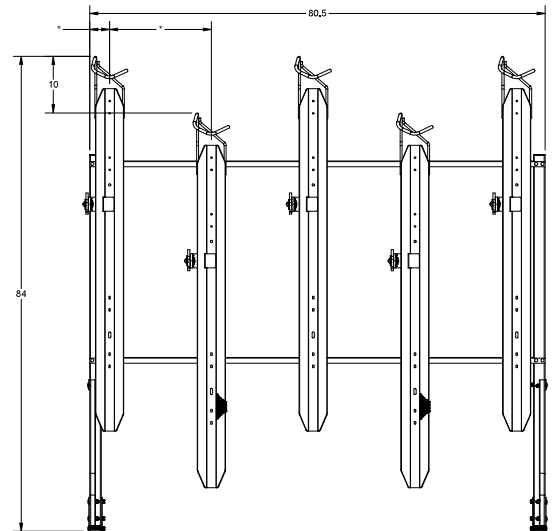

Product Specifications

- Adjustable mounting system for Bike Tracs allows multiple spacing options ranging from 15" - 24"
- Pivoting lock bar allows optimized locking position on all bikes and is shaped to prevent theft by use of a pipe cutter
- Full length bike tracs provide support for both front and rear wheels for greater stability and accommodate up to 5" wide tires
- Tracs can be staggered in height to limit handlebar interference between bikes
- Available in single- and double-sided configurations with locking or non-locking options

Vertical Rack

Recommended Setbacks

8133V Shown

8144V Shown

8155V Shown

Dimensions

Model #	Single Sided (SS)/ Double Sided (DS)	Total # of Bikes Parked	Bike Spacing	Frame Width
Locking				
	SS	3	15-18"	44.5"
	SS	3	24"	62.5"
	SS	4	15-18"	62.5"
	SS	4	24"	80.5"
	SS	5	15-18"	80.5"
	DS	6	15-18"	44.5"
	DS	6	24"	62.5"
	DS	8	15-18"	62.5"
	DS	8	24"	80.5"
	DS	10	15-18"	80.5"

3, 4 and 5-bike single sided
6, 8 and 10-bike double sided

TGIC Black
Powder Coat

Recommended
anchor: # 29173

87" minimum
ceiling height
93" recommended

1 year
warranty

Anchors must be purchased separately