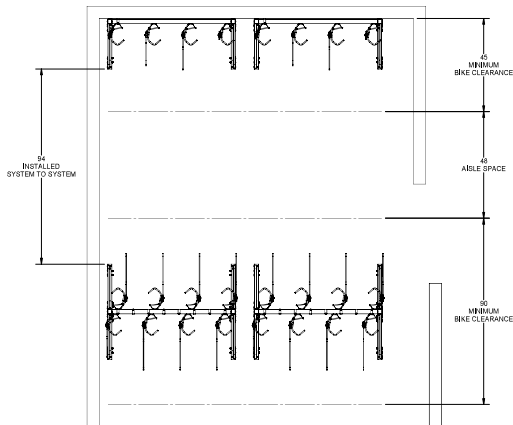

VERTICAL RACK

When floor space is at a premium, the Vertical Rack provides an efficient and highly configurable parking system to maximize your capacity. Adjustable Bike Trac mounts, allow multiple bike spacing options and the Tracs will accommodate narrower road wheels, all the way up to full size fat tires so every bike has a secure space to park.

Product Specifications

- Adjustable mounting system for Bike Tracs allows multiple spacing options ranging from 15" - 24"
- Pivoting lock bar allows optimized locking position on all bikes and is shaped to prevent theft by use of a pipe cutter
- Full length bike tracs provide support for both front and rear wheels for greater stability and accommodate up to 5" wide tires
- Tracs can be staggered in height to limit handlebar interference between bikes
- Available in single- and double-sided configurations with locking or non-locking options

Vertical Rack

Recommended Setbacks

8133V Shown

8144V Shown

8155V Shown

Dimensions

Model #	Single Sided (SS)/ Double Sided (DS)	Total # of Bikes Parked	Bike Spacing	Frame Width
Locking				
	SS	3	15-18"	44.5"
	SS	3	24"	62.5"
	SS	4	15-18"	62.5"
	SS	4	24"	80.5"
	SS	5	15-18"	80.5"
	DS	6	15-18"	44.5"
	DS	6	24"	62.5"
	DS	8	15-18"	62.5"
	DS	8	24"	80.5"
	DS	10	15-18"	80.5"