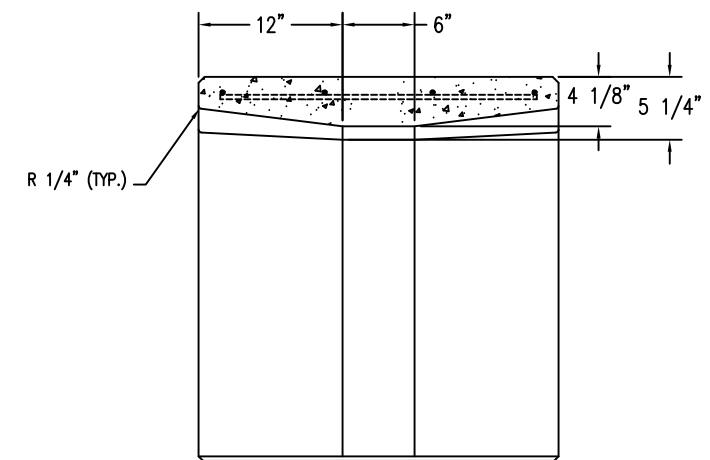

1 TOP VIEW
Scale: 1/8" = 1"

2 ELEVATION VIEW
Scale: 1/8" = 1"

4 SECTION VIEW
Scale: 1/8" = 1"

PROPRIETARY AND CONFIDENTIAL
 THE INFORMATION CONTAINED IN THIS DRAWING IS THE SOLE PROPERTY OF Park Warehouse, LLC. 5301 North Federal Highway, Suite 140, Boca Raton, FL. ANY REPRODUCTION IN PART OR AS A WHOLE WITHOUT THE WRITTEN PERMISSION OF Park Warehouse, LLC. 5301 North Federal Highway, Suite 140, Boca Raton, FL. IS PROHIBITED.