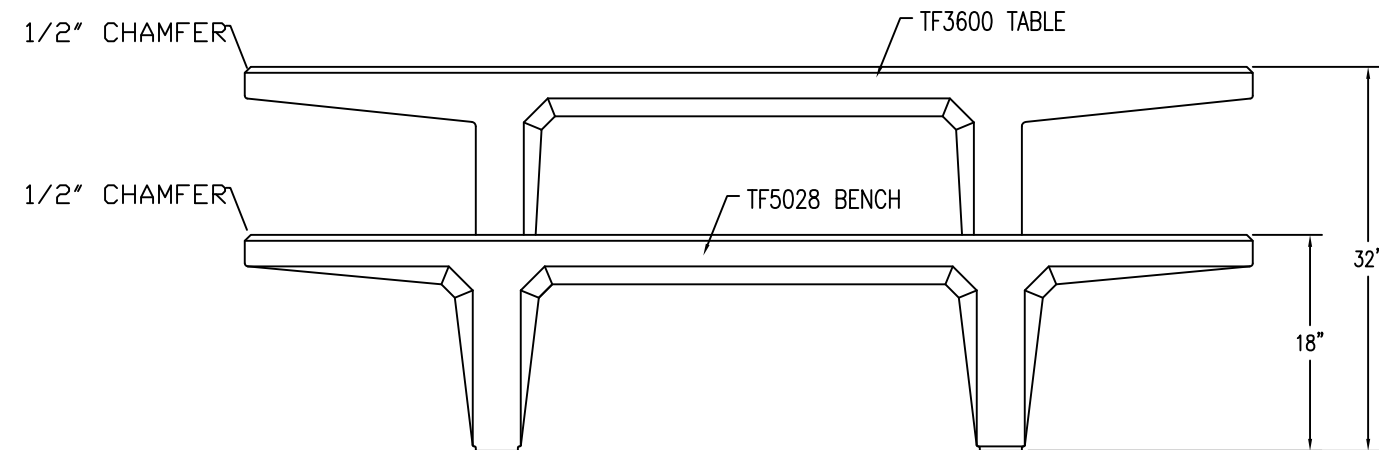

1 TOP VIEW
Scale: 1/8" = 1"

2 ELEVATION VIEW
Scale: 1/8" = 1"

4 SECTION VIEW
Scale: 1/8" = 1"

PROPRIETARY AND CONFIDENTIAL
 THE INFORMATION CONTAINED IN THIS DRAWING IS THE SOLE PROPERTY OF Park Warehouse, LLC. 5301 North Federal Highway, Suite 140, Boca Raton, FL. ANY REPRODUCTION IN PART OR AS A WHOLE WITHOUT THE WRITTEN PERMISSION OF Park Warehouse, LLC. 5301 North Federal Highway, Suite 140, Boca Raton, FL. IS PROHIBITED.