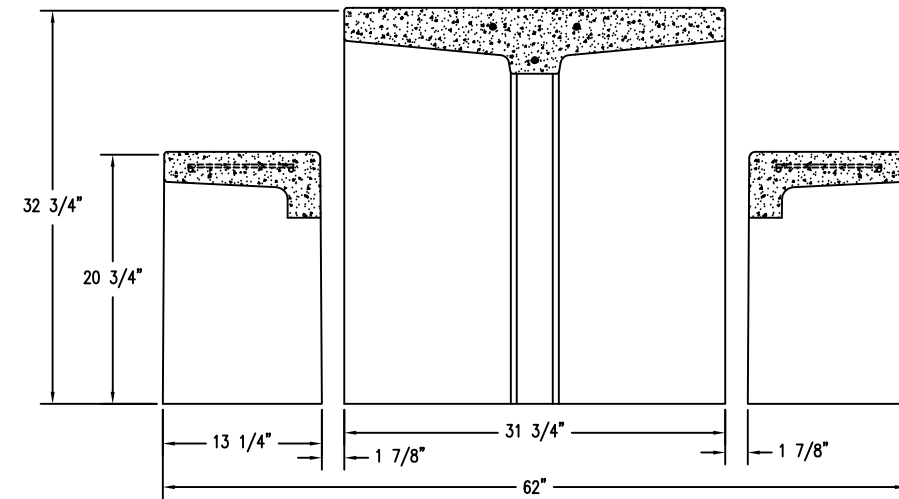

1 TOP VIEW  
Scale: 1/8" = 1"

3 SECTION VIEW  
Scale: 1/8" = 1"

2 ELEVATION VIEW  
Scale: 1/8" = 1"

**PROPRIETARY AND CONFIDENTIAL**  
 THE INFORMATION CONTAINED IN THIS DRAWING IS THE SOLE PROPERTY OF Park Warehouse, LLC. 5301 North Federal Highway, Suite 140, Boca Raton, FL. ANY REPRODUCTION IN PART OR AS A WHOLE WITHOUT THE WRITTEN PERMISSION OF Park Warehouse, LLC. 5301 North Federal Highway, Suite 140, Boca Raton, FL. IS PROHIBITED.