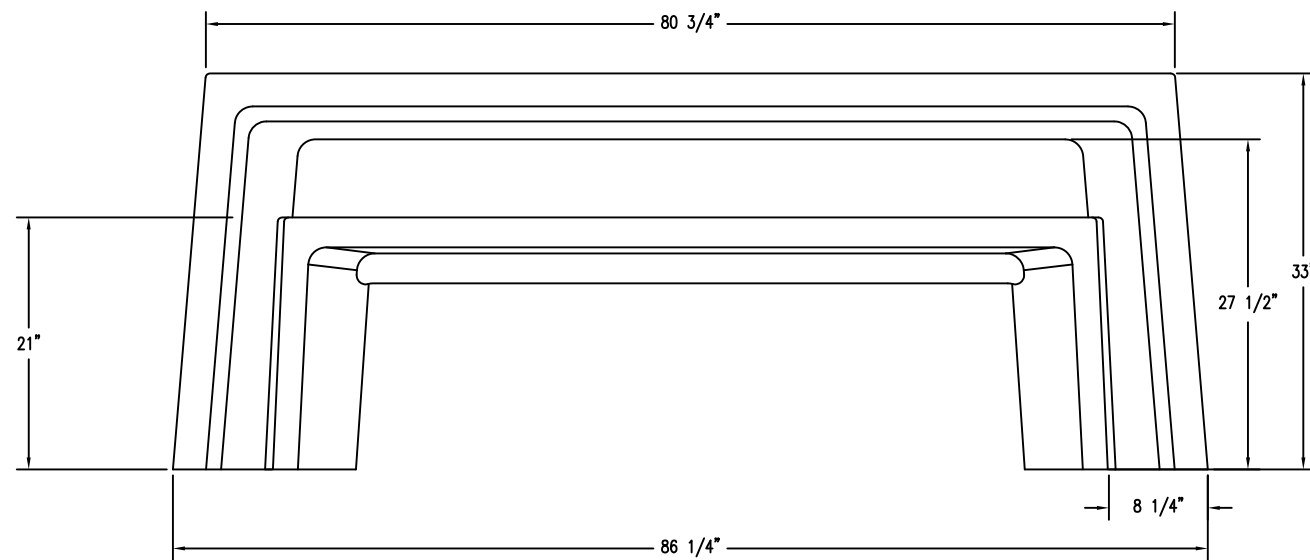

1 TOP VIEW  
Scale: 1/8" = 1"

3 SECTION VIEW  
Scale: 1/8" = 1"

2 ELEVATION VIEW  
Scale: 1/8" = 1"

**PROPRIETARY AND CONFIDENTIAL**  
 THE INFORMATION CONTAINED IN THIS DRAWING IS THE SOLE PROPERTY OF Park Warehouse, LLC. 5301 North Federal Highway, Suite 140, Boca Raton, FL. ANY REPRODUCTION IN PART OR AS A WHOLE WITHOUT THE WRITTEN PERMISSION OF Park Warehouse, LLC. 5301 North Federal Highway, Suite 140, Boca Raton, FL. IS PROHIBITED.