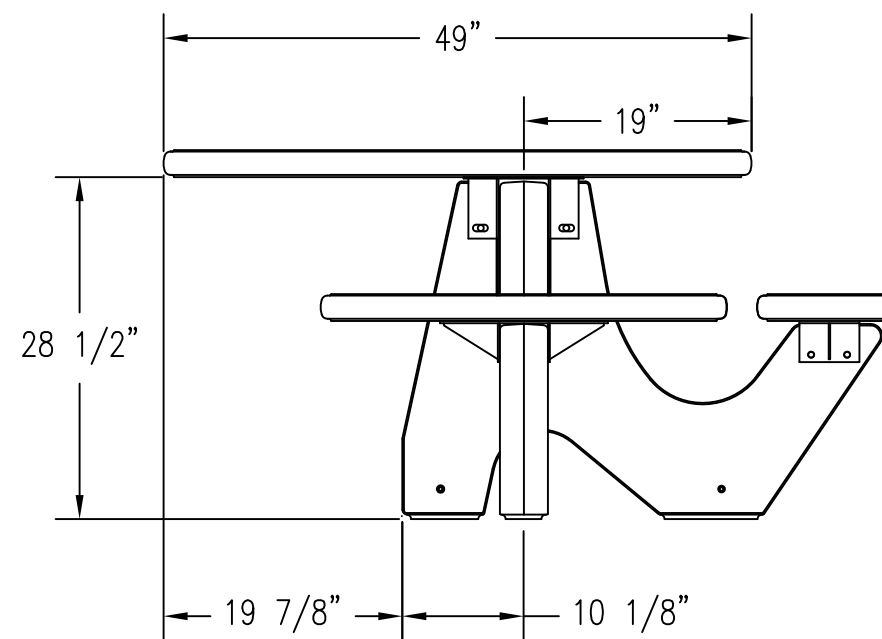

1 TOP VIEW
Scale: 1/16" = 1"

3 ELEVATION VIEW
Scale: 1/16" = 1"

2 ELEVATION VIEW
Scale: 1/16" = 1"

PROPRIETARY AND CONFIDENTIAL
 THE INFORMATION CONTAINED IN THIS DRAWING IS THE SOLE PROPERTY OF Park Warehouse, LLC. 5301 North Federal Highway, Suite 140, Boca Raton, FL. ANY REPRODUCTION IN PART OR AS A WHOLE WITHOUT THE WRITTEN PERMISSION OF Park Warehouse, LLC. 5301 North Federal Highway, Suite 140, Boca Raton, FL. IS PROHIBITED.