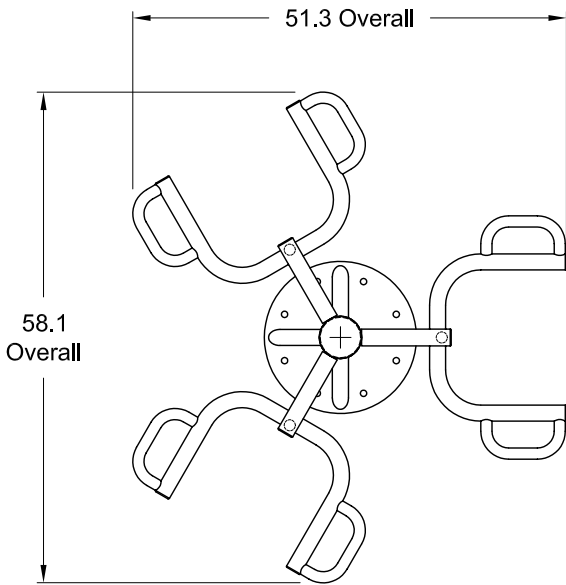

Pull-Up Pole Station

SKU: N0Jft230

Surface Mounting of this item on a concrete pad is not recommended. A reinforced concrete pier as shown below would be required for safety and structural stability.

Notes:
 Dimensions shown are in Inches.
 Specifications are subject to change.