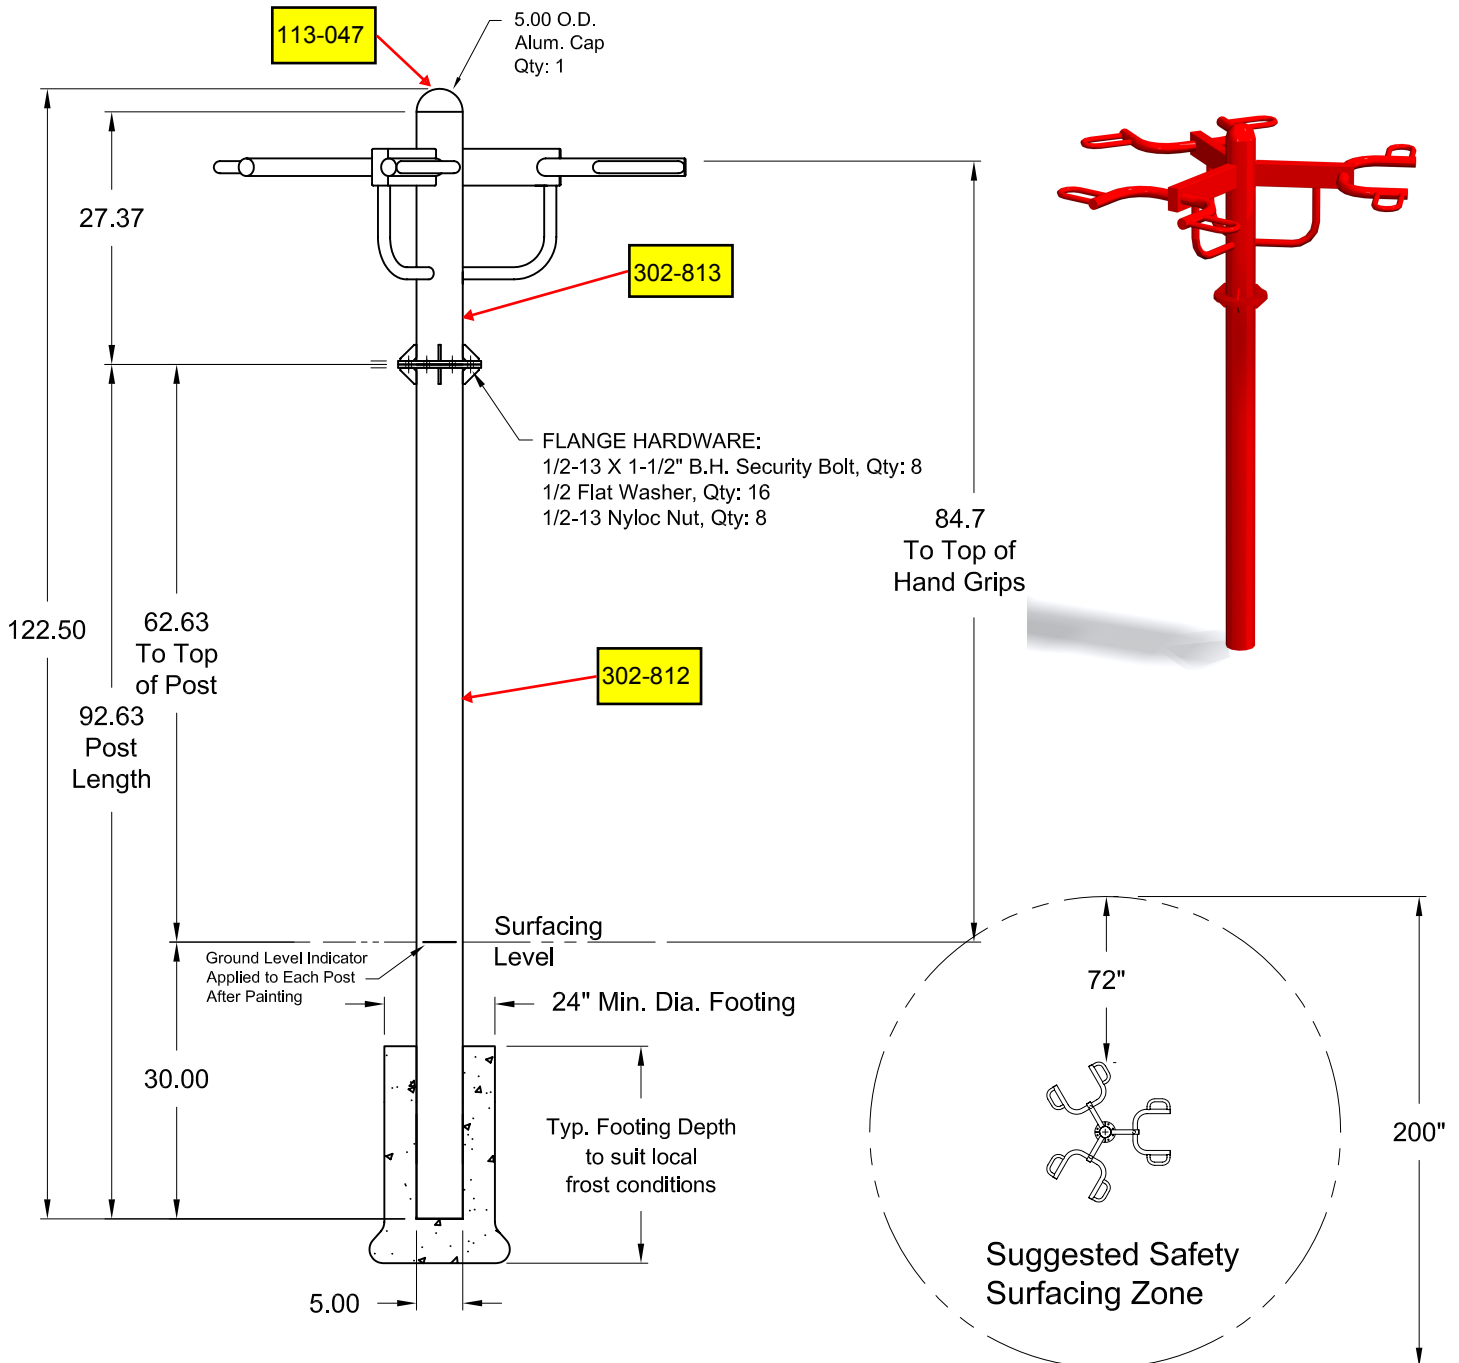

Pull-Up Pole Station

SKU: N0Jft230

Surface Mounting of this item on a concrete pad is not recommended. A reinforced concrete pier as shown below would be required for safety and structural stability.

Notes:
 Dimensions shown are in Inches.
 Specifications are subject to change.