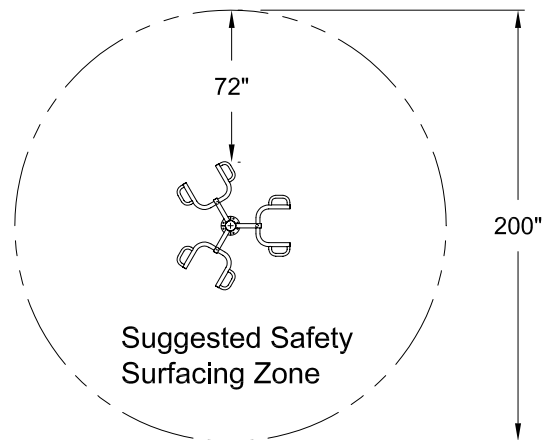

Pull-Up Pole Station

SKU: N0Jft230

Surface Mounting of this item on a concrete pad is not recommended. A reinforced concrete pier as shown below would be required for safety and structural stability.

Notes:
 Dimensions shown are in Inches.
 Specifications are subject to change.