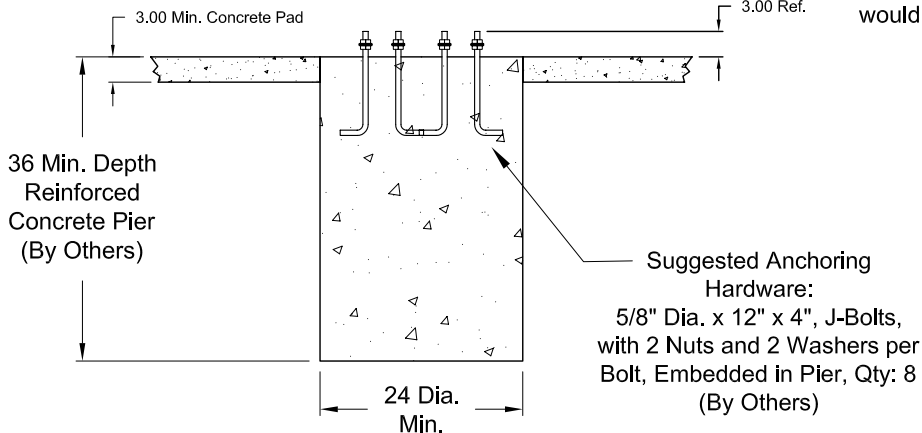

Pull-Up Pole Station

SKU: N0Jft230

Surface Mounting of this item on a concrete pad is not recommended. A reinforced concrete pier as shown below would be required for safety and structural stability.

Notes:
 Dimensions shown are in Inches.
 Specifications are subject to change.