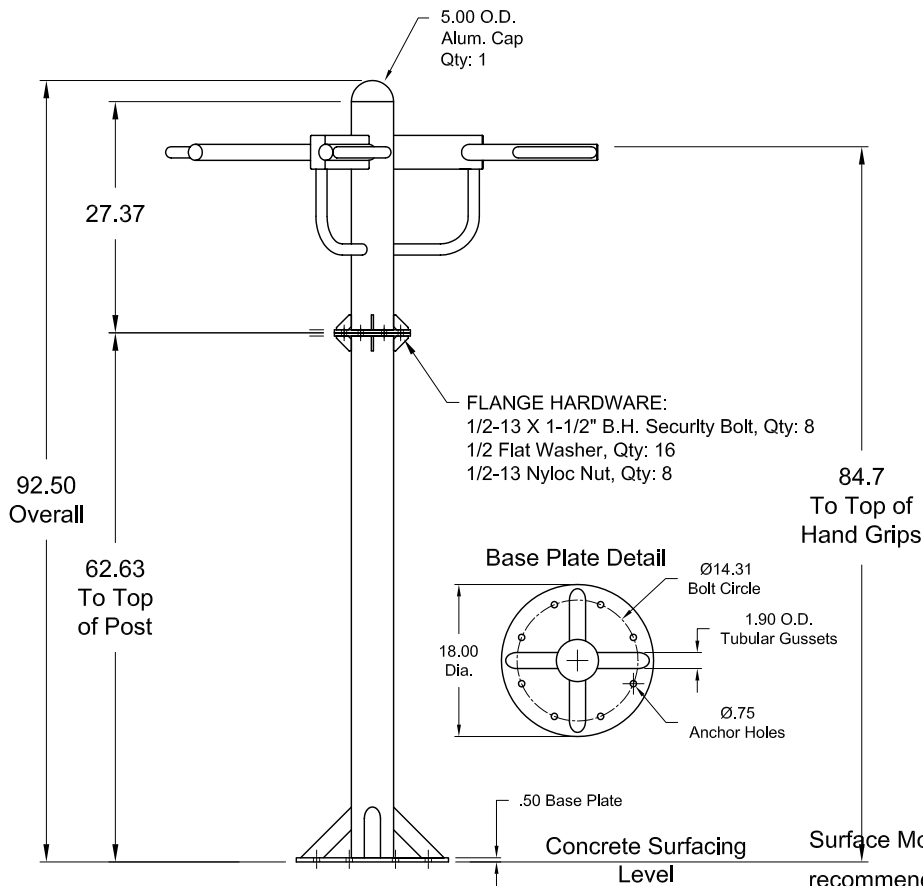

Pull-Up Pole Station

SKU: N0Jft230

Surface Mounting of this item on a concrete pad is not recommended. A reinforced concrete pier as shown below would be required for safety and structural stability.

Notes:
 Dimensions shown are in Inches.
 Specifications are subject to change.