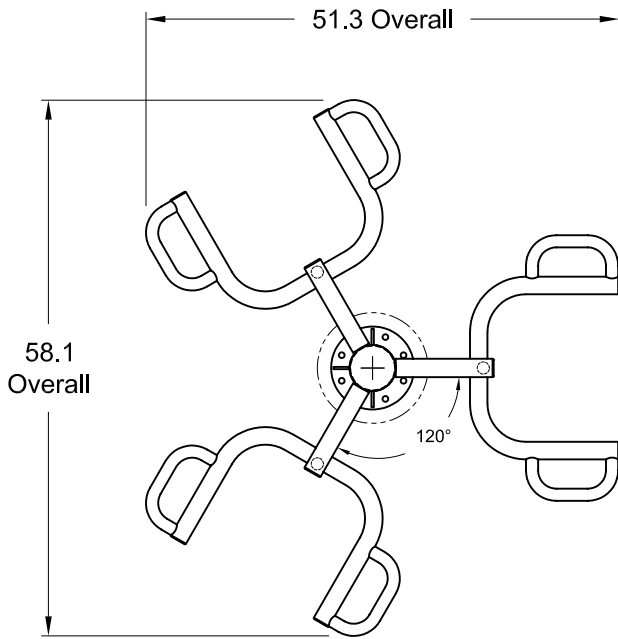

Pull-Up Pole Station

SKU: N0Jft230

Surface Mounting of this item on a concrete pad is not recommended. A reinforced concrete pier as shown below would be required for safety and structural stability.

Notes:
 Dimensions shown are in Inches.
 Specifications are subject to change.