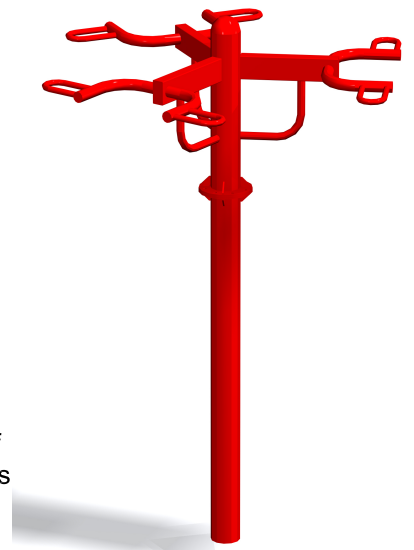

Pull-Up Pole Station

SKU: N0Jft230

Surface Mounting of this item on a concrete pad is not recommended. A reinforced concrete pier as shown below would be required for safety and structural stability.

Notes:
 Dimensions shown are in Inches.
 Specifications are subject to change.