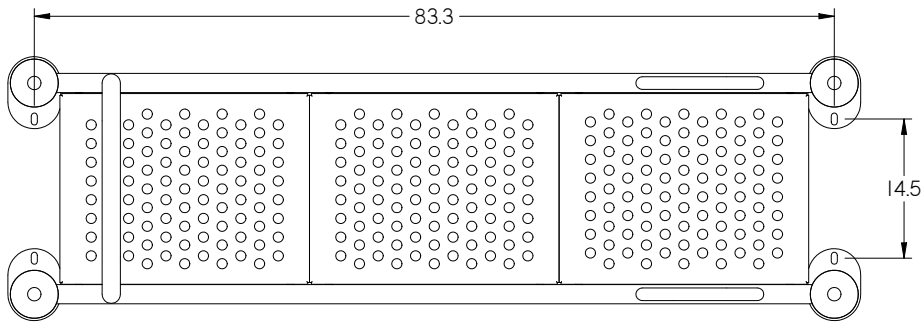

Sit-Up & Push-Up Bench

SKU: N0Jft105

Concrete footing depth & diameter to suit local frost conditions

3/8-16 x 3/4
Button Head Cap screws
(12 places)

DETAIL A

3/8-16 x 1.00 Button Head Cap screws
3/8 Plate Washer
3/8-16 Nylock nut
(4 places)

DETAIL B