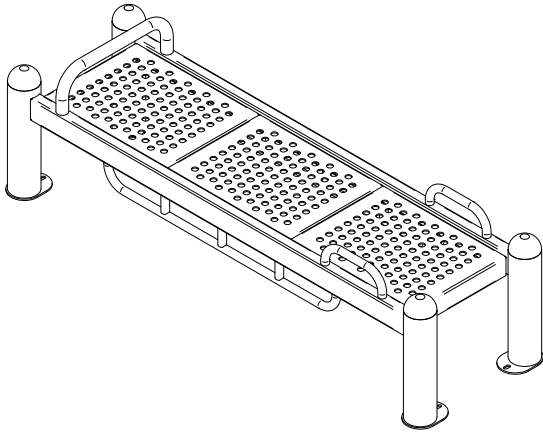

Sit-Up & Push-Up Bench

SKU: N0Jft105

Concrete footing depth & diameter to suit local frost conditions

3/8-16 x 3/4
Button Head Cap screws
(12 places)

DETAIL A

3/8-16 x 1.00 Button Head Cap screws
3/8 Plate Washer
3/8-16 Nylock nut
(4 places)

DETAIL B