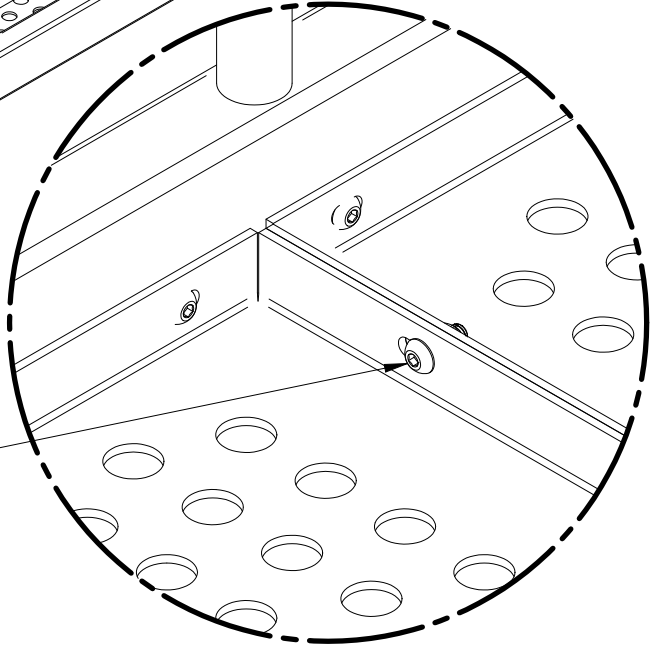

Sit-Up & Push-Up Bench

SKU: N0Jft105

Concrete footing depth & diameter to suit local frost conditions

3/8-16 x 3/4
Button Head Cap screws
(12 places)

DETAIL A

3/8-16 x 1.00 Button Head Cap screws
3/8 Plate Washer
3/8-16 Nylock nut
(4 places)