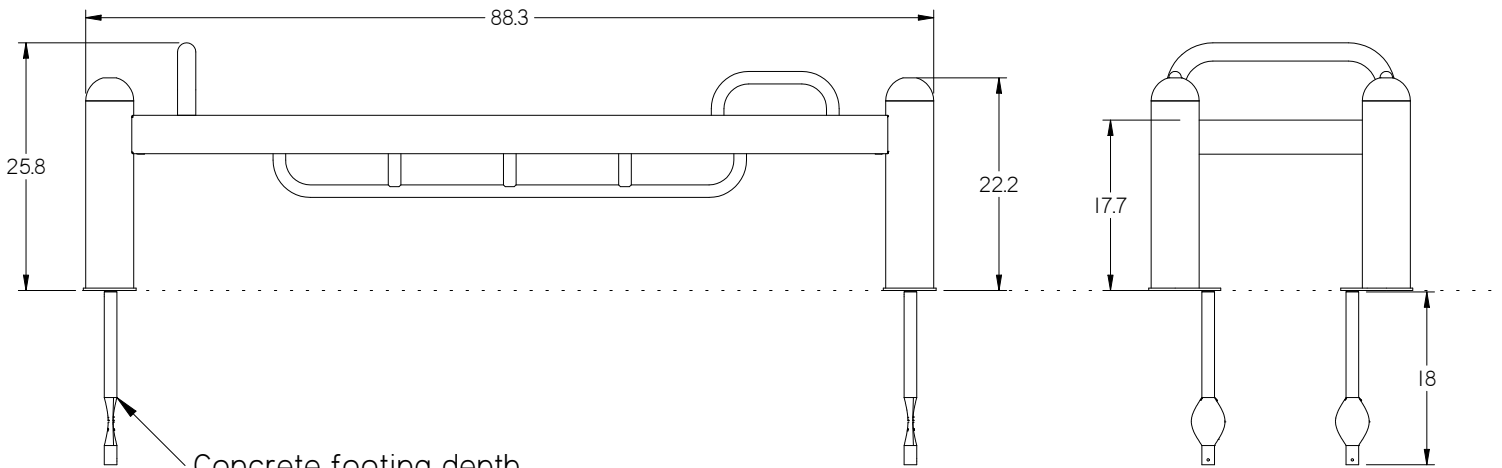

Sit-Up & Push-Up Bench

SKU: N0Jft105

Concrete footing depth & diameter to suit local frost conditions

3/8-16 x 3/4
Button Head Cap screws
(12 places)

DETAIL A

3/8-16 x 1.00 Button Head Cap screws
3/8 Plate Washer
3/8-16 Nylock nut
(4 places)