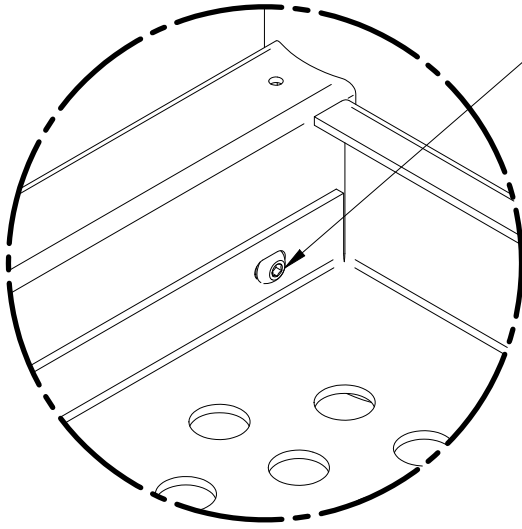

Sit-Up & Push-Up Bench

SKU: N0Jft105

Concrete footing depth & diameter to suit local frost conditions

3/8-16 x 3/4
Button Head Cap screws
(12 places)

DETAIL A

3/8-16 x 1.00 Button Head Cap screws
3/8 Plate Washer
3/8-16 Nylock nut
(4 places)