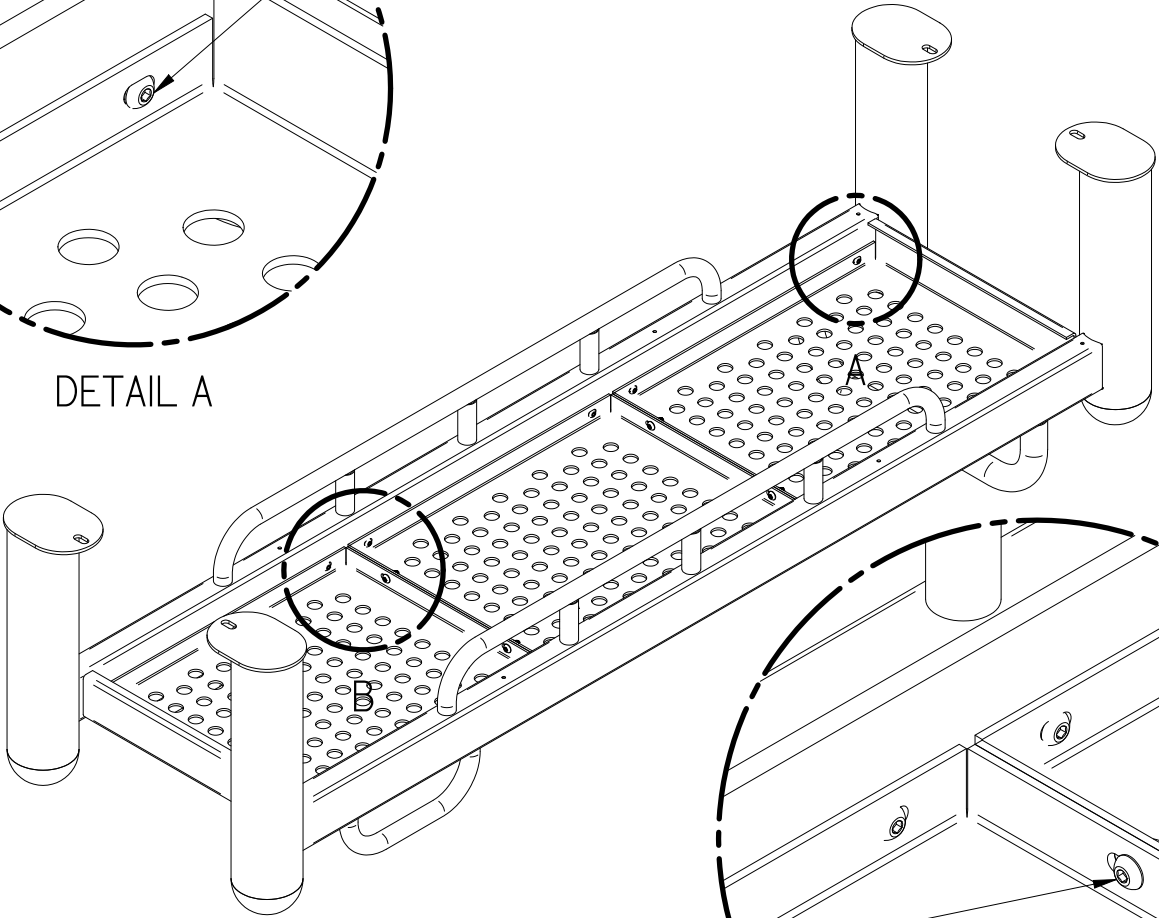

Sit-Up & Push-Up Bench

SKU: N0Jft105

Concrete footing depth & diameter to suit local frost conditions

3/8-16 x 3/4
Button Head Cap screws
(12 places)

DETAIL A

3/8-16 x 1.00 Button Head Cap screws
3/8 Plate Washer
3/8-16 Nylock nut
(4 places)

DETAIL B