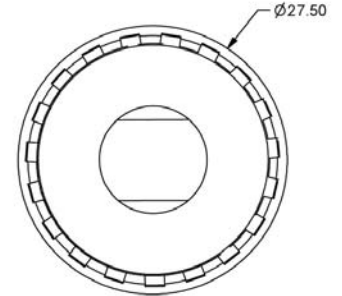

Oakley Standard Trash Receptacle

Sku: 450tr120

Dome Top (DT) Lid Option

Rain Cap (RC) Lid Option

Ash & Trash (AT) Lid Option

Flat Top (FT) Lid Option

Top View

Front View

Dimensions represent can only
lid accounted for separately

Product Features

- Made from 1/8" X 2" galvanized steel slats
- Has 1" top tube
- Includes 1/8" x 2" steel horizontal bands
- TGIC Polyester Powder Coat outdoor finish
- Material is chemically prepared and zinc rich primed prior to paint
- Available in three standard colors: Black (PMS # 6C), Brown (PMS # 426C) or Green (PMS # 346C)
- Custom colors available upon request
- Unit comes Standard with 3 Stainless Steel Leveling Feet, Anchor Kit, and Lid Attachment Kit
- Black high density polyethylene rigid plastic liner
- 4 Lids options available

Dome Top (DT), Rain Cap (RC), Ash / Trash Top(AT) and Flat Top (FT)

Capacity	Dimensions	Weight	Finishes
36 gallons	27 1/2" dia x 35 1/4" high	95 lbs	Black (BK), Green (GN), Brown (BN)