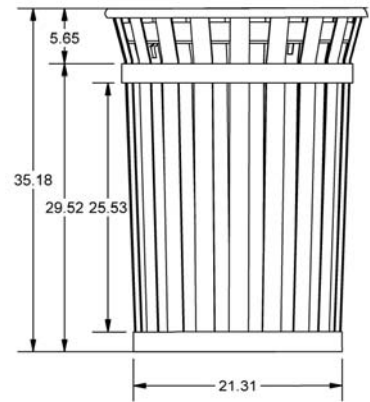

Oakley Standard Trash Receptacle

Sku: 450tr120

Dome Top (DT) Lid Option

Rain Cap (RC) Lid Option

Ash & Trash (AT) Lid Option

Flat Top (FT) Lid Option

Top View

Front View

Dimensions represent can only
lid accounted for separately

Product Features

- Made from 1/8" X 2" galvanized steel slats
- Has 1" top tube
- Includes 1/8" x 2" steel horizontal bands
- TGIC Polyester Powder Coat outdoor finish
- Material is chemically prepared and zinc rich primed prior to paint
- Available in three standard colors: Black (PMS # 6C), Brown (PMS # 426C) or Green (PMS # 346C)
- Custom colors available upon request
- Unit comes Standard with 3 Stainless Steel Leveling Feet, Anchor Kit, and Lid Attachment Kit
- Black high density polyethylene rigid plastic liner
- 4 Lids options available

Dome Top (DT), Rain Cap (RC), Ash / Trash Top(AT) and Flat Top (FT)

Capacity	Dimensions	Weight	Finishes
36 gallons	27 1/2" dia x 35 1/4" high	95 lbs	Black (BK), Green (GN), Brown (BN)