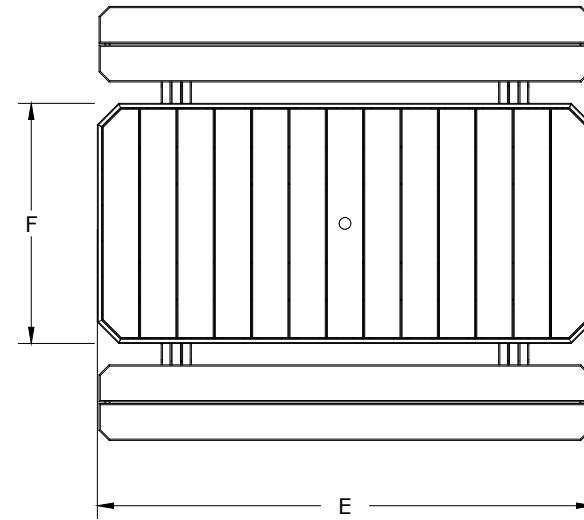

A	Overall Width	73-3/4"
B	Overall Depth	63-3/4"
C	Overall Height	30"
D	Seat Height	18-1/4"
E	Table Top Width	73-3/4"
F	Table Top Depth	35 3/4"
G	Floor To Bottom of Skirting	27-1/4"
	Umbrella Hole 1-3/4"	
	Weight 258Lbs.	

Poly 6 Rectangular Picnic Table Dimensions

10/31/ 2017

R.M.