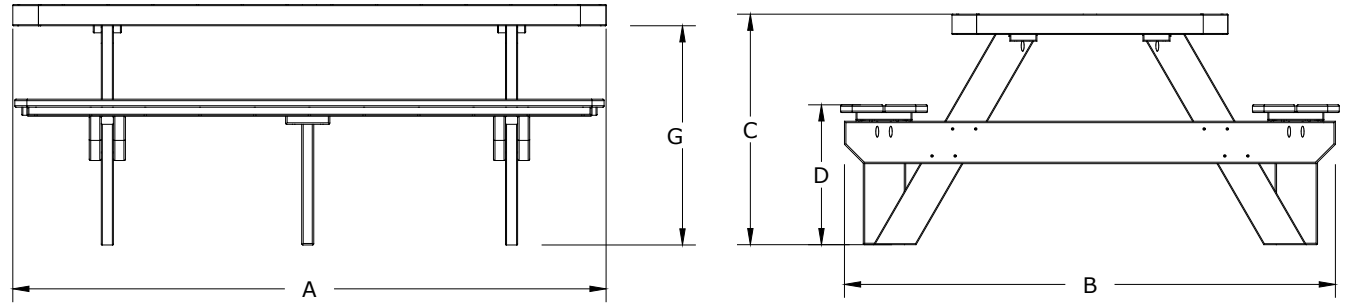

A	Overall Width	73-3/4"
B	Overall Depth	63-3/4"
C	Overall Height	30"
D	Seat Height	18-1/4"
E	Table Top Width	73-3/4"
F	Table Top Depth	35 3/4"
G	Floor To Bottom of Skirting	27-1/4"
	Umbrella Hole 1-3/4"	
	Weight 258Lbs.	

Poly 6 Rectangular Picnic Table Dimensions

10/31/ 2017

R.M.