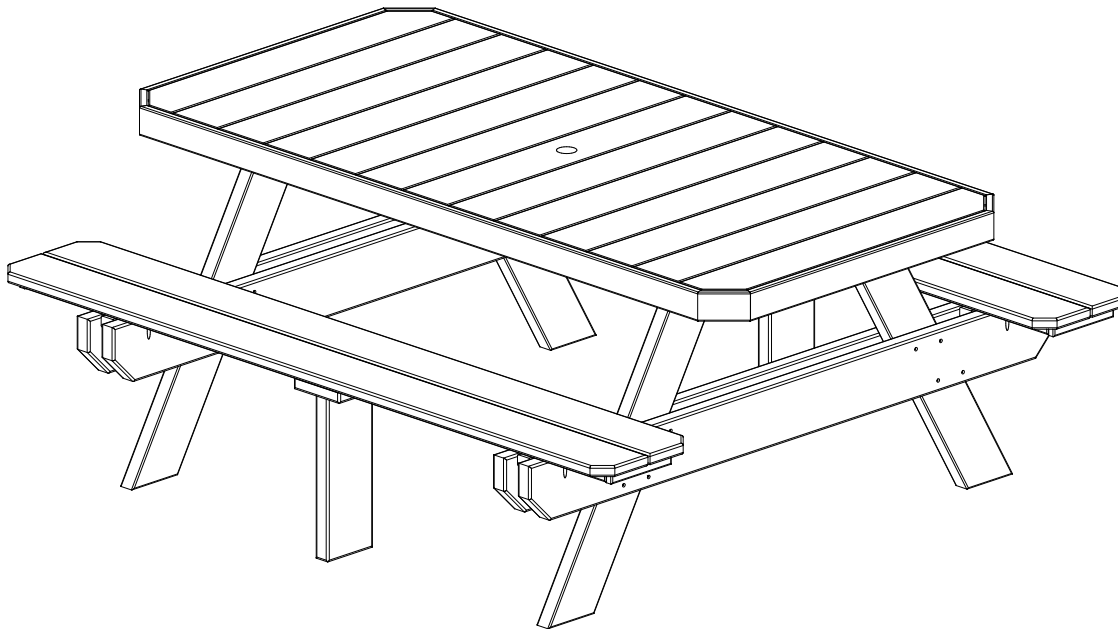

A	Overall Width	73-3/4"
B	Overall Depth	63-3/4"
C	Overall Height	30"
D	Seat Height	18-1/4"
E	Table Top Width	73-3/4"
F	Table Top Depth	35 3/4"
G	Floor To Bottom of Skirting	27-1/4"
	Umbrella Hole 1-3/4"	
	Weight 258Lbs.	

Poly 6 Rectangular Picnic Table Dimensions

10/31/ 2017

R.M.