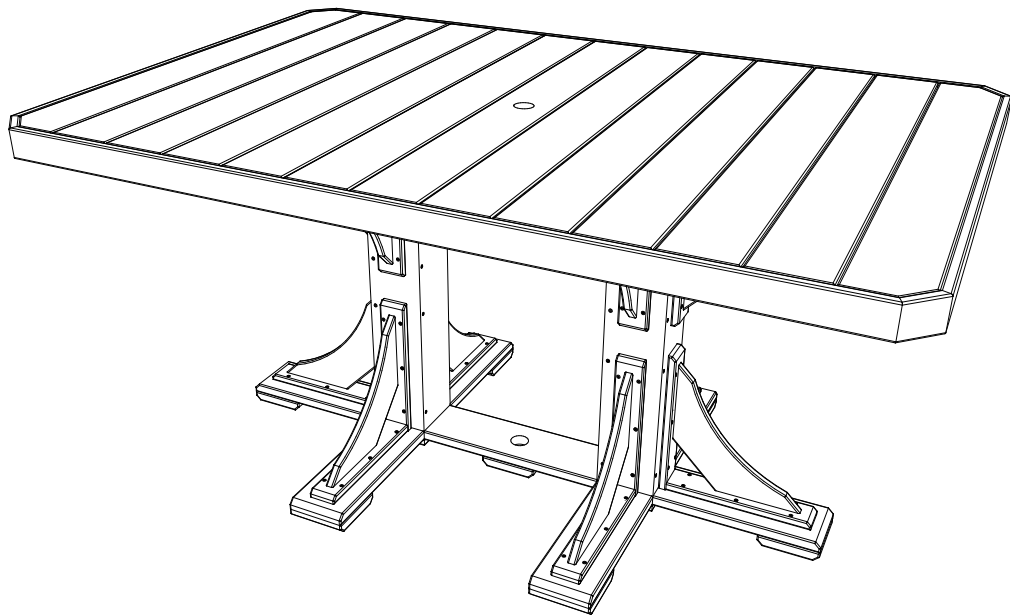

A	Overall Height	36 1/4"
B	Overall Depth	48"
C	Overall width	74
D	Floor to bottom of Skirting	33-3/4"
	Umbrella Hole 1-3/4"	
	Weight 242Lbs.	

Poly 4 x 6 Rectangular Table Counter Height Dimensions

10/31/ 2017