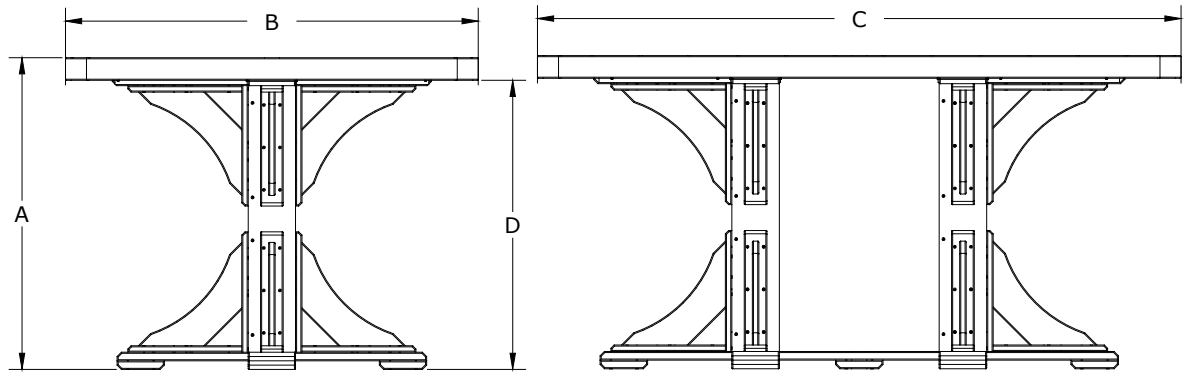

A	Overall Height	36 1/4"
B	Overall Depth	48"
C	Overall width	74
D	Floor to bottom of Skirting	33-3/4"
	Umbrella Hole 1-3/4"	
	Weight 242Lbs.	

Poly 4 x 6 Rectangular Table Counter Height Dimensions

10/31/ 2017