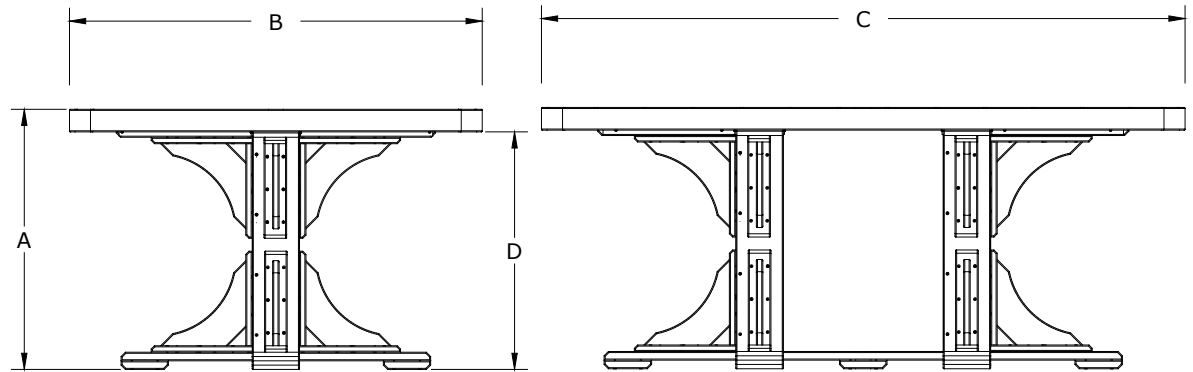

A	Overall Height	30 1/4"
B	Overall Depth	48"
C	Overall width	74
D	Floor to bottom of Skirting	27-3/4"
	Umbrella Hole 1-3/4"	
	Weight 231Lbs.	

Poly 4 x 6 Rectangular Table Dining Height Dimensions

10/31/ 2017