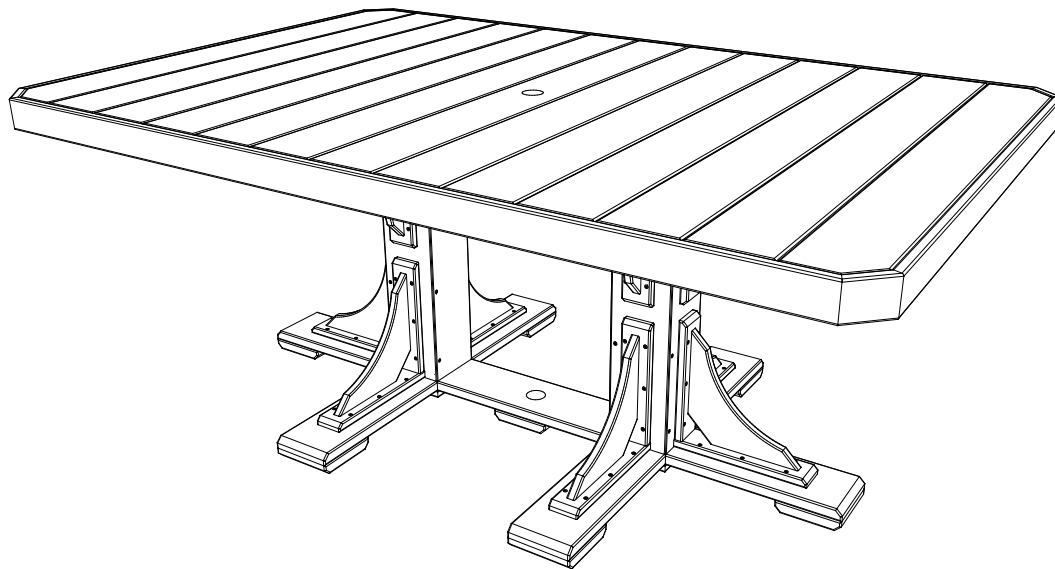

A	Overall Height	30 1/4"
B	Overall Depth	48"
C	Overall width	74
D	Floor to bottom of Skirting	27-3/4"
	Umbrella Hole 1-3/4"	
	Weight 231Lbs.	

Poly 4 x 6 Rectangular Table Dining Height Dimensions

10/31/ 2017