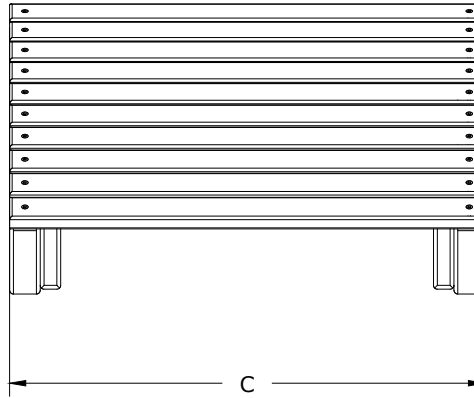

A	Overall Height	14"
B	Overall Depth	17-1/2"
C	Overall width	23-1/4"
Weight 16Lbs.		

Poly Deluxe Adirondack Footrest Dimensions

10/27/ 2017

R.M.