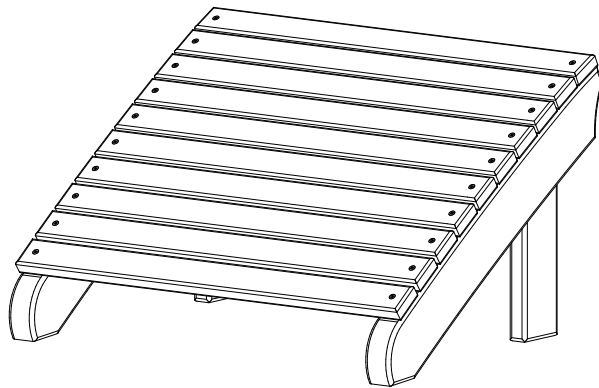

A	Overall Height	14"
B	Overall Depth	17-1/2"
C	Overall width	23-1/4"
Weight 16Lbs.		

Poly Deluxe Adirondack Footrest Dimensions

10/27/ 2017

R.M.