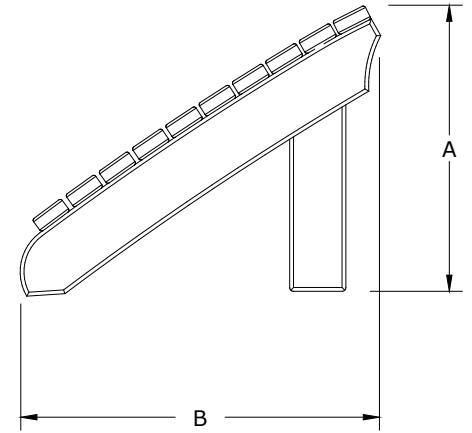

A	Overall Height	14"
B	Overall Depth	17-1/2"
C	Overall width	23-1/4"
Weight 16Lbs.		

Poly Deluxe Adirondack Footrest Dimensions

10/27/ 2017

R.M.