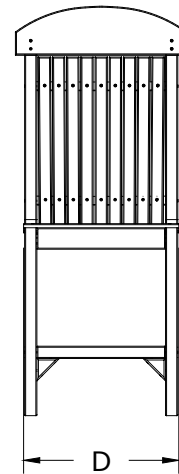

A	Overall Height	50 1/8"
B	Overall width	21"
C	Overall Depth	21 3/16"
Weight 32Lbs.		

D	Seat width	19"
E	Back height	26 5/8"
F	Seat height in back	23 1/2"
G	Seat depth	17 1/8"
H	Seat height in front	23 1/2"

Poly Regular Chair Counter Height Dimensions

10/31/ 2017

R.M.