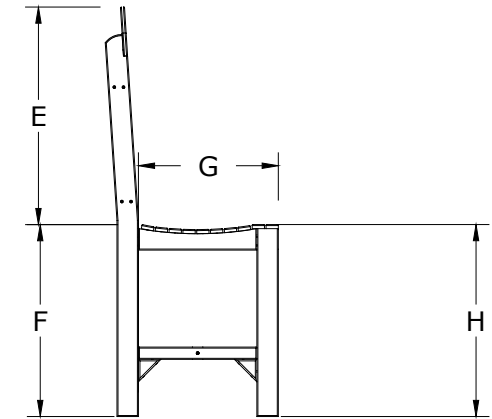

A	Overall Height	50 1/8"
B	Overall width	21"
C	Overall Depth	21 3/16"
Weight 32Lbs.		

D	Seat width	19"
E	Back height	26 5/8"
F	Seat height in back	23 1/2"
G	Seat depth	17 1/8"
H	Seat height in front	23 1/2"

Poly Regular Chair Counter Height Dimensions

10/31/ 2017

R.M.