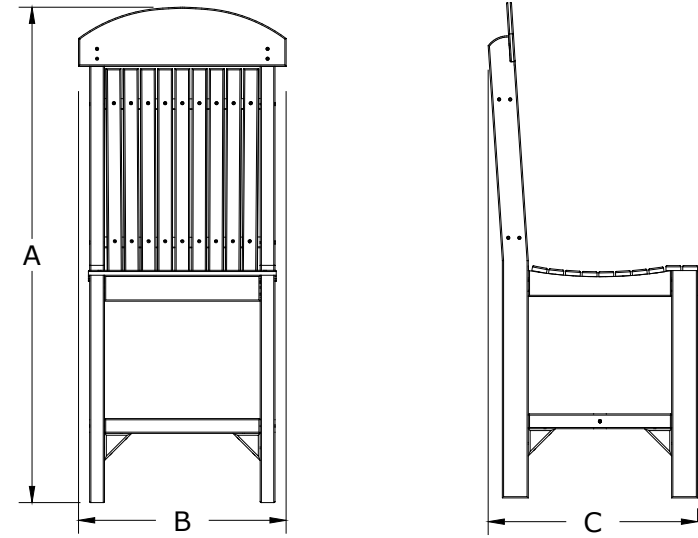

A	Overall Height	50 1/8"
B	Overall width	21"
C	Overall Depth	21 3/16"
Weight 32Lbs.		

D	Seat width	19"
E	Back height	26 5/8"
F	Seat height in back	23 1/2"
G	Seat depth	17 1/8"
H	Seat height in front	23 1/2"

Poly Regular Chair Counter Height Dimensions

10/31/ 2017

R.M.