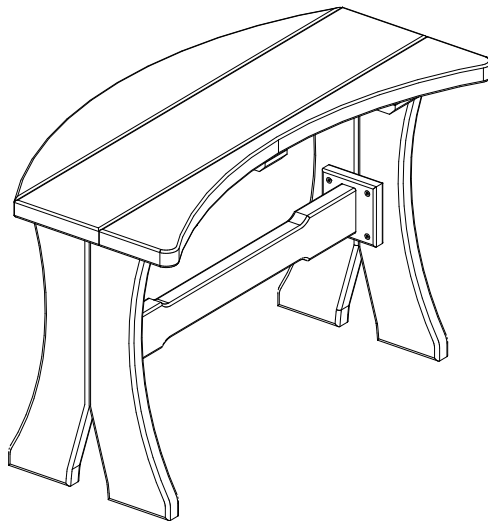

A	Overall Height	17"
B	Overall Depth	15-1/2"
C	Overall width	28
Weight 16 Lbs.		

28 Poly Table Bench Dimensions

10/27/ 2017

R.M.