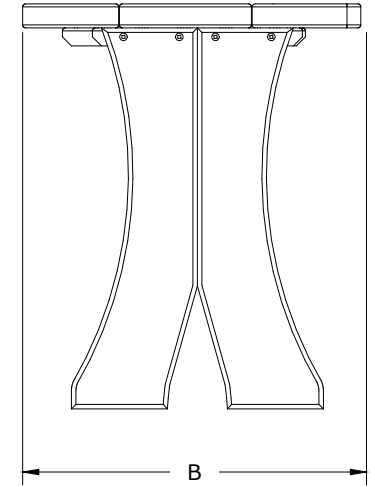

A	Overall Height	17"
B	Overall Depth	15-1/2"
C	Overall width	28
Weight 16 Lbs.		

28 Poly Table Bench Dimensions

10/27/ 2017

R.M.