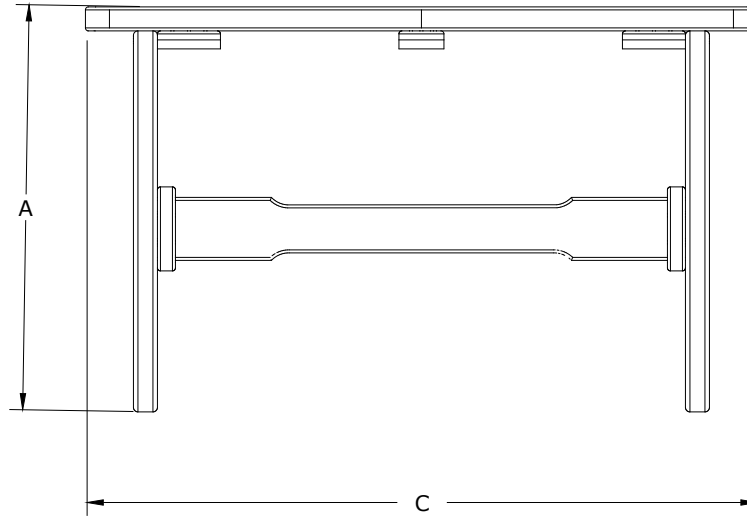

A	Overall Height	17"
B	Overall Depth	15-1/2"
C	Overall width	28
Weight 16 Lbs.		

28 Poly Table Bench Dimensions

10/27/ 2017

R.M.