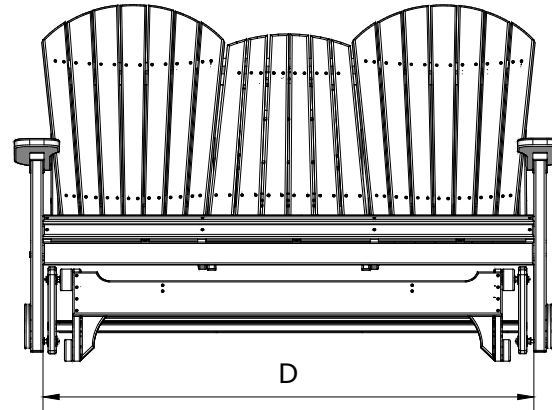

A	Overall Height	43"
B	Overall Depth	30"
C	Overall width	67"

D	Seat width	60"
E	Back height	28"
F	Seat depth	18"

5 Adirondack Poly Glider Dimensions

10/27/ 2017

R.M.