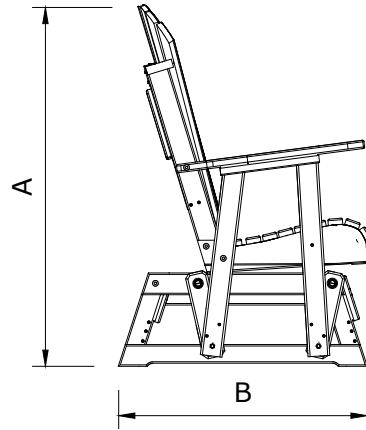

A	Overall Height	43"
B	Overall Depth	30"
C	Overall width	67"

D	Seat width	60"
E	Back height	28"
F	Seat depth	18"

5 Adirondack Poly Glider Dimensions

10/27/ 2017

R.M.