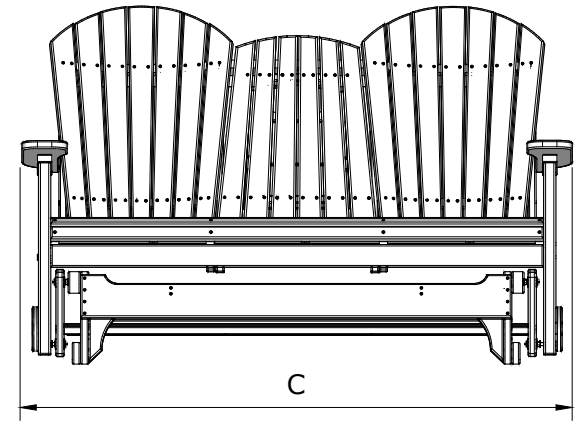

A	Overall Height	43"
B	Overall Depth	30"
C	Overall width	67"

D	Seat width	60"
E	Back height	28"
F	Seat depth	18"

5 Adirondack Poly Glider Dimensions

10/27/ 2017

R.M.