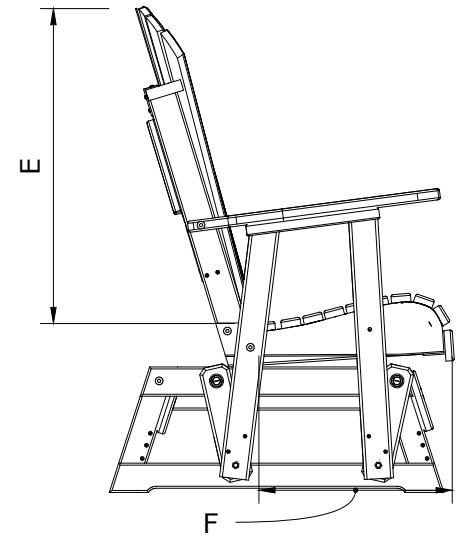

A	Overall Height	43"
B	Overall Depth	30"
C	Overall width	67"

D	Seat width	60"
E	Back height	28"
F	Seat depth	18"

5 Adirondack Poly Glider Dimensions

10/27/ 2017

R.M.