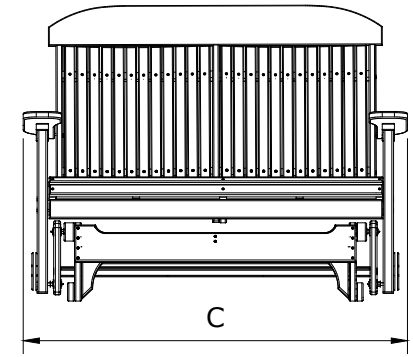

A	Overall Height	43"
B	Overall Depth	30"
C	Overall width	55 1/2"
Weight 99 Lbs.		

D	Seat width	48"
E	Back Height	27"
F	Seat Depth	18"
G	Seat Height	18"

4 Classic Poly Glider Dimensions

10/27/ 2017

R.M.