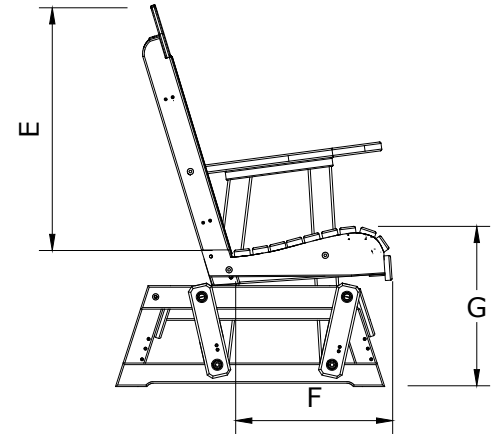

A	Overall Height	43"
B	Overall Depth	30"
C	Overall width	55 1/2"
Weight 99 Lbs.		

D	Seat width	48"
E	Back Height	27"
F	Seat Depth	18"
G	Seat Height	18"

4 Classic Poly Glider Dimensions

10/27/ 2017

R.M.