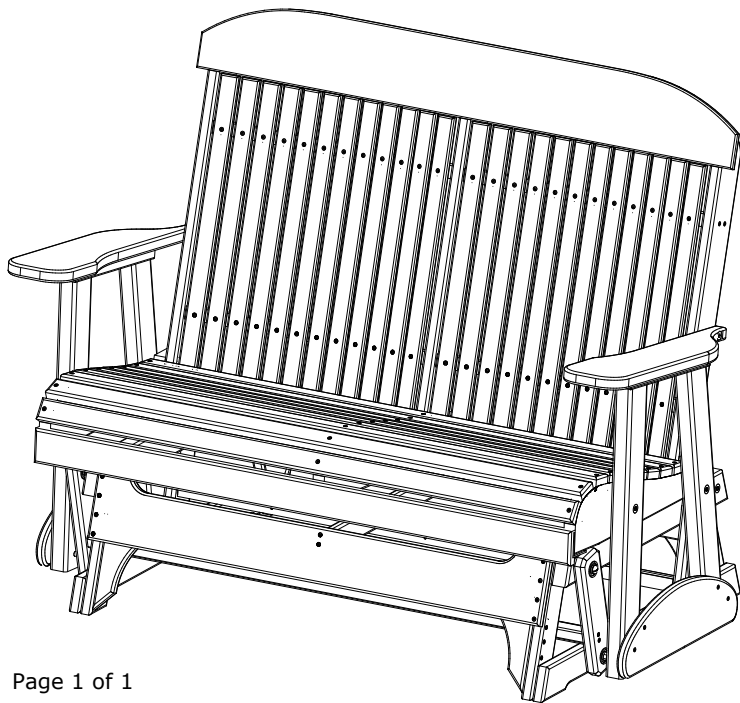

A	Overall Height	43"
B	Overall Depth	30"
C	Overall width	55 1/2"
Weight 99 Lbs.		

D	Seat width	48"
E	Back Height	27"
F	Seat Depth	18"
G	Seat Height	18"

4 Classic Poly Glider Dimensions

10/27/ 2017

R.M.