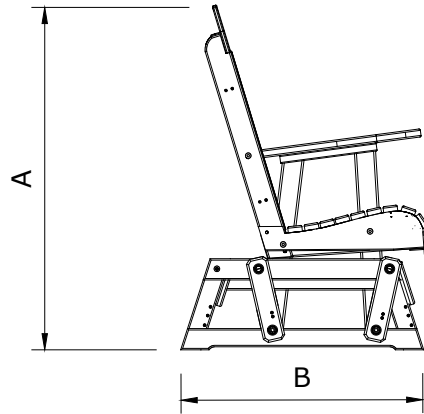

A	Overall Height	43"
B	Overall Depth	30"
C	Overall width	55 1/2"
Weight 99 Lbs.		

D	Seat width	48"
E	Back Height	27"
F	Seat Depth	18"
G	Seat Height	18"

4 Classic Poly Glider Dimensions

10/27/ 2017

R.M.