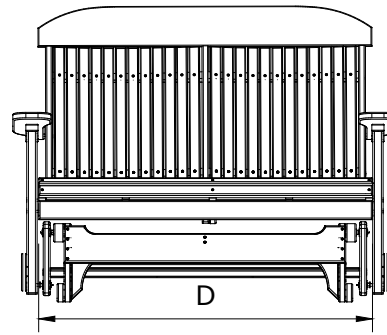

A	Overall Height	43"
B	Overall Depth	30"
C	Overall width	55 1/2"
Weight 99 Lbs.		

D	Seat width	48"
E	Back Height	27"
F	Seat Depth	18"
G	Seat Height	18"

4 Classic Poly Glider Dimensions

10/27/ 2017

R.M.