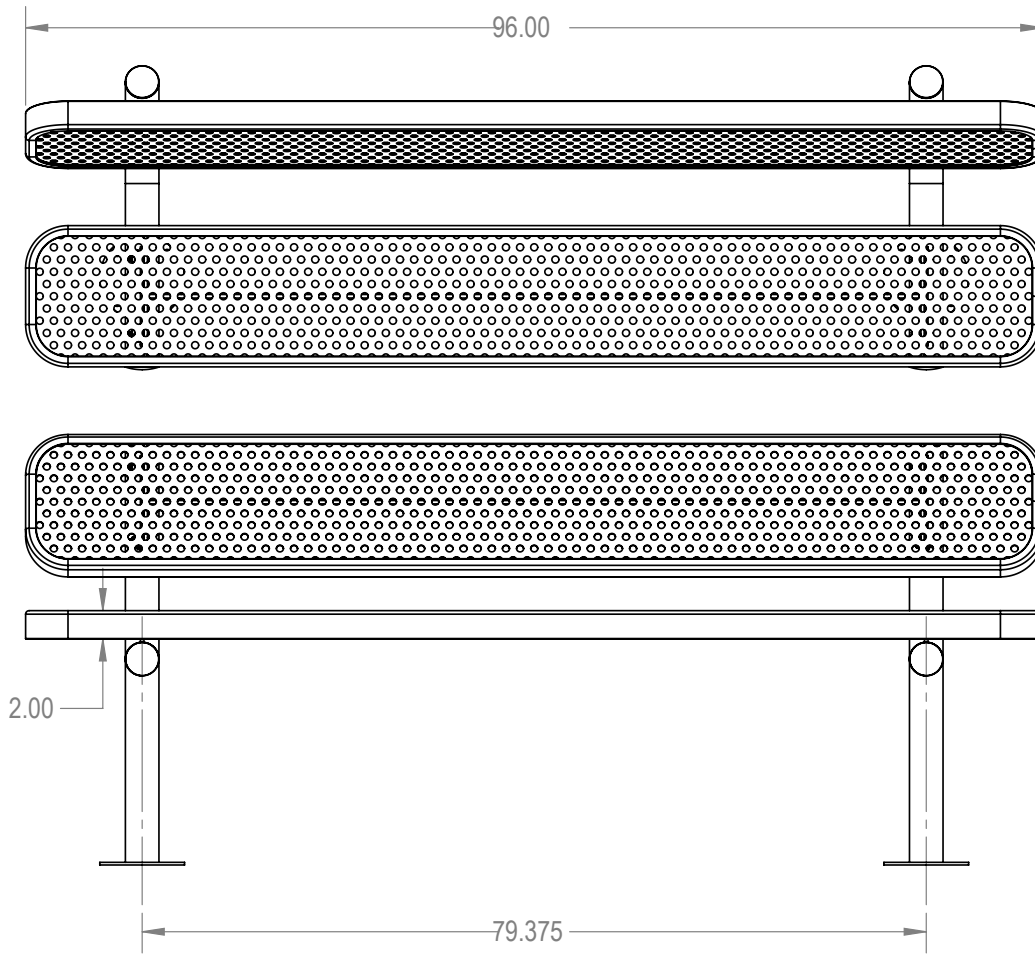

SKU: 766be100

Variations:

- 766be100-24
- 766be100-54
- 766be100-84
- 766be100-114
- 766be100-144
- 766be100-174
- 766be100-204
- 766be100-234
- 766be100-264
- 766be100-294
- 766be100-324
- 766be100-354
- 766be100-384
- 766be100-414
- 766be100-444
- 766be100-474
- 766be100-504
- 766be100-534
- 766be100-564
- 766be100-594
- 766be100-624
- 766be100-654

	NAME	DATE
DRAWN	GM	1/25/2016
SALES APPR.		
CLIENT APPR.		
MFG APPR.		
Q.A.		

Design By -

CADWorksPro
Chicago, IL

www.cadworkspro.com

ParkTastic

TITLE:
8Ft Rectangular Bench with Back
Surface Mnt - Perforated Metal

SIZE	DWG. NO.	REV
A	766be100	

WEIGHT:

SHEET 3 OF 3