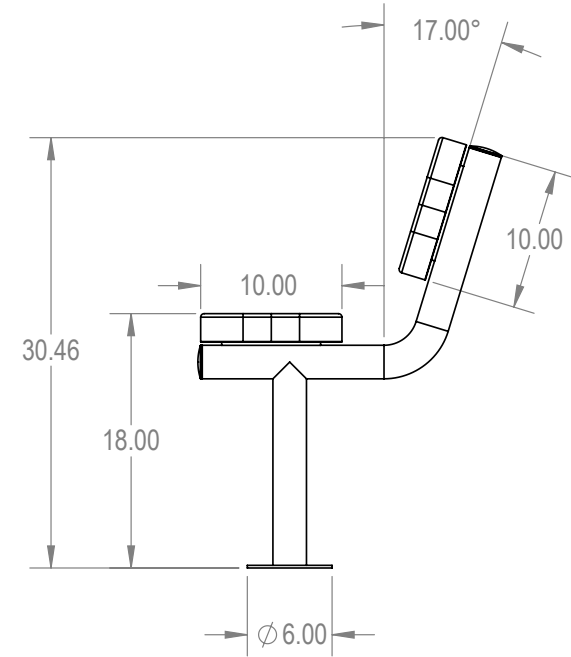

SKU: 766be100

Variations:

- 766be100-24
- 766be100-54
- 766be100-84
- 766be100-114
- 766be100-144
- 766be100-174
- 766be100-204
- 766be100-234
- 766be100-264
- 766be100-294
- 766be100-324
- 766be100-354
- 766be100-384
- 766be100-414
- 766be100-444
- 766be100-474
- 766be100-504
- 766be100-534
- 766be100-564
- 766be100-594
- 766be100-624
- 766be100-654

	NAME	DATE
DRAWN	GM	1/25/2016
SALES APPR.		
CLIENT APPR.		
MFG APPR.		
Q.A.		

Design By -

CADWorksPro
Chicago, IL

www.cadworkspro.com

ParkTastic

TITLE:
8Ft Rectangular Bench with Back
Surface Mnt - Perforated Metal

SIZE	DWG. NO.	REV
A	766be100	

WEIGHT:

SHEET 3 OF 3