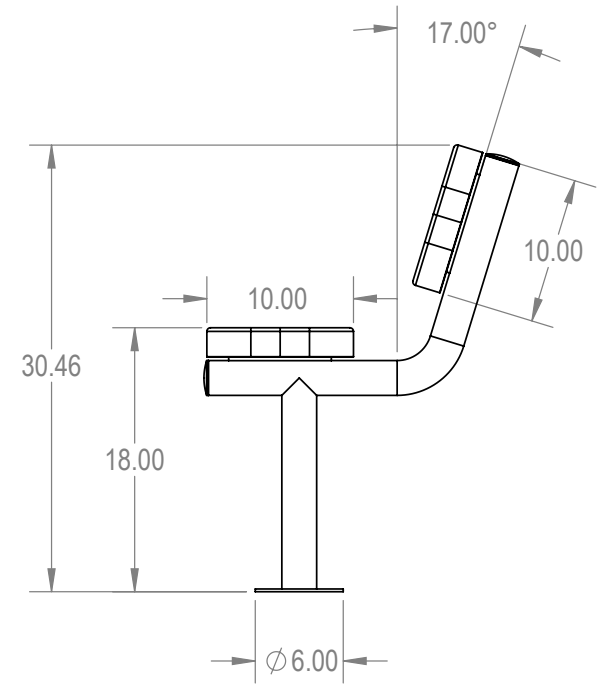

SKU: 766be100
 Variations:
 766be100-9
 766be100-39
 766be100-69
 766be100-99
 766be100-129
 766be100-159
 766be100-189
 766be100-219
 766be100-249
 766be100-279
 766be100-309
 766be100-339
 766be100-369
 766be100-399
 766be100-429
 766be100-459
 766be100-489
 766be100-519
 766be100-549
 766be100-579
 766be100-609
 766be100-639

ParkTastic

Manufactured For:

PROPRIETARY AND CONFIDENTIAL

THE INFORMATION CONTAINED IN THIS DRAWING IS THE SOLE PROPERTY OF Park Warehouse, LLC. 5301 North Federal Highway, Suite 140, Boca Raton, FL. ANY REPRODUCTION IN PART OR AS A WHOLE WITHOUT THE WRITTEN PERMISSION OF Park Warehouse, LLC. 5301 North Federal Highway, Suite 140, Boca Raton, FL. IS PROHIBITED.

	NAME	DATE
DRAWN	GM	1/25/2016
SALES APPR.		
CLIENT APPR.		
MFG APPR.		
Q.A.		

Design By -
CADWorksPro
 Chicago, IL
www.cadworkspro.com

ParkTastic		
TITLE: 8Ft Rectangular Bench with Back Surface Mnt - Expanded Metal		
SIZE A	DWG. NO. 766be100	REV
WEIGHT:		SHEET 2 OF 3