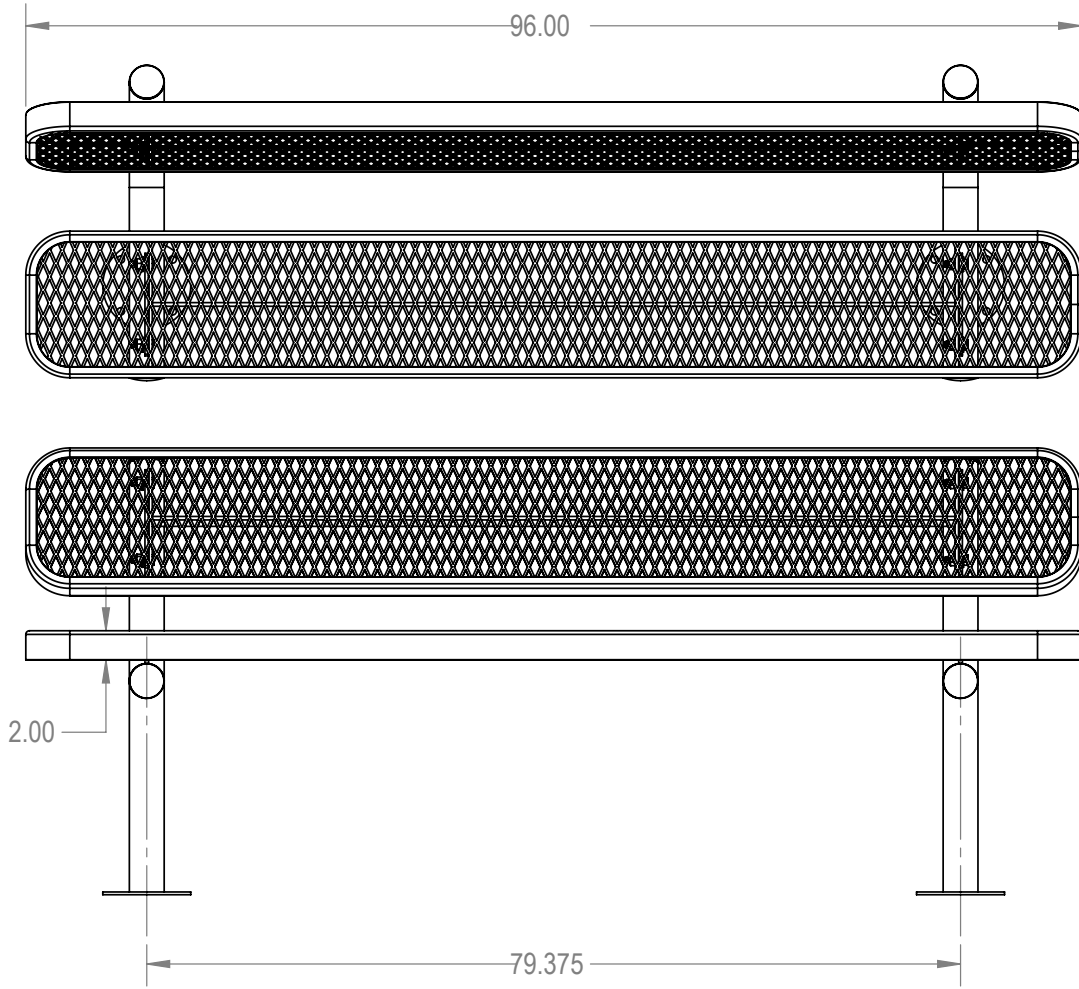

SKU: 766be100
 Variations:
 766be100-9
 766be100-39
 766be100-69
 766be100-99
 766be100-129
 766be100-159
 766be100-189
 766be100-219
 766be100-249
 766be100-279
 766be100-309
 766be100-339
 766be100-369
 766be100-399
 766be100-429
 766be100-459
 766be100-489
 766be100-519
 766be100-549
 766be100-579
 766be100-609
 766be100-639

	NAME	DATE
DRAWN	GM	1/25/2016
SALES APPR.		
CLIENT APPR.		
MFG APPR.		
Q.A.		

Design By -
CADWorksPro
 Chicago, IL
www.cadworkspro.com

ParkTastic		
TITLE: 8Ft Rectangular Bench with Back Surface Mnt - Expanded Metal		
SIZE A	DWG. NO. 766be100	REV
WEIGHT:		SHEET 2 OF 3