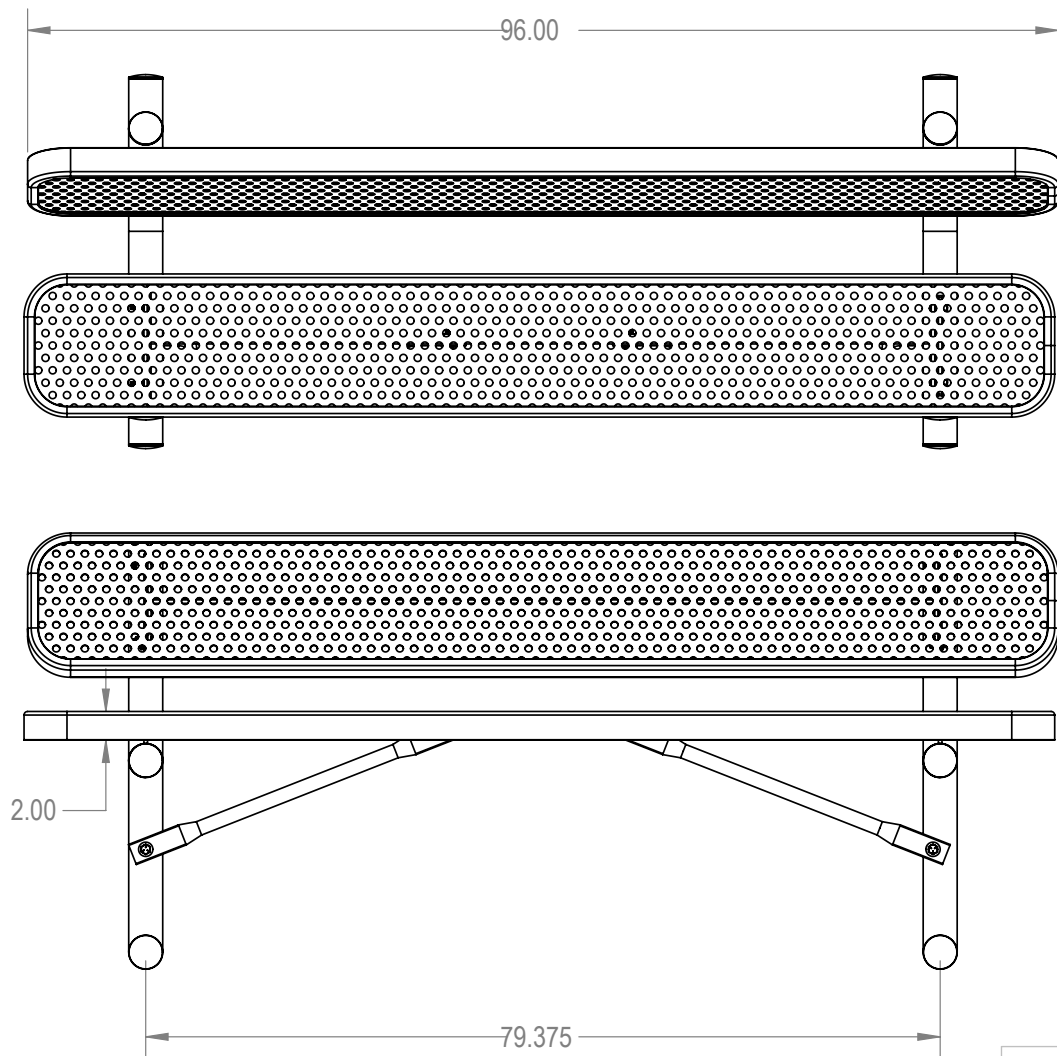

SKU: 766be100

Variations:

- 766be100-22
- 766be100-52
- 766be100-82
- 766be100-112
- 766be100-142
- 766be100-172
- 766be100-202
- 766be100-232
- 766be100-262
- 766be100-292
- 766be100-322
- 766be100-352
- 766be100-382
- 766be100-412
- 766be100-442
- 766be100-472
- 766be100-502
- 766be100-532
- 766be100-562
- 766be100-592
- 766be100-622
- 766be100-652

DRAWN	1/25/2016
SALES APPR.	
CLIENT APPR.	
MFG APPR.	
Q.A.	

Design By -

**CADWorksPro**  
Chicago, IL

[www.cadworkspro.com](http://www.cadworkspro.com)

**ParkTastic**

TITLE:  
**8Ft Rectangular Bench with Back**  
**Portable - Perforated Metal**

SIZE	DWG. NO.	REV
<b>A</b>	<b>766be100</b>	

WEIGHT:

SHEET 3 OF 3