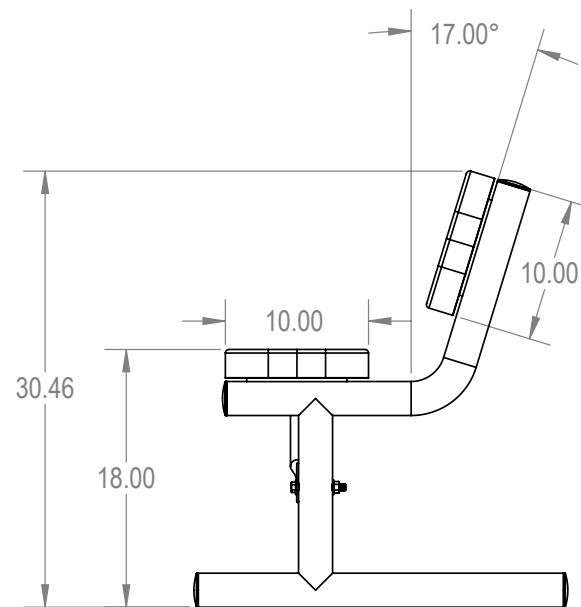

SKU: 766be100

Variations:

- 766be100-22
- 766be100-52
- 766be100-82
- 766be100-112
- 766be100-142
- 766be100-172
- 766be100-202
- 766be100-232
- 766be100-262
- 766be100-292
- 766be100-322
- 766be100-352
- 766be100-382
- 766be100-412
- 766be100-442
- 766be100-472
- 766be100-502
- 766be100-532
- 766be100-562
- 766be100-592
- 766be100-622
- 766be100-652

**ParkTastic**

Manufactured For:

**PROPRIETARY AND CONFIDENTIAL**

THE INFORMATION CONTAINED IN THIS DRAWING IS THE SOLE PROPERTY OF Park Warehouse, LLC. 5301 North Federal Highway, Suite 140, Boca Raton, FL. ANY REPRODUCTION IN PART OR AS A WHOLE WITHOUT THE WRITTEN PERMISSION OF Park Warehouse, LLC. 5301 North Federal Highway, Suite 140, Boca Raton, FL. IS PROHIBITED.

DRAWN	1/25/2016
SALES APPR.	
CLIENT APPR.	
MFG APPR.	
Q.A.	

Design By -

**CADWorksPro**  
Chicago, IL

[www.cadworkspro.com](http://www.cadworkspro.com)

**ParkTastic**

TITLE:  
**8Ft Rectangular Bench with Back**  
**Portable - Perforated Metal**

SIZE	DWG. NO.	REV
<b>A</b>	<b>766be100</b>	

WEIGHT:

SHEET 3 OF 3