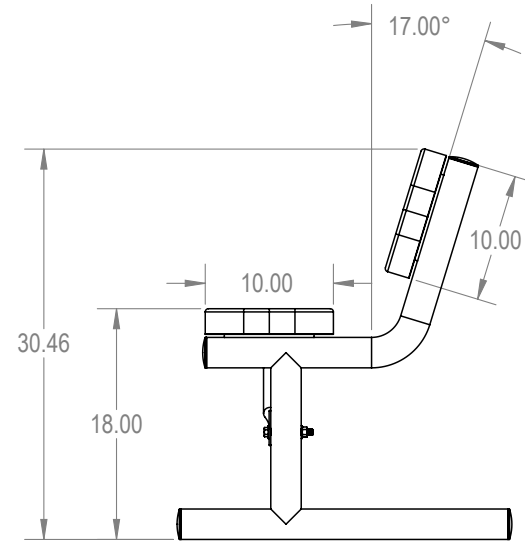

SKU: 766be100
 Variations:
 766be100-7
 766be100-37
 766be100-67
 766be100-97
 766be100-127
 766be100-157
 766be100-187
 766be100-217
 766be100-247
 766be100-277
 766be100-307
 766be100-337
 766be100-367
 766be100-397
 766be100-427
 766be100-457
 766be100-487
 766be100-517
 766be100-547
 766be100-577
 766be100-607
 766be100-637

ParkTastic

Manufactured For:

PROPRIETARY AND CONFIDENTIAL

THE INFORMATION CONTAINED IN THIS DRAWING IS THE SOLE PROPERTY OF Park Warehouse, LLC. 5301 North Federal Highway, Suite 140, Boca Raton, FL. ANY REPRODUCTION IN PART OR AS A WHOLE WITHOUT THE WRITTEN PERMISSION OF Park Warehouse, LLC. 5301 North Federal Highway, Suite 140, Boca Raton, FL. IS PROHIBITED.

DRAWN	GM	1/25/2016
SALES APPR.		
CLIENT APPR.		
MFG APPR.		
Q.A.		

Design By -
CADWorksPro
 Chicago, IL
www.cadworkspro.com

ParkTastic		
TITLE: 8Ft Rectangular Bench with Back Portable - Expanded Metal		
SIZE A	DWG. NO. 766be100	REV
WEIGHT:		SHEET 2 OF 3