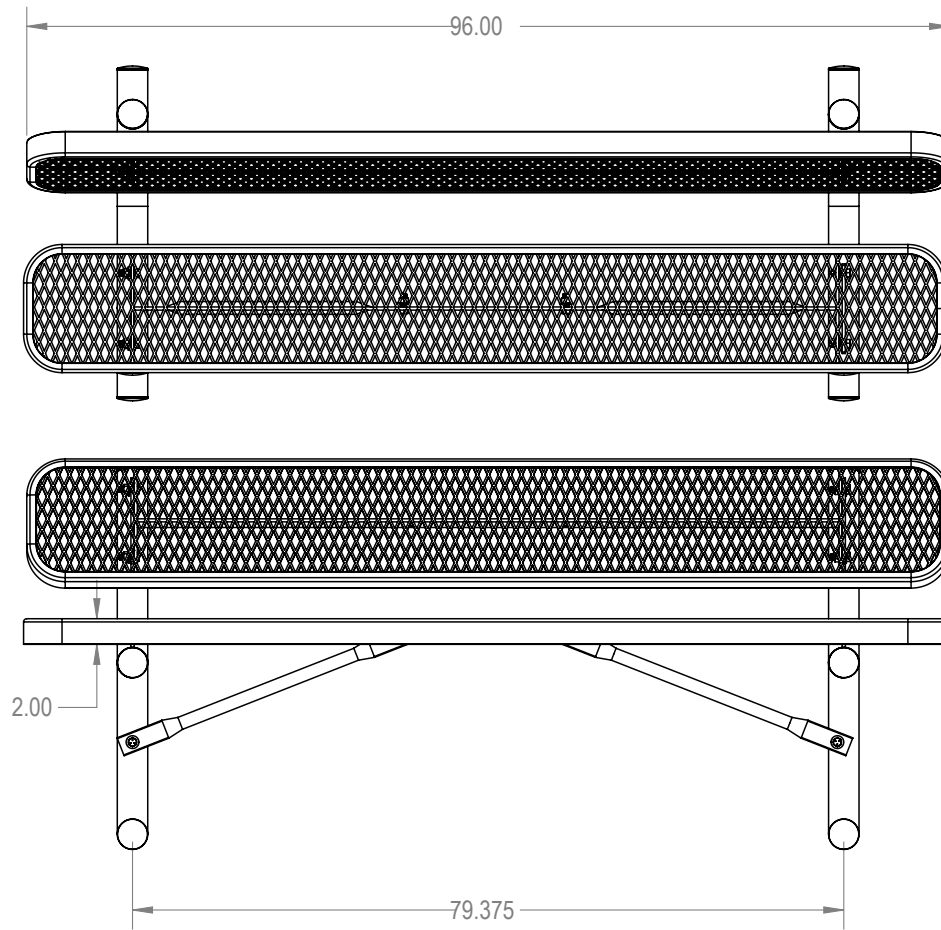

SKU: 766be100
 Variations:
 766be100-7
 766be100-37
 766be100-67
 766be100-97
 766be100-127
 766be100-157
 766be100-187
 766be100-217
 766be100-247
 766be100-277
 766be100-307
 766be100-337
 766be100-367
 766be100-397
 766be100-427
 766be100-457
 766be100-487
 766be100-517
 766be100-547
 766be100-577
 766be100-607
 766be100-637

DRAWN	GM	1/25/2016
SALES APPR.		
CLIENT APPR.		
MFG APPR.		
Q.A.		

Design By -
CADWorksPro
 Chicago, IL
www.cadworkspro.com

ParkTastic		
TITLE: 8Ft Rectangular Bench with Back Portable - Expanded Metal		
SIZE A	DWG. NO. 766be100	REV
WEIGHT:		SHEET 2 OF 3