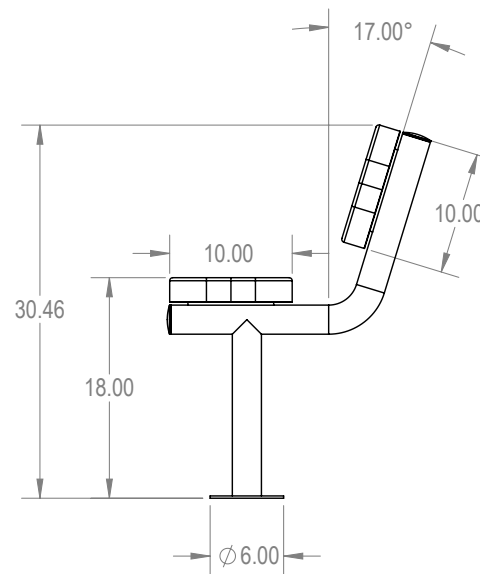

SKU: 766be100
 Variations:
 766be100-21
 766be100-51
 766be100-81
 766be100-111
 766be100-141
 766be100-171
 766be100-201
 766be100-231
 766be100-261
 766be100-291
 766be100-321
 766be100-351
 766be100-381
 766be100-411
 766be100-441
 766be100-471
 766be100-501
 766be100-531
 766be100-561
 766be100-591
 766be100-621
 766be100-651

Manufactured For: 

PROPRIETARY AND CONFIDENTIAL
 THE INFORMATION CONTAINED IN THIS DRAWING IS THE SOLE PROPERTY OF Park Warehouse, LLC. 5301 North Federal Highway, Suite 140, Boca Raton, FL. ANY REPRODUCTION IN PART OR AS A WHOLE WITHOUT THE WRITTEN PERMISSION OF Park Warehouse, LLC. 5301 North Federal Highway, Suite 140, Boca Raton, FL. IS PROHIBITED.

	NAME	DATE
DRAWN	GM	1/25/2016
SALES APPR.		
CLIENT APPR.		
MFG APPR.		
Q.A.		

Design By -
CADWorksPro
 Chicago, IL
www.cadworkspro.com

ParkTastic		
TITLE: 6Ft Rectangular Bench with Back Surface Mnt - Perforated Metal		
SIZE A	DWG. NO. 766be100	REV
WEIGHT:		SHEET 3 OF 3