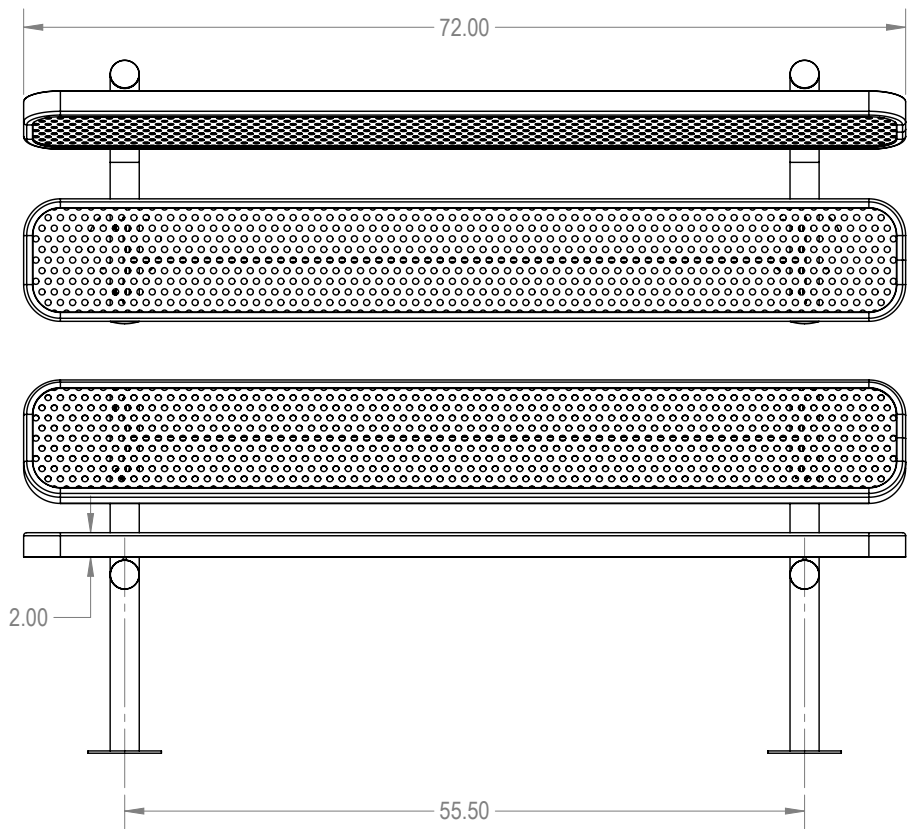

SKU: 766be100
 Variations:
 766be100-21
 766be100-51
 766be100-81
 766be100-111
 766be100-141
 766be100-171
 766be100-201
 766be100-231
 766be100-261
 766be100-291
 766be100-321
 766be100-351
 766be100-381
 766be100-411
 766be100-441
 766be100-471
 766be100-501
 766be100-531
 766be100-561
 766be100-591
 766be100-621
 766be100-651

	NAME	DATE
DRAWN	GM	1/25/2016
SALES APPR.		
CLIENT APPR.		
MFG APPR.		
Q.A.		

Design By -
CADWorksPro
 Chicago, IL
www.cadworkspro.com

ParkTastic		
TITLE: 6Ft Rectangular Bench with Back Surface Mnt - Perforated Metal		
SIZE A	DWG. NO. 766be100	REV
WEIGHT:		SHEET 3 OF 3