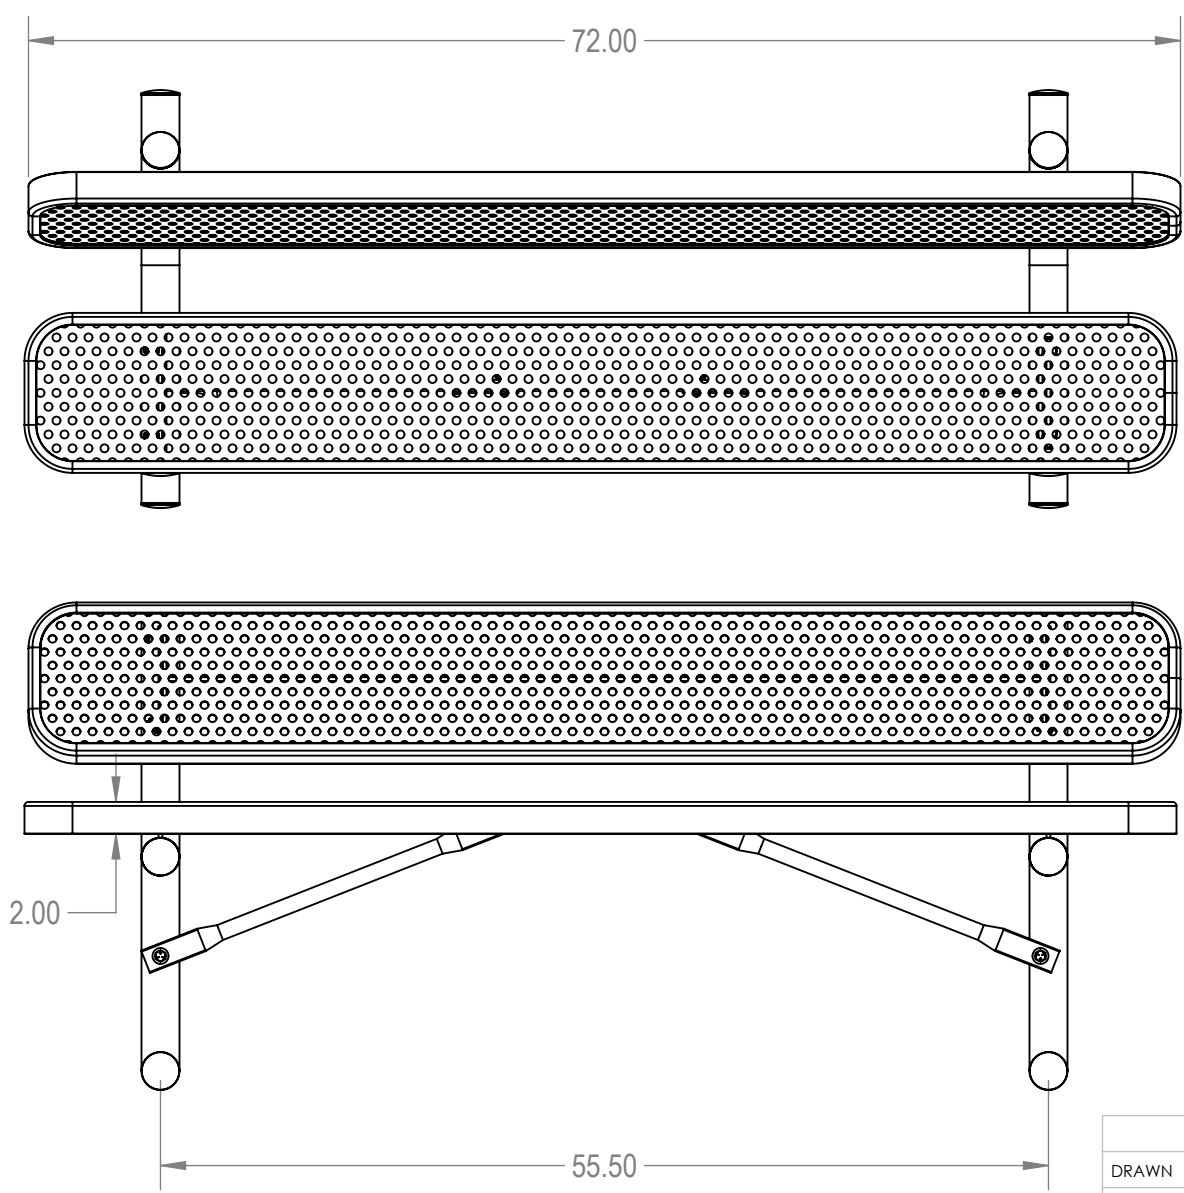

SKU: 766be100

- Variations:
 766be100-19
 766be100-49
 766be100-79
 766be100-109
 766be100-139
 766be100-169
 766be100-199
 766be100-229
 766be100-259
 766be100-289
 766be100-319
 766be100-349
 766be100-379
 766be100-409
 766be100-439
 766be100-469
 766be100-499
 766be100-529
 766be100-559
 766be100-589
 766be100-619
 766be100-649

	NAME	DATE
DRAWN	GM	1/25/2016
SALES APPR.		
CLIENT APPR.		
MFG APPR.		
Q.A.		

Design By -
CADWorksPro
 Chicago, IL
www.cadworkspro.com

ParkTastic		
TITLE: 6Ft Rectangular Bench with Back Portable - Perforated Metal		
SIZE A	DWG. NO. 766be100	REV
WEIGHT:		SHEET 3 OF 3