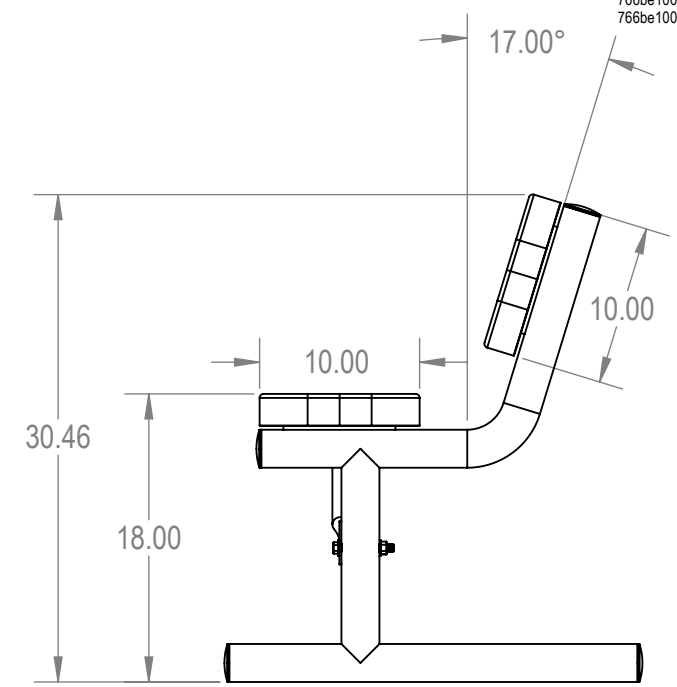

SKU: 766be100

- Variations:
 766be100-19
 766be100-49
 766be100-79
 766be100-109
 766be100-139
 766be100-169
 766be100-199
 766be100-229
 766be100-259
 766be100-289
 766be100-319
 766be100-349
 766be100-379
 766be100-409
 766be100-439
 766be100-469
 766be100-499
 766be100-529
 766be100-559
 766be100-589
 766be100-619
 766be100-649

ParkTastic

Manufactured For:

PROPRIETARY AND CONFIDENTIAL
 THE INFORMATION CONTAINED IN THIS DRAWING IS THE SOLE PROPERTY OF Park Warehouse, LLC. 5301 North Federal Highway, Suite 140, Boca Raton, FL. ANY REPRODUCTION IN PART OR AS A WHOLE WITHOUT THE WRITTEN PERMISSION OF Park Warehouse, LLC. 5301 North Federal Highway, Suite 140, Boca Raton, FL. IS PROHIBITED.

	NAME	DATE
DRAWN	GM	1/25/2016
SALES APPR.		
CLIENT APPR.		
MFG APPR.		
Q.A.		

Design By -
CADWorksPro
 Chicago, IL
www.cadworkspro.com

ParkTastic		
TITLE: 6Ft Rectangular Bench with Back Portable - Perforated Metal		
SIZE A	DWG. NO. 766be100	REV
WEIGHT:		SHEET 3 OF 3