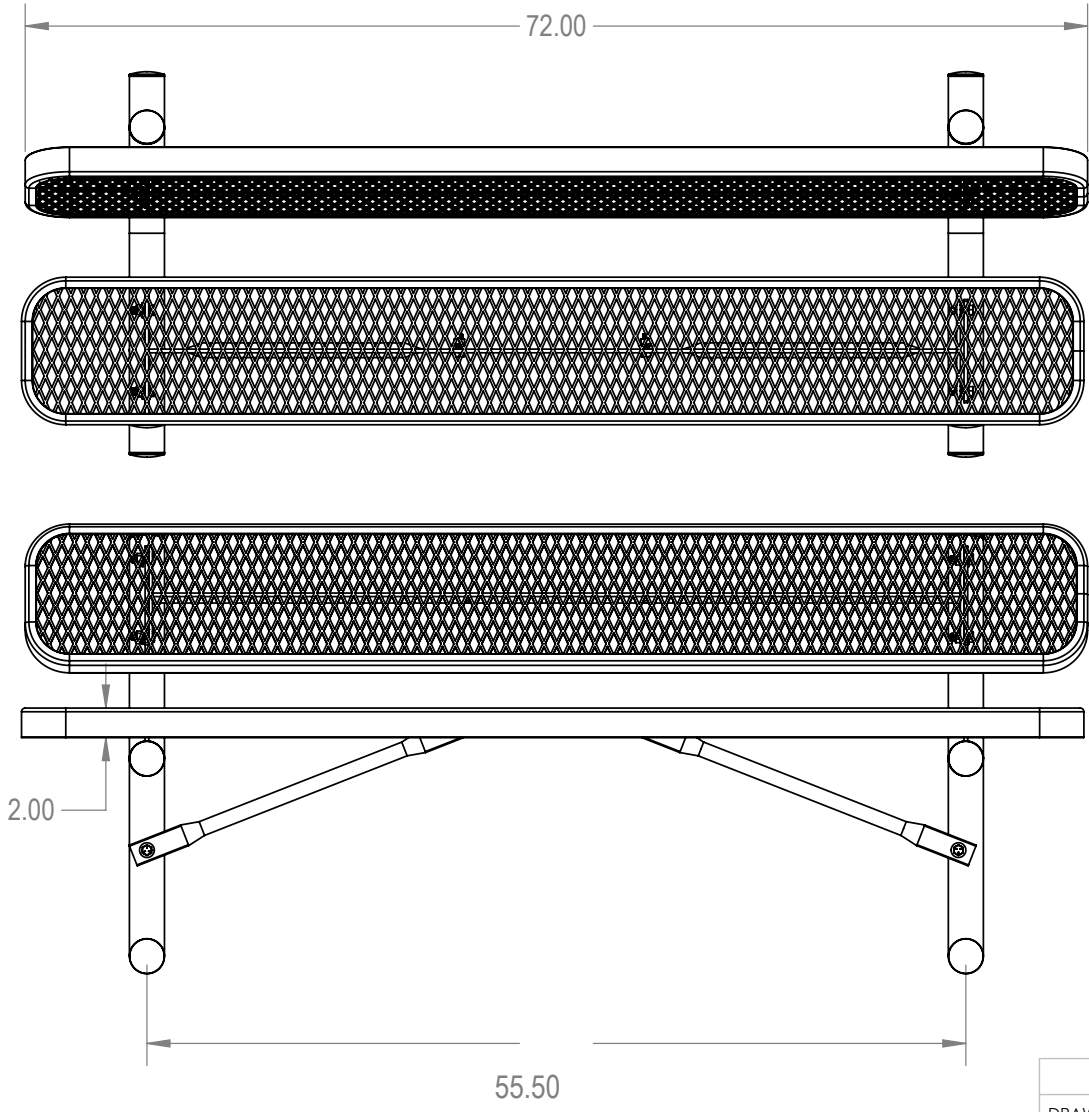

SKU: 766be100
 Variations:
 766be100-4
 766be100-34
 766be100-64
 766be100-94
 766be100-124
 766be100-154
 766be100-184
 766be100-214
 766be100-244
 766be100-274
 766be100-304
 766be100-334
 766be100-364
 766be100-394
 766be100-424
 766be100-454
 766be100-484
 766be100-514
 766be100-544
 766be100-574
 766be100-604
 766be100-634

	NAME	DATE
DRAWN	GM	1/25/2016
SALES APPR.		
CLIENT APPR.		
MFG APPR.		
Q.A.		

Design By -
CADWorksPro
 Chicago, IL
www.cadworkspro.com

ParkTastic		
TITLE: 6Ft Rectangular Bench with Back Portable - Expanded Metal		
SIZE A	DWG. NO. 766be100	REV
WEIGHT:		SHEET 2 OF 3