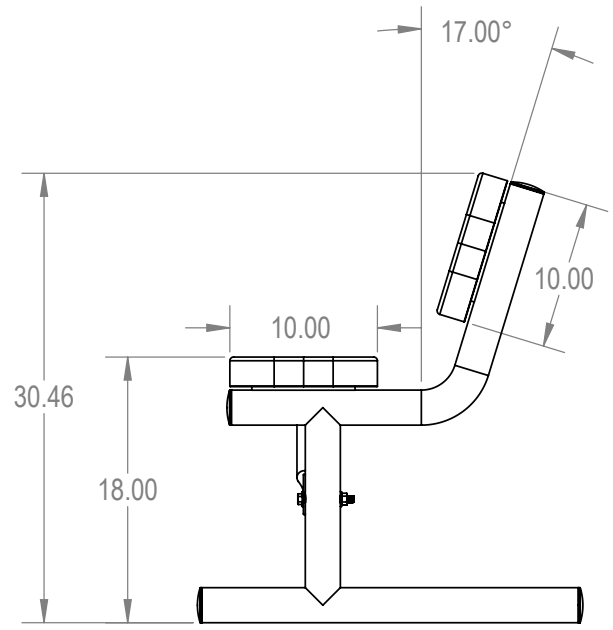

SKU: 766be100
Variations:
766be100-4
766be100-34
766be100-64
766be100-94
766be100-124
766be100-154
766be100-184
766be100-214
766be100-244
766be100-274
766be100-304
766be100-334
766be100-364
766be100-394
766be100-424
766be100-454
766be100-484
766be100-514
766be100-544
766be100-574
766be100-604
766be100-634

ParkTastic

Manufactured For:

PROPRIETARY AND CONFIDENTIAL
THE INFORMATION CONTAINED IN THIS DRAWING IS THE SOLE PROPERTY OF Park Warehouse, LLC. 5301 North Federal Highway, Suite 140, Boca Raton, FL. ANY REPRODUCTION IN PART OR AS A WHOLE WITHOUT THE WRITTEN PERMISSION OF Park Warehouse, LLC. 5301 North Federal Highway, Suite 140, Boca Raton, FL. IS PROHIBITED.

	NAME	DATE
DRAWN	GM	1/25/2016
SALES APPR.		
CLIENT APPR.		
MFG APPR.		
Q.A.		

Design By -
CADWorksPro
Chicago, IL
www.cadworkspro.com

ParkTastic		
TITLE: 6Ft Rectangular Bench with Back Portable - Expanded Metal		
SIZE A	DWG. NO. 766be100	REV
WEIGHT:		SHEET 2 OF 3