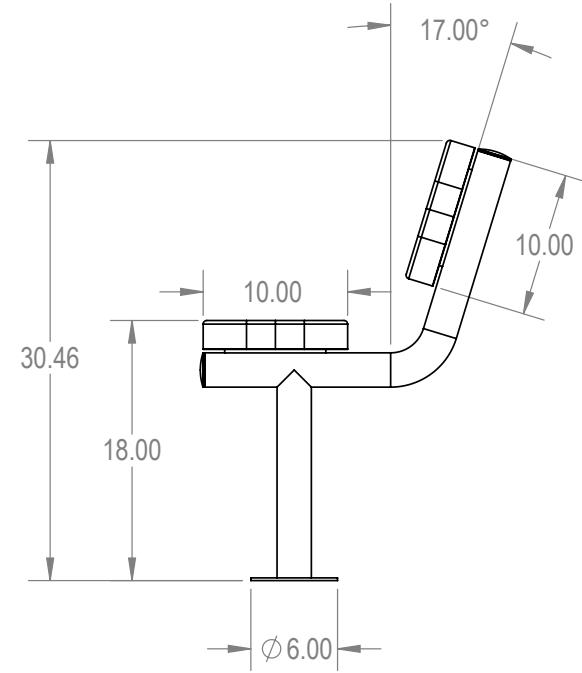

SKU: 766be100
 Variations:
 766be100-18
 766be100-48
 766be100-78
 766be100-108
 766be100-138
 766be100-168
 766be100-198
 766be100-228
 766be100-258
 766be100-288
 766be100-318
 766be100-348
 766be100-378
 766be100-408
 766be100-438
 766be100-468
 766be100-498
 766be100-528
 766be100-558
 766be100-618
 766be100-648

ParkTastic

Manufactured For:

PROPRIETARY AND CONFIDENTIAL
 THE INFORMATION CONTAINED IN THIS DRAWING IS THE SOLE PROPERTY OF Park Warehouse, LLC. 5301 North Federal Highway, Suite 140, Boca Raton, FL. ANY REPRODUCTION IN PART OR AS A WHOLE WITHOUT THE WRITTEN PERMISSION OF Park Warehouse, LLC. 5301 North Federal Highway, Suite 140, Boca Raton, FL. IS PROHIBITED.

	NAME	DATE
DRAWN	GM	1/25/2016
SALES APPR.		
CLIENT APPR.		
MFG APPR.		
Q.A.		

Design By -
CADWorksPro
 Chicago, IL
www.cadworkspro.com

ParkTastic		
TITLE: 4Ft Rectangular Bench with Back Surface Mnt - Perforated Metal		
SIZE A	DWG. NO. 766be100	REV
WEIGHT:		SHEET 3 OF 3