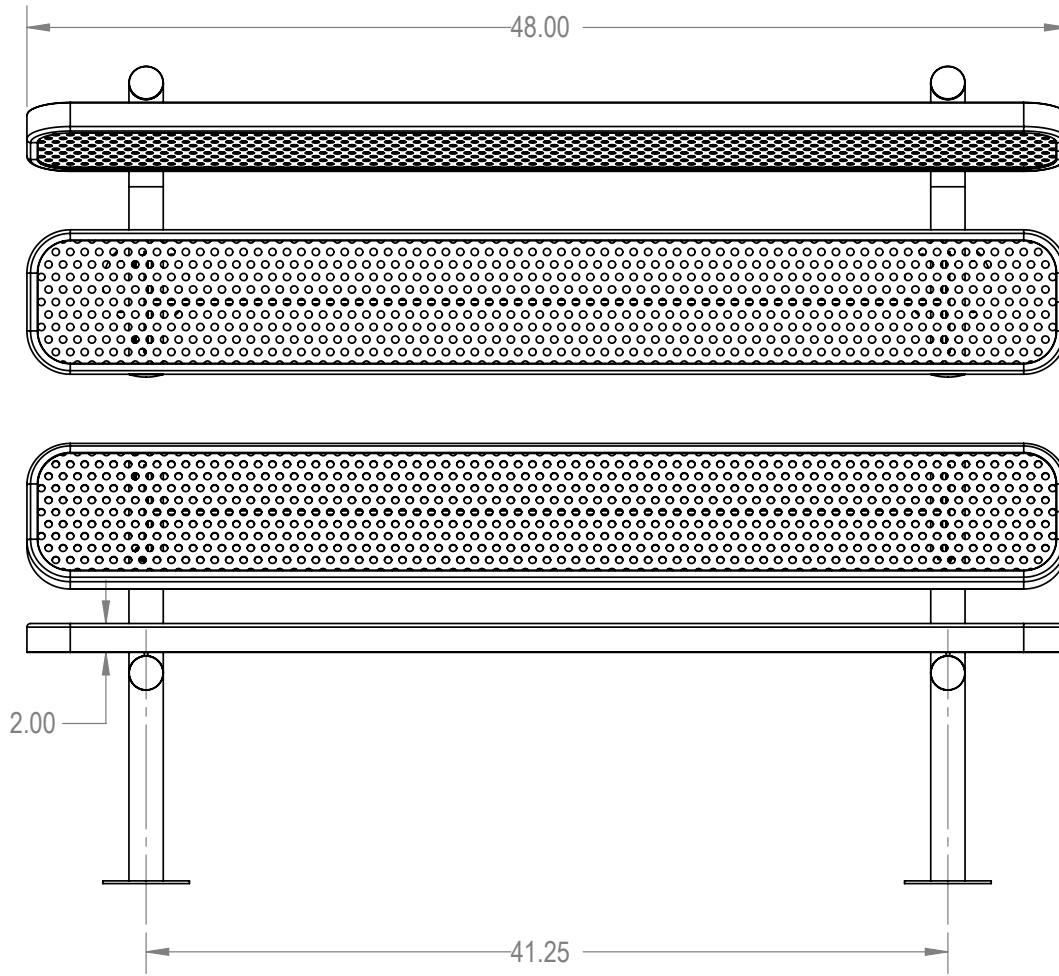

SKU: 766be100
 Variations:
 766be100-18
 766be100-48
 766be100-78
 766be100-108
 766be100-138
 766be100-168
 766be100-198
 766be100-228
 766be100-258
 766be100-288
 766be100-318
 766be100-348
 766be100-378
 766be100-408
 766be100-438
 766be100-468
 766be100-498
 766be100-528
 766be100-558
 766be100-618
 766be100-648

	NAME	DATE
DRAWN	GM	1/25/2016
SALES APPR.		
CLIENT APPR.		
MFG APPR.		
Q.A.		

Design By -
CADWorksPro
 Chicago, IL
www.cadworkspro.com

ParkTastic		
TITLE: 4Ft Rectangular Bench with Back Surface Mnt - Perforated Metal		
SIZE A	DWG. NO. 766be100	REV
WEIGHT:		SHEET 3 OF 3