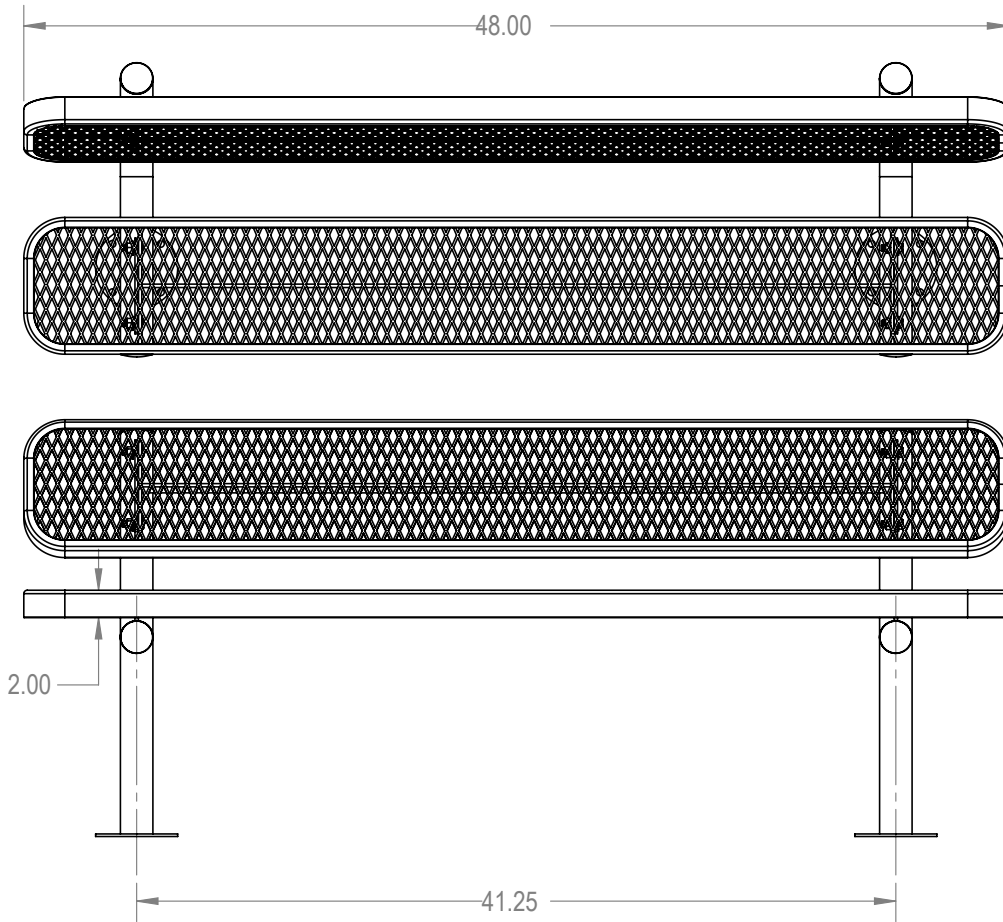

SKU: 766be100
 Variations:
 766be100-3
 766be100-33
 766be100-63
 766be100-93
 766be100-123
 766be100-153
 766be100-183
 766be100-213
 766be100-243
 766be100-273
 766be100-303
 766be100-333
 766be100-363
 766be100-393
 766be100-423
 766be100-453
 766be100-483
 766be100-513
 766be100-543
 766be100-573
 766be100-603
 766be100-633

	NAME	DATE
DRAWN	GM	1/25/2016
SALES APPR.		
CLIENT APPR.		
MFG APPR.		
Q.A.		

Design By -
CADWorksPro
 Chicago, IL
www.cadworkspro.com

ParkTastic

TITLE:
4Ft Rectangular Bench with Back
Surface Mnt - Expanded Metal

SIZE	DWG. NO.	REV
A	766be100	
WEIGHT:		SHEET 2 OF 3