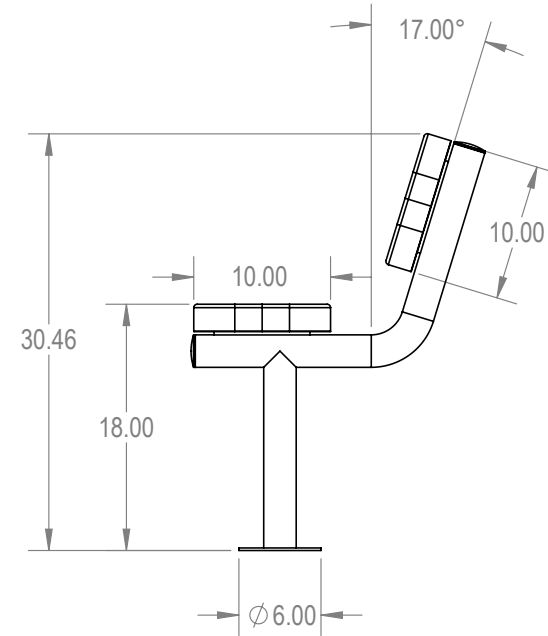

SKU: 766be100
Variations:
766be100-3
766be100-33
766be100-63
766be100-93
766be100-123
766be100-153
766be100-183
766be100-213
766be100-243
766be100-273
766be100-303
766be100-333
766be100-363
766be100-393
766be100-423
766be100-453
766be100-483
766be100-513
766be100-543
766be100-573
766be100-603
766be100-633

ParkTastic

Manufactured For:

PROPRIETARY AND CONFIDENTIAL

THE INFORMATION CONTAINED IN THIS DRAWING IS THE SOLE PROPERTY OF Park Warehouse, LLC. 5301 North Federal Highway, Suite 140, Boca Raton, FL. ANY REPRODUCTION IN PART OR AS A WHOLE WITHOUT THE WRITTEN PERMISSION OF Park Warehouse, LLC. 5301 North Federal Highway, Suite 140, Boca Raton, FL. IS PROHIBITED.

	NAME	DATE
DRAWN	GM	1/25/2016
SALES APPR.		
CLIENT APPR.		
MFG APPR.		
Q.A.		

Design By -
CADWorksPro
Chicago, IL
www.cadworkspro.com

ParkTastic

TITLE:
4Ft Rectangular Bench with Back
Surface Mnt - Expanded Metal

SIZE	DWG. NO.	REV
A	766be100	
WEIGHT:		SHEET 2 OF 3