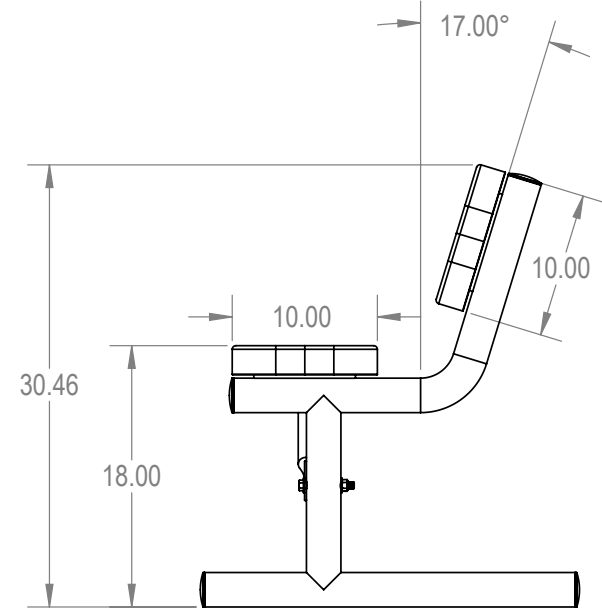

SKU: 766be100  
 Variations:  
 766be100-1  
 766be100-31  
 766be100-61  
 766be100-91  
 766be100-121  
 766be100-151  
 766be100-181  
 766be100-211  
 766be100-241  
 766be100-271  
 766be100-301  
 766be100-331  
 766be100-361  
 766be100-391  
 766be100-421  
 766be100-451  
 766be100-511  
 766be100-541  
 766be100-571  
 766be100-601  
 766be100-631

**ParkTastic**

Manufactured For:

**PROPRIETARY AND CONFIDENTIAL**  
 THE INFORMATION CONTAINED IN THIS DRAWING IS THE SOLE PROPERTY OF Park Warehouse, LLC. 5301 North Federal Highway, Suite 140, Boca Raton, FL. ANY REPRODUCTION IN PART OR AS A WHOLE WITHOUT THE WRITTEN PERMISSION OF Park Warehouse, LLC. 5301 North Federal Highway, Suite 140, Boca Raton, FL. IS PROHIBITED.

	NAME	DATE
DRAWN	GM	1/25/2016
SALES APPR.		
CLIENT APPR.		
MFG APPR.		
Q.A.		

Design By -  
**CADWorksPro**  
 Chicago, IL  
[www.cadworkspro.com](http://www.cadworkspro.com)

<b>ParkTastic</b>		
TITLE: <b>4Ft Rectangular Bench with Back</b> <b>Portable - Expanded Metal</b>		
SIZE <b>A</b>	DWG. NO. <b>766be100</b>	REV
WEIGHT:		SHEET 2 OF 3