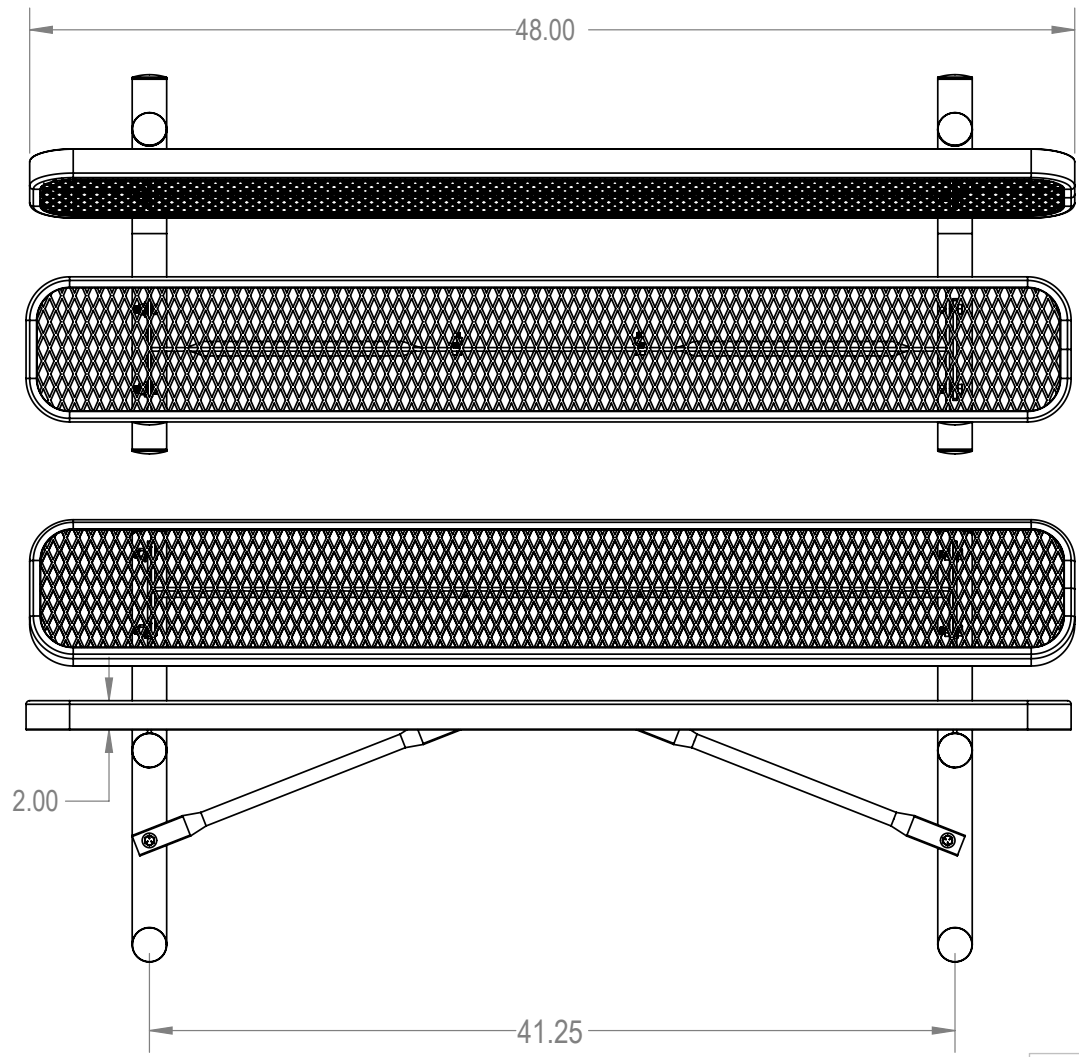

SKU: 766be100  
 Variations:  
 766be100-1  
 766be100-31  
 766be100-61  
 766be100-91  
 766be100-121  
 766be100-151  
 766be100-181  
 766be100-211  
 766be100-241  
 766be100-271  
 766be100-301  
 766be100-331  
 766be100-361  
 766be100-391  
 766be100-421  
 766be100-451  
 766be100-511  
 766be100-541  
 766be100-571  
 766be100-601  
 766be100-631

	NAME	DATE
DRAWN	GM	1/25/2016
SALES APPR.		
CLIENT APPR.		
MFG APPR.		
Q.A.		

Design By -  
**CADWorksPro**  
 Chicago, IL  
[www.cadworkspro.com](http://www.cadworkspro.com)

<b>ParkTastic</b>		
TITLE: <b>4Ft Rectangular Bench with Back</b> <b>Portable - Expanded Metal</b>		
SIZE <b>A</b>	DWG. NO. <b>766be100</b>	REV
WEIGHT:		SHEET 2 OF 3