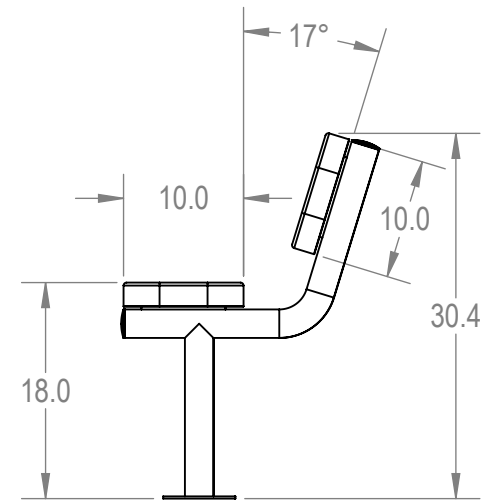

SKU: 766be100
 Variations:
 766be100-27
 766be100-57
 766be100-87
 766be100-117
 766be100-147
 766be100-177
 766be100-207
 766be100-237
 766be100-267
 766be100-297
 766be100-327
 766be100-357
 766be100-387
 766be100-417
 766be100-447
 766be100-477
 766be100-507
 766be100-537
 766be100-567
 766be100-597
 766be100-627
 766be100-657

	NAME	DATE
DRAWN	GM	2/20/2016
SALES APPR.		
CLIENT APPR.		
MFG APPR.		
Q.A.		

ParkTastic
 TITLE:
 10ft Rectangular Bench with Back - Surface Mount

Perforated Metal Version

SIZE	DWG. NO.	REV
A	766be100	
WEIGHT:		SHEET 3 OF 3