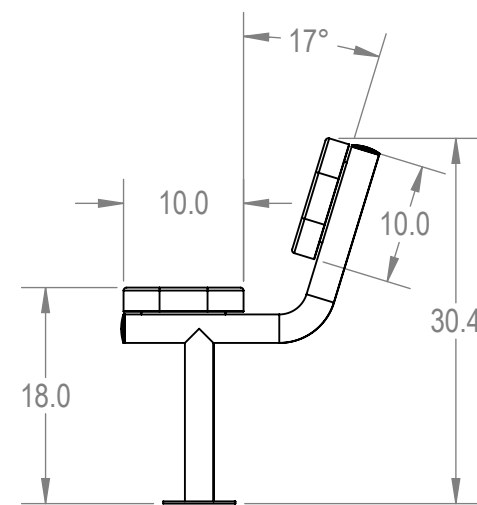

SKU: 766be100
Variations:
766be100-12
766be100-42
766be100-72
766be100-102
766be100-132
766be100-162
766be100-192
766be100-222
766be100-252
766be100-282
766be100-312
766be100-342
766be100-372
766be100-402
766be100-432
766be100-462
766be100-492
766be100-522
766be100-552
766be100-582
766be100-612
766be100-642