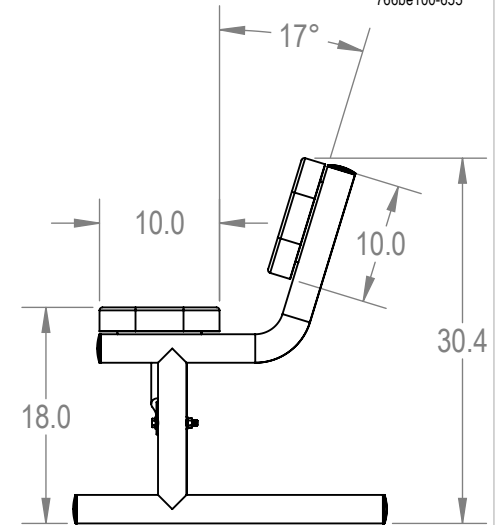

SKU: 766be100
Variations:
766be100-25
766be100-55
766be100-85
766be100-115
766be100-145
766be100-175
766be100-205
766be100-235
766be100-265
766be100-295
766be100-325
766be100-355
766be100-385
766be100-415
766be100-445
766be100-475
766be100-505
766be100-535
766be100-565
766be100-595
766be100-625
766be100-655