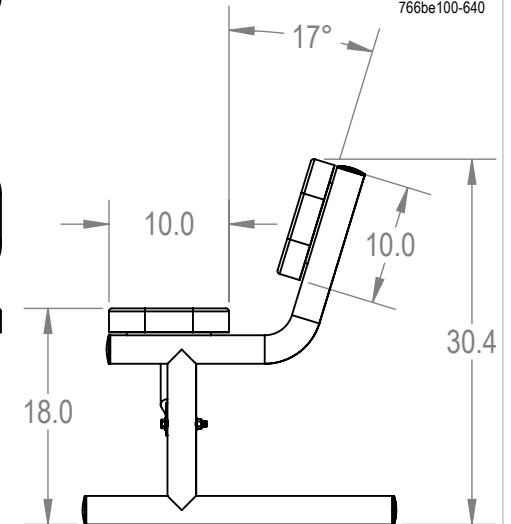

- SKU: 766be100
 Variations:
 766be100-10
 766be100-40
 766be100-70
 766be100-100
 766be100-130
 766be100160
 766be100-190
 766be100-220
 766be100-250
 766be100-280
 766be100-310
 766be100-340
 766be100-370
 766be100-400
 766be100-430
 766be100-460
 766be100-490
 766be100-520
 766be100-550
 766be100-580
 766be100-610
 766be100-640

	NAME	DATE
DRAWN	GM	2/20/2016
SALES APPR.		
CLIENT APPR.		
MFG APPR.		
Q.A.		

Design By -

CADWorksPro
Chicago, IL

www.cadworkspro.com

ParkTastic

TITLE:

10ft Rectangular Bench with Back - Portable
Expanded Metal Version

SIZE	DWG. NO.	REV
A	766be100	
WEIGHT:		SHEET 2 OF 3