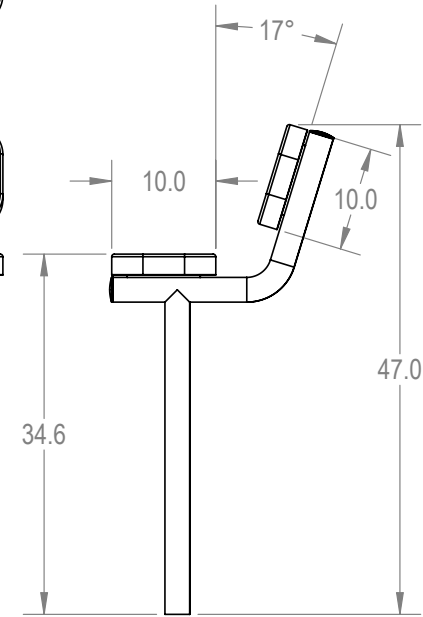

SKU: 766be100
 Variations:
 766be100-26
 766be100-56
 766be100-86
 766be100-116
 766be100-146
 766be100-176
 766be100-206
 766be100-236
 766be100-266
 766be100-296
 766be100-326
 766be100-356
 766be100-386
 766be100-416
 766be100-446
 766be100-476
 766be100-506
 766be100-536
 766be100-566
 766be100-596
 766be100-626
 766be100-656

	NAME	DATE
DRAWN	GM	2/20/2016
SALES APPR.		
CLIENT APPR.		
MFG APPR.		
Q.A.		

Design By -
CADWorksPro
 Chicago, IL
www.cadworkspro.com

ParkTastic		
TITLE: 10ft Rectangular Bench with Back - Inground		
Perforated Metal Version		
SIZE A	DWG. NO. 766be100	REV
WEIGHT:		SHEET 3 OF 3