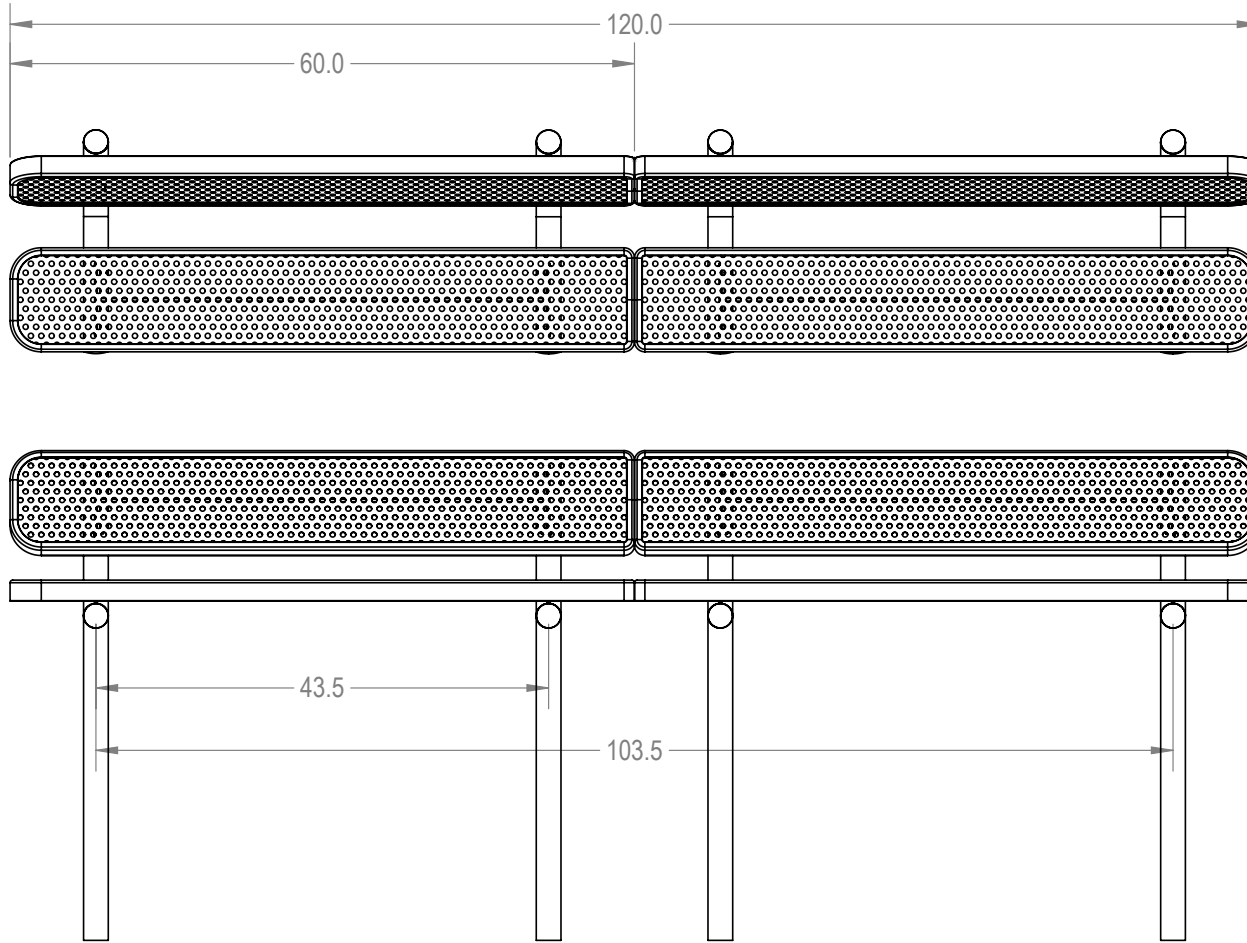

SKU: 766be100
 Variations:
 766be100-26
 766be100-56
 766be100-86
 766be100-116
 766be100-146
 766be100-176
 766be100-206
 766be100-236
 766be100-266
 766be100-296
 766be100-326
 766be100-356
 766be100-386
 766be100-416
 766be100-446
 766be100-476
 766be100-506
 766be100-536
 766be100-566
 766be100-596
 766be100-626
 766be100-656

	NAME	DATE
DRAWN	GM	2/20/2016
SALES APPR.		
CLIENT APPR.		
MFG APPR.		
Q.A.		

Design By -
CADWorksPro
 Chicago, IL
www.cadworkspro.com

ParkTastic		
TITLE: 10ft Rectangular Bench with Back - Inground		
Perforated Metal Version		
SIZE A	DWG. NO. 766be100	REV
WEIGHT:		SHEET 3 OF 3