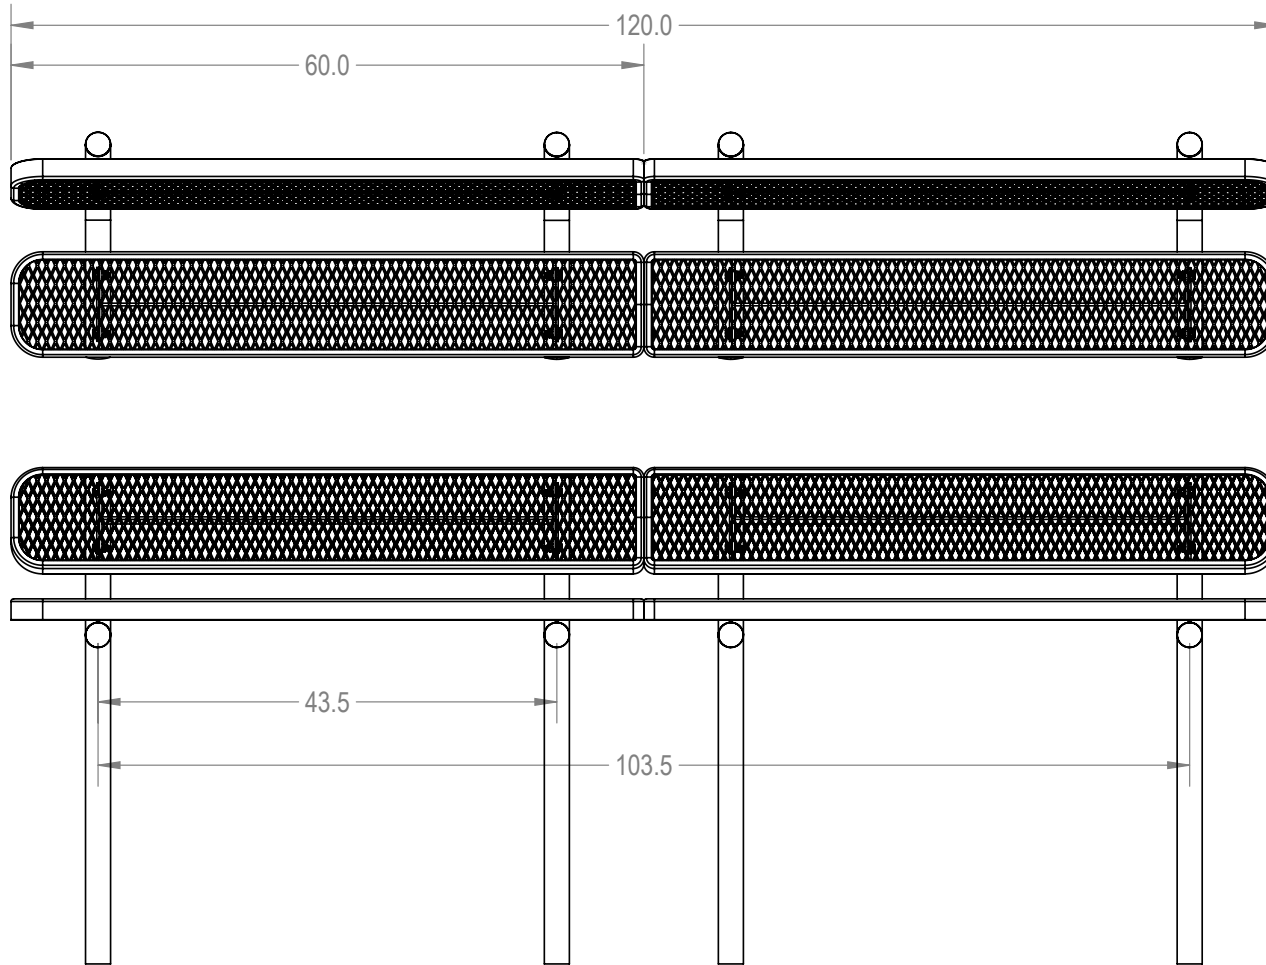

SKU: 766be100
 Variations:
 766be100-11
 766be100-41
 766be100-71
 766be100-101
 766be100-131
 766be100-161
 766be100-191
 766be100-221
 766be100-251
 766be100-281
 766be100-311
 766be100-341
 766be100-371
 766be100-401
 766be100-431
 766be100-461
 766be100-491
 766be100-521
 766be100-551
 766be100-581
 766be100-611
 766be100-641

	NAME	DATE
DRAWN	GM	2/20/2016
SALES APPR.		
CLIENT APPR.		
MFG APPR.		
Q.A.		

Design By -
CADWorksPro
 Chicago, IL
www.cadworkspro.com

ParkTastic

TITLE:
 10ft Rectangular Bench with Back - Inground
 Expanded Metal Version