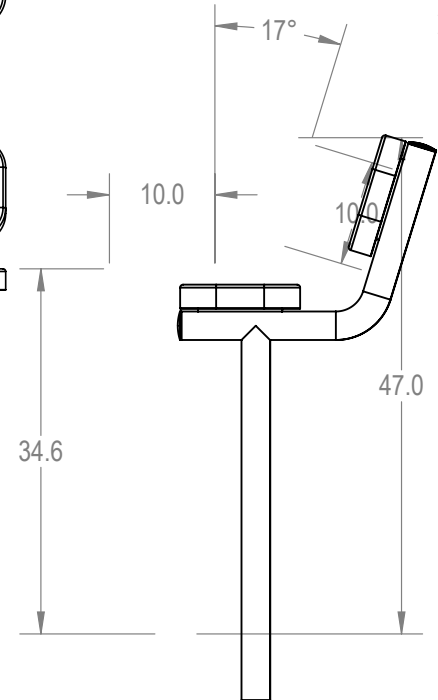

SKU: 766be100
 Variations:
 766be100-11
 766be100-41
 766be100-71
 766be100-101
 766be100-131
 766be100-161
 766be100-191
 766be100-221
 766be100-251
 766be100-281
 766be100-311
 766be100-341
 766be100-371
 766be100-401
 766be100-431
 766be100-461
 766be100-491
 766be100-521
 766be100-551
 766be100-581
 766be100-611
 766be100-641

	NAME	DATE
DRAWN	GM	2/20/2016
SALES APPR.		
CLIENT APPR.		
MFG APPR.		
Q.A.		

Design By -
CADWorksPro
 Chicago, IL
www.cadworkspro.com

ParkTastic

TITLE:
 10ft Rectangular Bench with Back - Inground
 Expanded Metal Version

SIZE	DWG. NO.	REV
A	766be100	

WEIGHT: SHEET 2 OF 3

ParkTastic

Manufactured For:

PROPRIETARY AND CONFIDENTIAL
 THE INFORMATION CONTAINED IN THIS DRAWING IS THE SOLE PROPERTY OF Park Warehouse, LLC. 5301 North Federal Highway, Suite 140, Boca Raton, FL. ANY REPRODUCTION IN PART OR AS A WHOLE WITHOUT THE WRITTEN PERMISSION OF Park Warehouse, LLC. 5301 North Federal Highway, Suite 140, Boca Raton, FL. IS PROHIBITED.