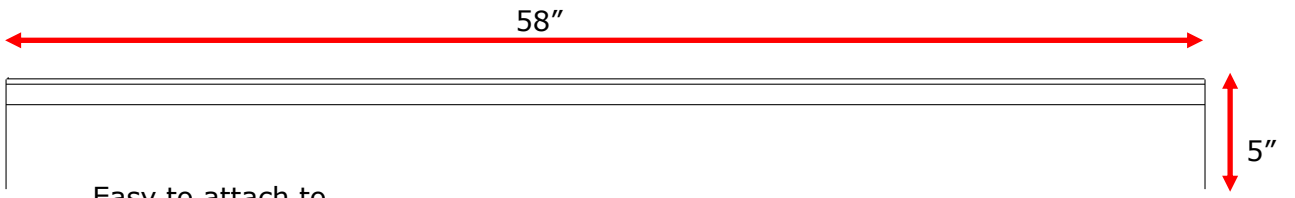

Tub Shelves

SKU: 570dp905

The Tub Shelf is a great accessory for our bathing tubs, giving the groomer more storage for the things they need. The shelf can easily be added to existing tubs. Holds up to 8 gallon sized bottles of shampoo, it is very durable and strong! Made of all stainless steel it will never rust. It has no sharp corners, safe for the animal in the tub. The shelf is available for the 48" and 58" tub sizes and will fit on the Standard tub, Walk-Through tub, Elite tub and Walk-In tub.

Features:

- Heavy duty 304 stainless steel.
- Holds up to 8 gallons of shampoo.
- Can easily be added to existing tubs
- There is ledge to prevent shampoo from falling into sink.
- Designed for use with Groomer Best Tubs
- Shelf is 6" wide
- Handcrafted in the USA

Easy to attach to the tub, hooks right over the back wall

Optional Mounting hole to secure to tub