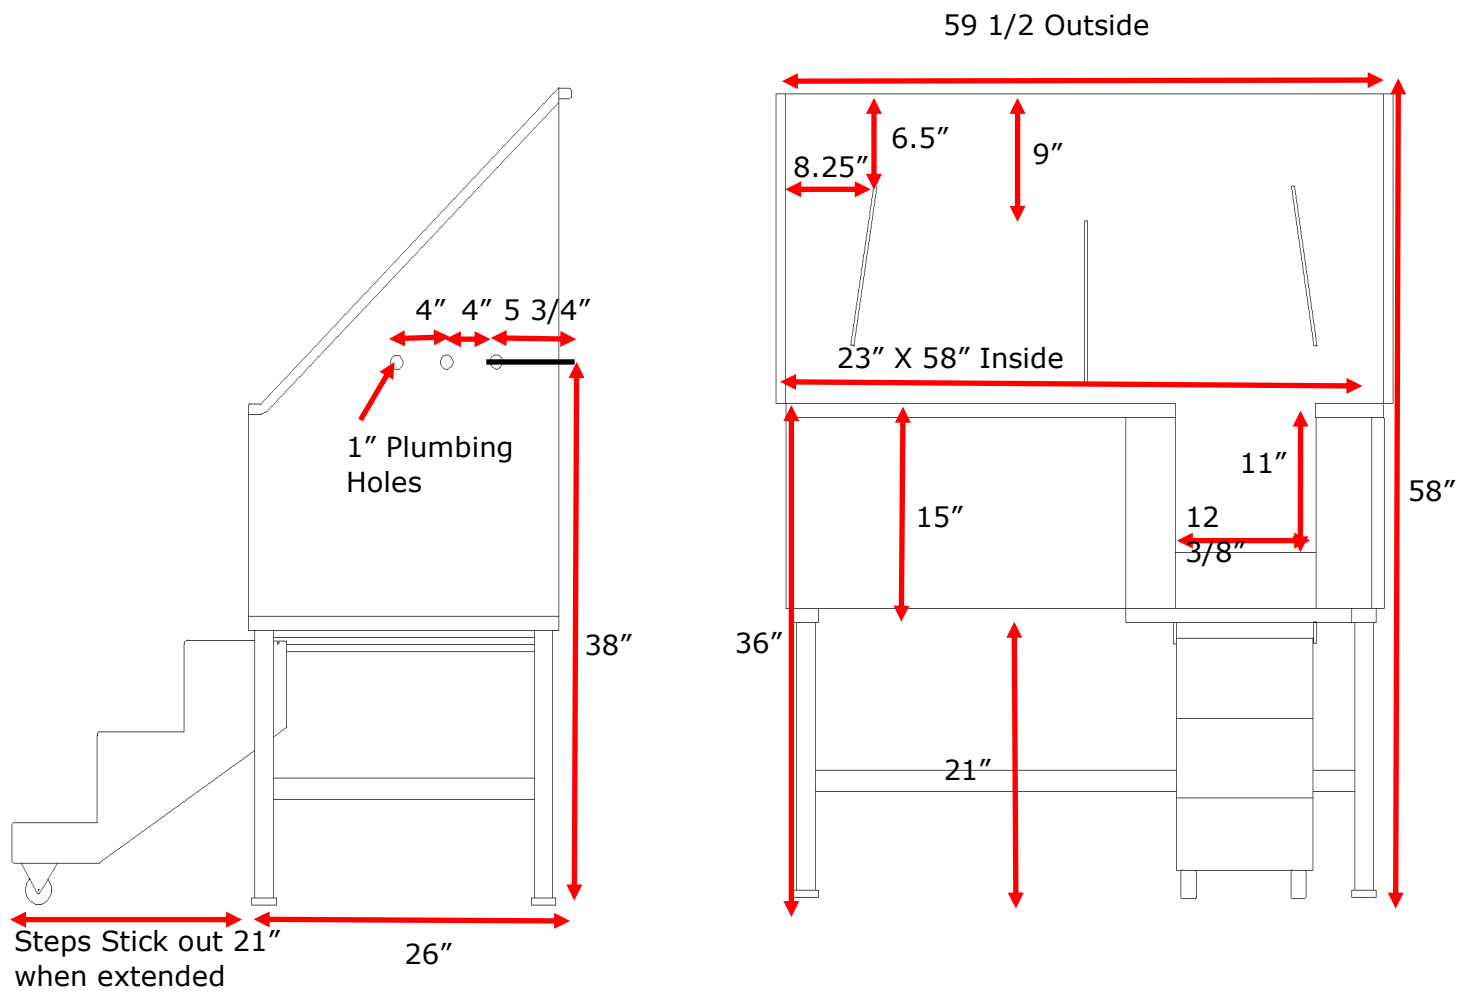

58" Elite Bathing Tub

SKU: 570dp160-21 through 40

Color choices:

- Black
- Tan
- Gray
- Pink
- Purple

The Elite Bathing Tub is the Gold Standard bathing tub. Featuring a fully welded design and double sealed. Our Speed Liner textured coating protects your tub and guarantees no leaking or rusting, and can also be ordered in a color to match your decor. Includes Lift & Slide steps that allows the animals ease of access and smoothly slide underneath the tub for your convenience. Removable raised tray is great for small dogs or for placing your tools while you groom! No assembly required, shipped ready to use! Easy to use and maintain! Raised Floor Grates, Plumbing Kit, and accessories available!

Features:

- The Gold Standard Bathing Tub.
- Fully welded and double sealed.
- No Assembly Required! Just take it off the pallet.
- Includes Lift & Slide steps.
- No-slip grip tape included on steps.
- Includes removable raised tray for small dogs
- Innovative animal restraint system with 18 positions.
- Your choice of right or left plumbing.
- Available in Black, Gray, Desert Tan, Pink or Purple.
- Optional accessories available.
- Guaranteed to never leak or rust.
- Easy to maintain!
- Ramp attached opposite of the plumbing
- Handcrafted in the USA.

Available as Left, Right or center drain. 3.5" drain hole, located 7" on center from the left or right.

Faucet Holes are pre-punched as a 1" hole 3 holes 4" on center as pictured