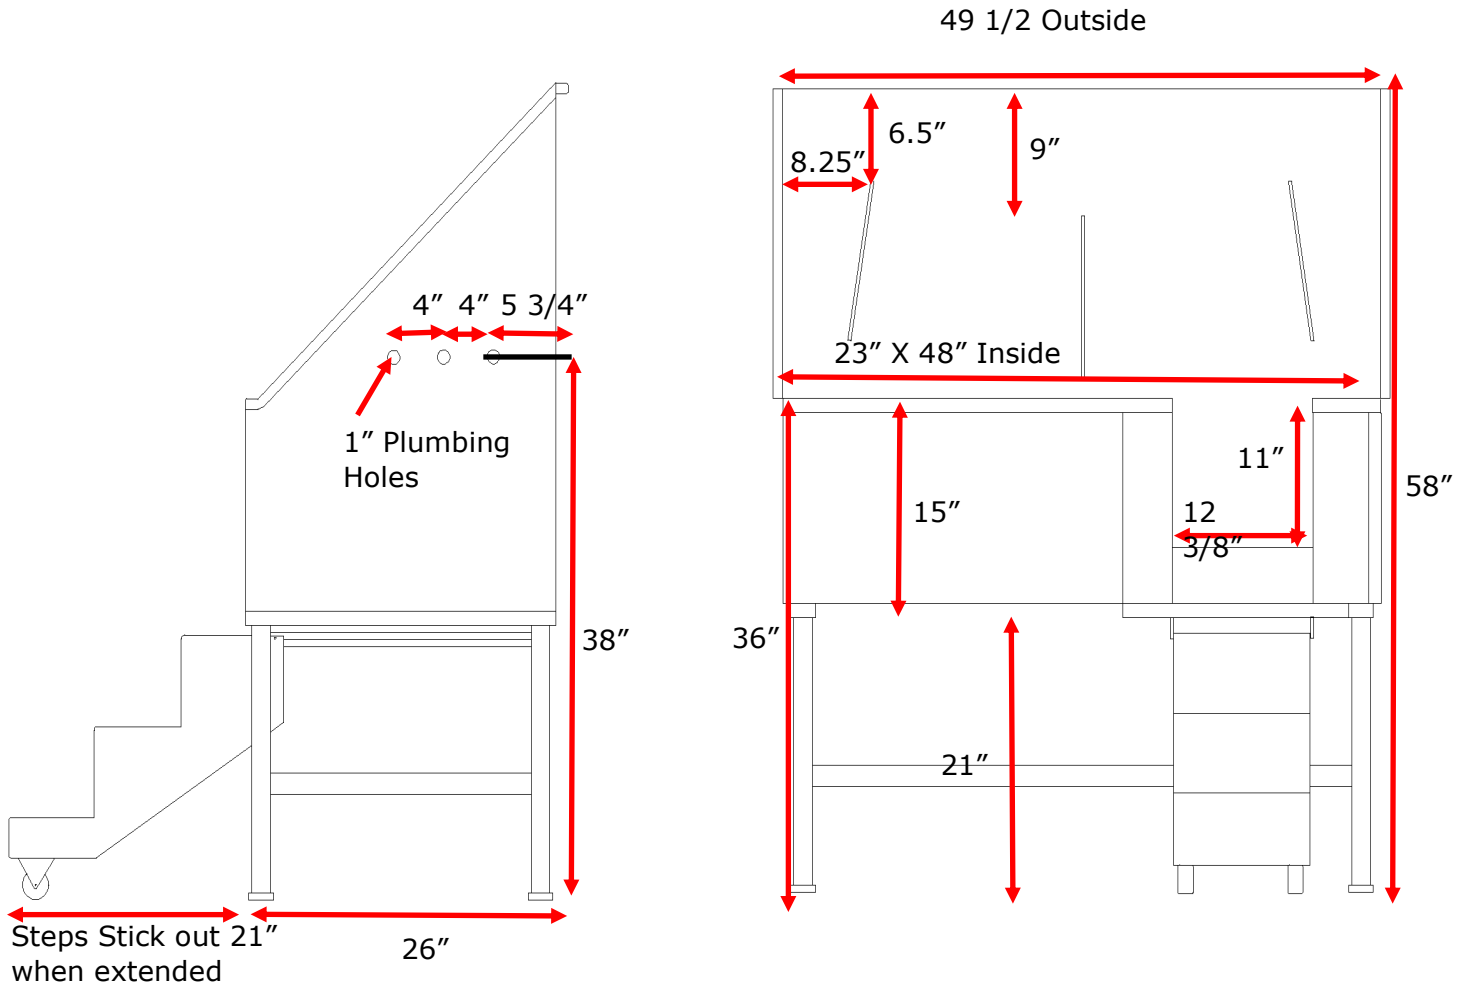

48" Elite Bathing Tub

SKU: 570dp160-1 through 20

Color choices:

- Black
- Tan
- Gray
- Pink
- Purple

The Elite Bathing Tub is the Gold Standard bathing tub. Featuring a fully welded design and double sealed. Our Speed Liner textured coating protects your tub and guarantees no leaking or rusting, and can also be ordered in a color to match your decor. Includes Lift & Slide steps that allows the animals ease of access and smoothly slide underneath the tub for your convenience. Removable raised tray is great for small dogs or for placing your tools while you groom! No assembly required, shipped ready to use! Easy to use and maintain! Raised Floor Grates, Plumbing Kit, and accessories available!

Features:

- The Gold Standard Bathing Tub.
- Fully welded and double sealed.
- No Assembly Required! Just take it off the pallet.
- Includes Lift & Slide steps.
- No-slip grip tape included on steps.
- Includes removable raised tray for small dogs
- Innovative animal restraint system with 18 positions.
- Your choice of right or left plumbing.
- Available in Black, Gray, Desert Tan, Pink or Purple.
- Optional accessories available.
- Guaranteed to never leak or rust.
- Easy to maintain!
- Ramp attached opposite of the plumbing
- Handcrafted in the USA.

Available as Left, Right or center drain. 3.5" drain hole, located 7" on center from the left or right.

Faucet Holes are pre-punched as a 1" hole 3 holes 4" on center as pictured