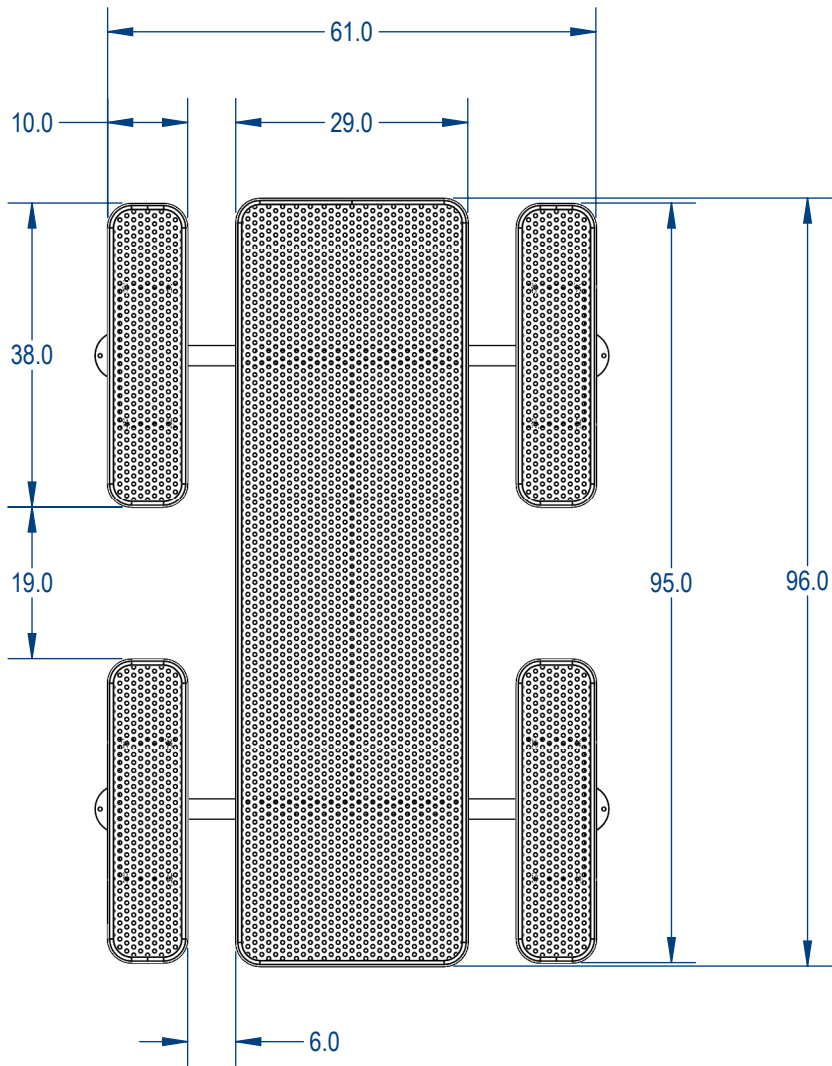

SKU: 766pt200

- Variations:
- 766pt200-4
- 766pt200-8
- 766pt200-12
- 766pt200-16
- 766pt200-20
- 766pt200-24
- 766pt200-28
- 766pt200-32
- 766pt200-36
- 766pt200-40
- 766pt200-44
- 766pt200-48
- 766pt200-52
- 766pt200-56
- 766pt200-60
- 766pt200-64
- 766pt200-68
- 766pt200-72
- 766pt200-76
- 766pt200-80
- 766pt200-84
- 766pt200-88

	NAME	DATE
DRAWN	GM	8/1/2017
SALES APPR.		
CLIENT APPR.		
MFG APPR.		
Q.A.		

Design By -

CADWorksPro
Chicago, IL

www.cadworkspro.com

ParkTastic

TITLE:

8ft Nexus Rectangular Table
Perforated Version

SIZE	DWG. NO.	REV
A	766pt200	