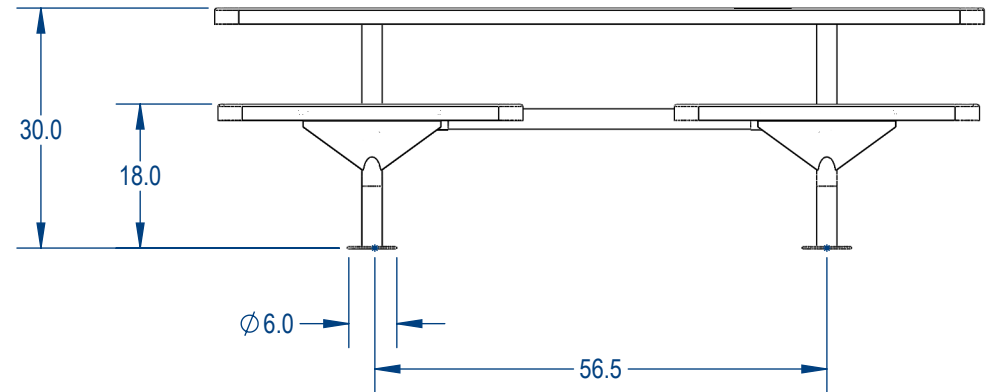

SKU: 766pt200

- Variations:
- 766pt200-4
- 766pt200-8
- 766pt200-12
- 766pt200-16
- 766pt200-20
- 766pt200-24
- 766pt200-28
- 766pt200-32
- 766pt200-36
- 766pt200-40
- 766pt200-44
- 766pt200-48
- 766pt200-52
- 766pt200-56
- 766pt200-60
- 766pt200-64
- 766pt200-68
- 766pt200-72
- 766pt200-76
- 766pt200-80
- 766pt200-84
- 766pt200-88

	NAME	DATE
DRAWN	GM	8/1/2017
SALES APPR.		
CLIENT APPR.		
MFG APPR.		
Q.A.		

Design By -

CADWorksPro
Chicago, IL

www.cadworkspro.com

ParkTastic

TITLE:

8ft Nexus Rectangular Table
Perforated Version

SIZE	DWG. NO.	REV
A	766pt200	