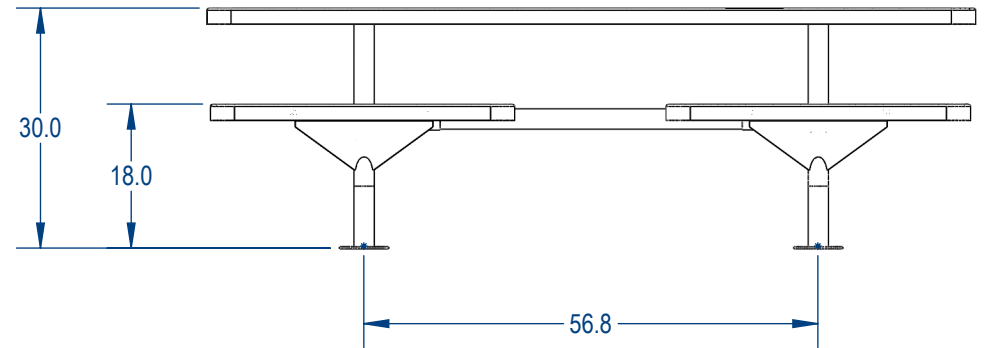

SKU: 766pt200

Variations:

- 766pt200-2
- 766pt200-6
- 766pt200-10
- 766pt200-14
- 766pt200-18
- 766pt200-22
- 766pt200-26
- 766pt200-30
- 766pt200-34
- 766pt200-38
- 766pt200-42
- 766pt200-46
- 766pt200-50
- 766pt200-54
- 766pt200-58
- 766pt200-62
- 766pt200-66
- 766pt200-70
- 766pt200-74
- 766pt200-78
- 766pt200-82
- 766pt200-86

	NAME	DATE
DRAWN	GM	8/1/2017
SALES APPR.		
CLIENT APPR.		
MFG APPR.		
Q.A.		

Design By -

CADWorksPro
Chicago, IL

www.cadworkspro.com

ParkTastic

TITLE:

8ft Nexus Rectangular Table

Expanded Version

SIZE	DWG. NO.	REV
A	766pt200	

WEIGHT:

SHEET 2 OF 3