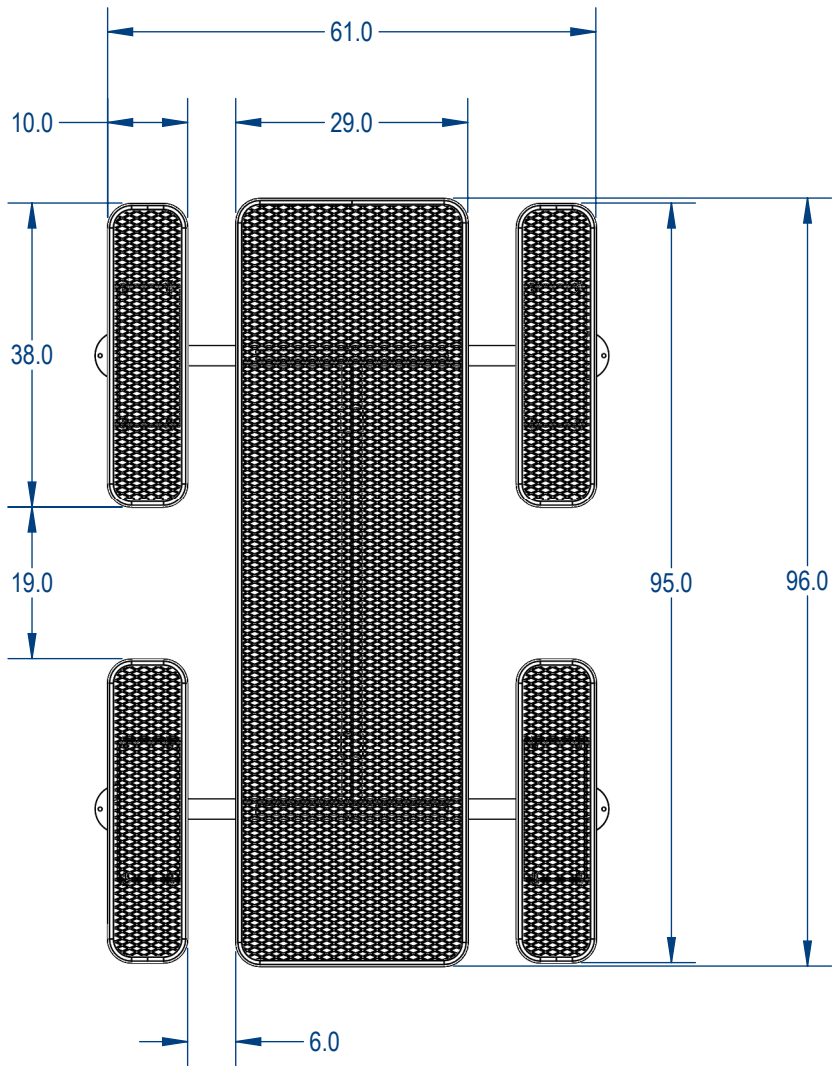

SKU: 766pt200

Variations:

- 766pt200-2
- 766pt200-6
- 766pt200-10
- 766pt200-14
- 766pt200-18
- 766pt200-22
- 766pt200-26
- 766pt200-30
- 766pt200-34
- 766pt200-38
- 766pt200-42
- 766pt200-46
- 766pt200-50
- 766pt200-54
- 766pt200-58
- 766pt200-62
- 766pt200-66
- 766pt200-70
- 766pt200-74
- 766pt200-78
- 766pt200-82
- 766pt200-86

	NAME	DATE
DRAWN	GM	8/1/2017
SALES APPR.		
CLIENT APPR.		
MFG APPR.		
Q.A.		

Design By -

CADWorksPro
Chicago, IL

www.cadworkspro.com

ParkTastic

TITLE:

8ft Nexus Rectangular Table

Expanded Version

SIZE	DWG. NO.	REV
A	766pt200	

WEIGHT:

SHEET 2 OF 3