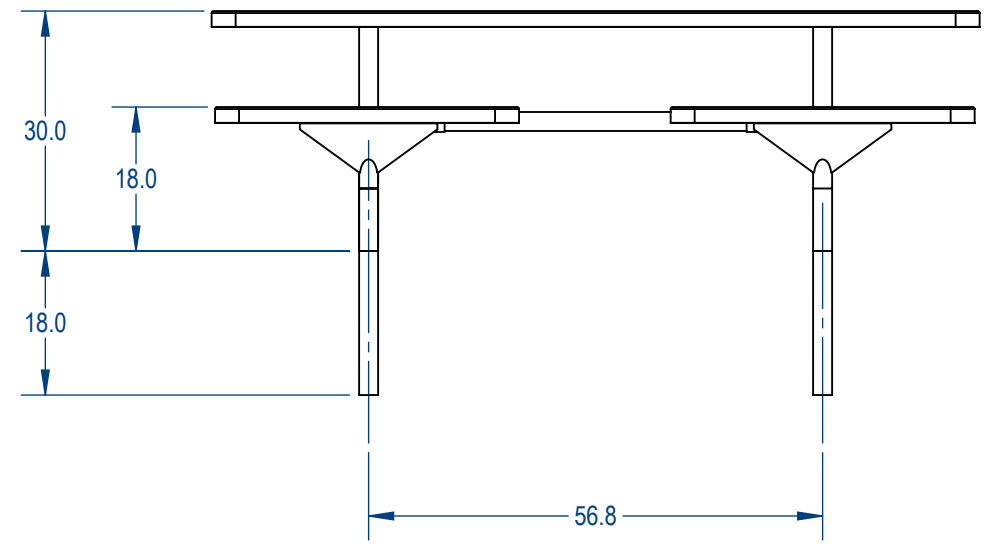

SKU: 766pt200
 Variations:
 766pt200-3
 766pt200-7
 766pt200-11
 766pt200-15
 766pt200-19
 766pt200-23
 766pt200-27
 766pt200-31
 766pt200-35
 766pt200-39
 766pt200-43
 766pt200-47
 766pt200-51
 766pt200-55
 766pt200-59
 766pt200-63
 766pt200-67
 766pt200-71
 766pt200-75
 766pt200-79
 766pt200-83
 766pt200-87

	NAME	DATE
DRAWN	GM	8/1/2017
SALES APPR.		
CLIENT APPR.		
MFG APPR.		
Q.A.		
Design By -		
CADWorksPro Chicago, IL		
www.cadworkspro.com		

ParkTastic		
TITLE:		
8ft Nexus Rectangular Table Perforated Version		
SIZE	DWG. NO.	REV
A	766pt200	
WEIGHT:		SHEET 3 OF 3