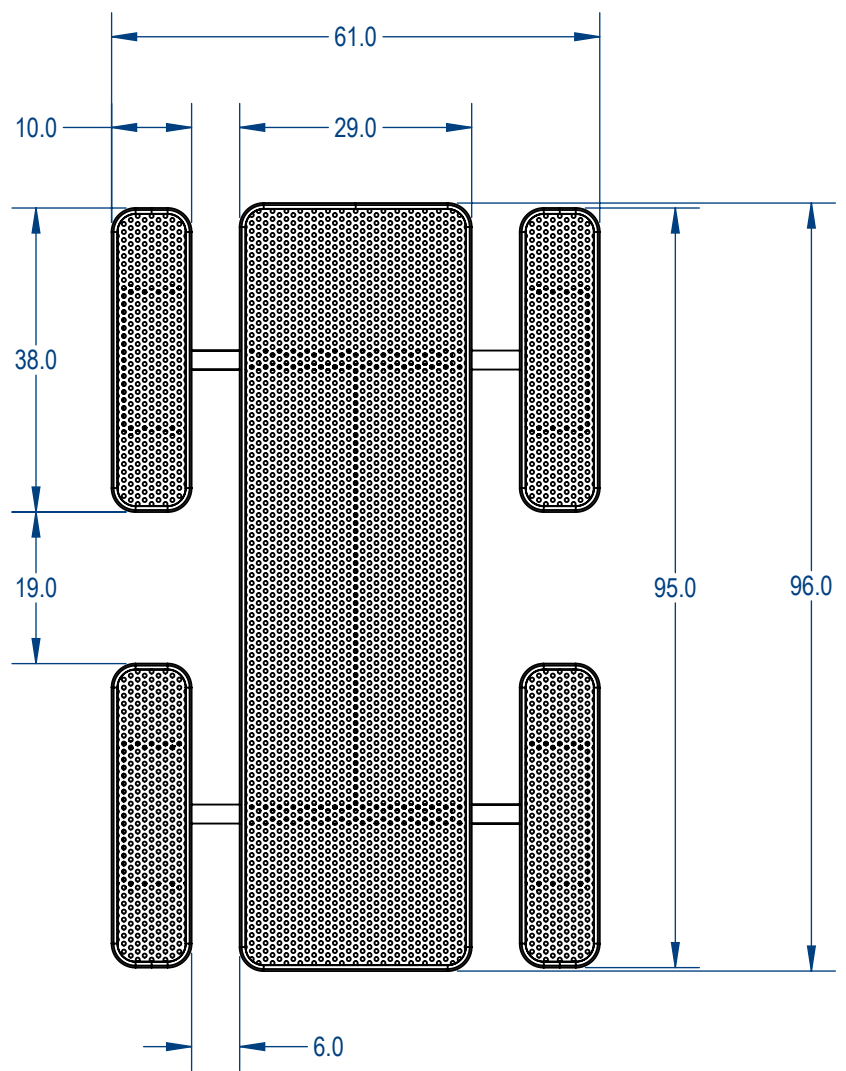

SKU: 766pt200
 Variations:
 766pt200-3
 766pt200-7
 766pt200-11
 766pt200-15
 766pt200-19
 766pt200-23
 766pt200-27
 766pt200-31
 766pt200-35
 766pt200-39
 766pt200-43
 766pt200-47
 766pt200-51
 766pt200-55
 766pt200-59
 766pt200-63
 766pt200-67
 766pt200-71
 766pt200-75
 766pt200-79
 766pt200-83
 766pt200-87

	NAME	DATE
DRAWN	GM	8/1/2017
SALES APPR.		
CLIENT APPR.		
MFG APPR.		
Q.A.		
Design By -		
CADWorksPro Chicago, IL		
www.cadworkspro.com		

ParkTastic		
TITLE:		
8ft Nexus Rectangular Table Perforated Version		
SIZE	DWG. NO.	REV
A	766pt200	
WEIGHT:		SHEET 3 OF 3