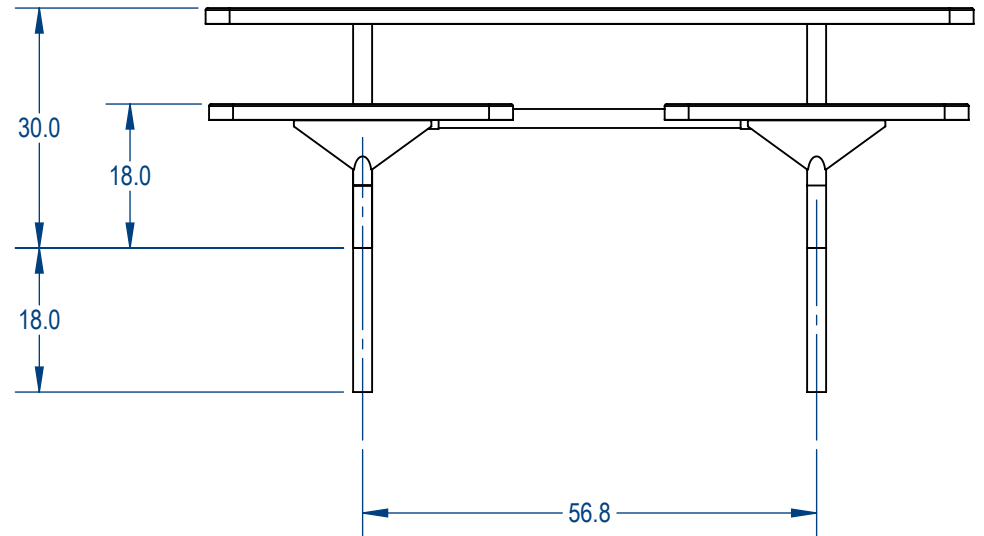

SKU: 766pt200  
 Variations:  
 766pt200-1  
 766pt200-5  
 766pt200-9  
 766pt200-13  
 766pt200-17  
 766pt200-21  
 766pt200-25  
 766pt200-29  
 766pt200-33  
 766pt200-37  
 766pt200-41  
 766pt200-45  
 766pt200-49  
 766pt200-53  
 766pt200-57  
 766pt200-61  
 766pt200-65  
 766pt200-69  
 766pt200-73  
 766pt200-77  
 766pt200-81  
 766pt200-85

	NAME	DATE
DRAWN	GM	8/1/2017
SALES APPR.		
CLIENT APPR.		
MFG APPR.		
Q.A.		

Design By -  
**CADWorksPro**  
 Chicago, IL  
[www.cadworkspro.com](http://www.cadworkspro.com)

<b>ParkTastic</b>		
TITLE: <b>8ft Nexus Rectangular Table Expanded Version</b>		
SIZE <b>A</b>	DWG. NO. <b>766pt200</b>	REV
WEIGHT:		SHEET 2 OF 3