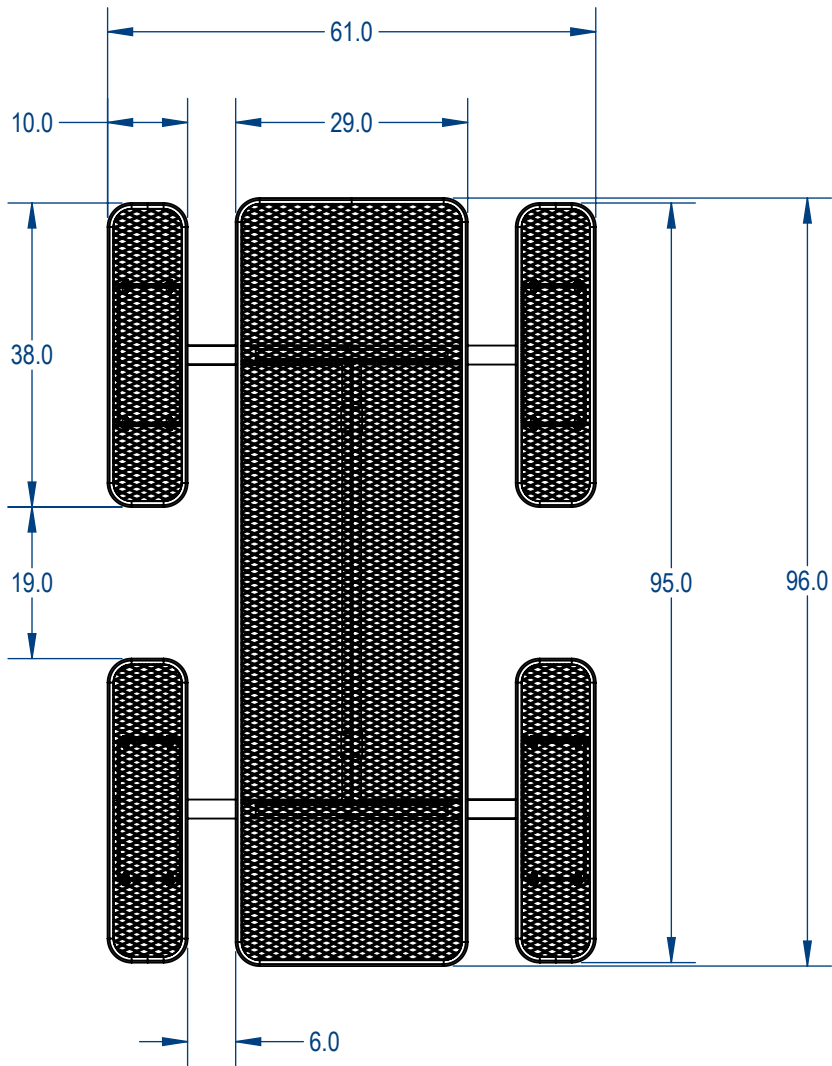

SKU: 766pt200  
 Variations:  
 766pt200-1  
 766pt200-5  
 766pt200-9  
 766pt200-13  
 766pt200-17  
 766pt200-21  
 766pt200-25  
 766pt200-29  
 766pt200-33  
 766pt200-37  
 766pt200-41  
 766pt200-45  
 766pt200-49  
 766pt200-53  
 766pt200-57  
 766pt200-61  
 766pt200-65  
 766pt200-69  
 766pt200-73  
 766pt200-77  
 766pt200-81  
 766pt200-85

	NAME	DATE
DRAWN	GM	8/1/2017
SALES APPR.		
CLIENT APPR.		
MFG APPR.		
Q.A.		

Design By -  
**CADWorksPro**  
 Chicago, IL  
[www.cadworkspro.com](http://www.cadworkspro.com)

<b>ParkTastic</b>		
TITLE: <b>8ft Nexus Rectangular Table Expanded Version</b>		
SIZE <b>A</b>	DWG. NO. <b>766pt200</b>	REV
WEIGHT:		SHEET 2 OF 3