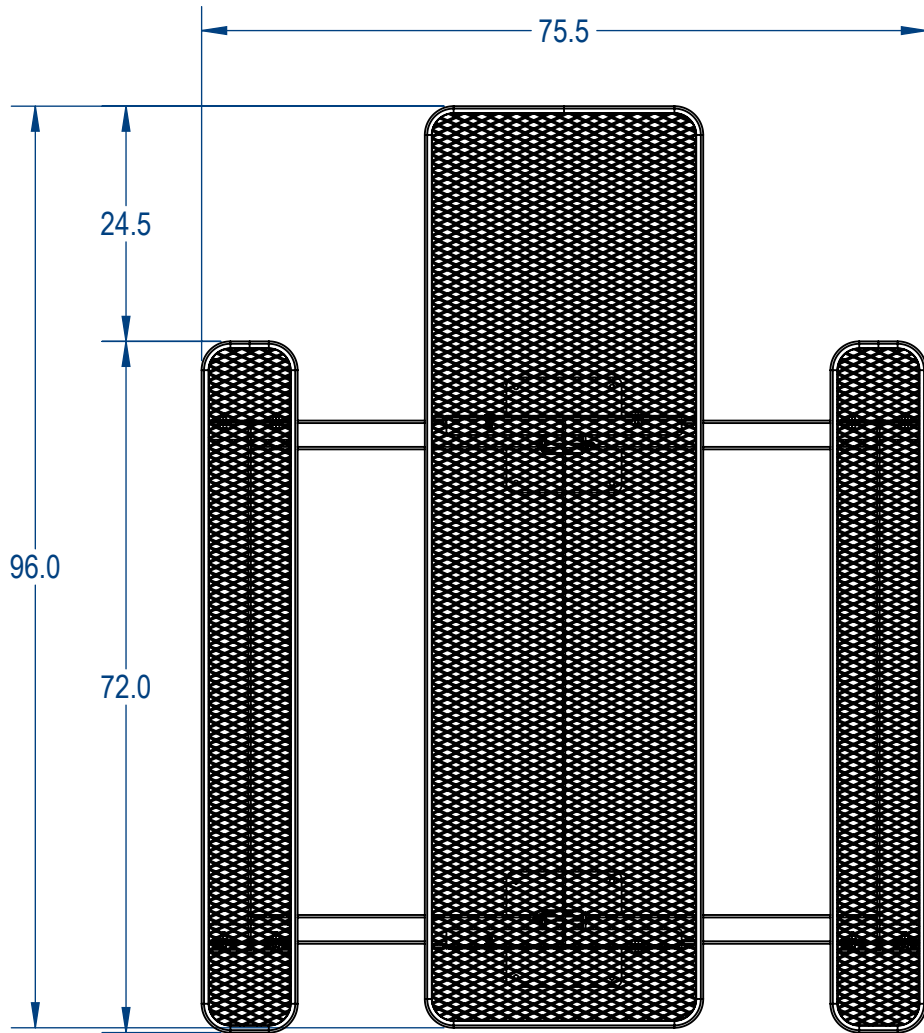

SKU: 766pt195
 Variations:
 766pt195-2
 766pt195-10
 766pt195-18
 766pt195-26
 766pt195-34
 766pt195-42
 766pt195-50
 766pt195-58
 766pt195-66
 766pt195-74
 766pt195-82
 766pt195-90
 766pt195-98
 766pt195-106
 766pt195-114
 766pt195-122
 766pt195-130
 766pt195-138
 766pt195-146
 766pt195-154
 766pt195-162
 766pt195-170

	NAME	DATE
DRAWN	GM	8/9/2017
SALES APPR.		
CLIENT APPR.		
MFG APPR.		
Q.A.		

Design By -

CADWorksPro
 Chicago, IL

www.cadworkspro.com

ParkTastic

TITLE:
 8ft Rectangular HCA Pedestal Table
 Expanded Metal Version

SIZE	DWG. NO.	REV
A	766pt195	

WEIGHT:

SHEET 2 OF 3