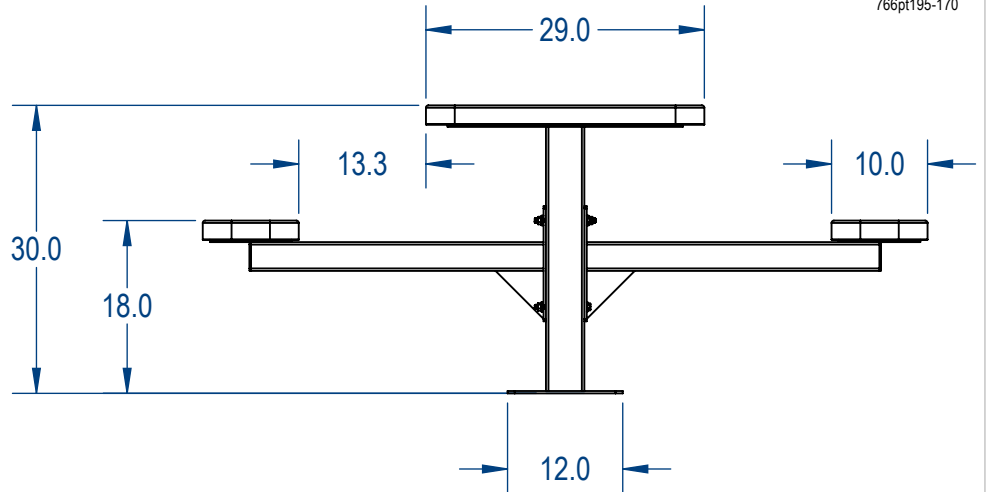

SKU: 766pt195
 Variations:
 766pt195-2
 766pt195-10
 766pt195-18
 766pt195-26
 766pt195-34
 766pt195-42
 766pt195-50
 766pt195-58
 766pt195-66
 766pt195-74
 766pt195-82
 766pt195-90
 766pt195-98
 766pt195-106
 766pt195-114
 766pt195-122
 766pt195-130
 766pt195-138
 766pt195-146
 766pt195-154
 766pt195-162
 766pt195-170

	NAME	DATE
DRAWN	GM	8/9/2017
SALES APPR.		
CLIENT APPR.		
MFG APPR.		
Q.A.		

Design By -

CADWorksPro
 Chicago, IL

www.cadworkspro.com

ParkTastic

TITLE:
 8ft Rectangular HCA Pedestal Table
 Expanded Metal Version

SIZE	DWG. NO.	REV
A	766pt195	

WEIGHT:

SHEET 2 OF 3