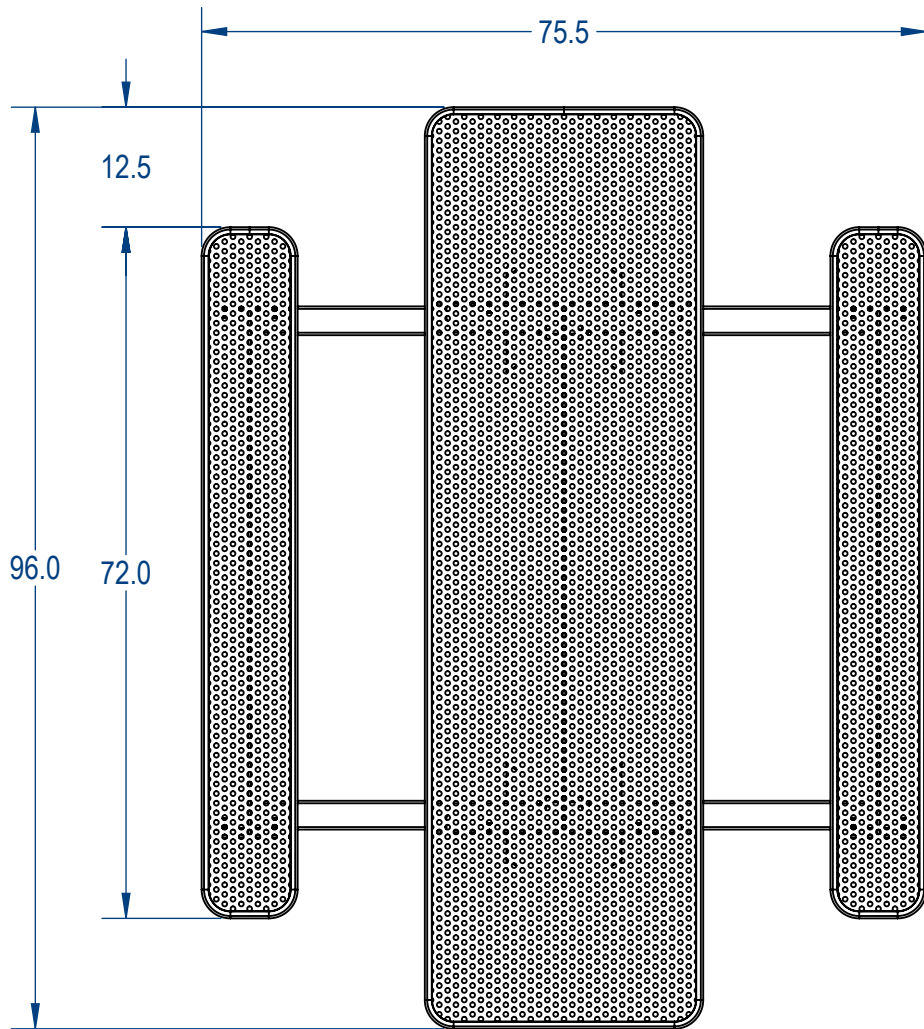

SKU: 766pt195
 Variations:
 766pt195-8
 766pt195-16
 766pt195-24
 766pt195-32
 766pt195-40
 766pt195-48
 766pt195-56
 766pt195-64
 766pt195-72
 766pt195-80
 766pt195-88
 766pt195-96
 766pt195-104
 766pt195-112
 766pt195-120
 766pt195-128
 766pt195-136
 766pt195-144
 766pt195-152
 766pt195-160
 766pt195-168
 766pt195-176

	NAME	DATE
DRAWN	GM	8/9/2017
SALES APPR.		
CLIENT APPR.		
MFG APPR.		
Q.A.		

Design By -
CADWorksPro
 Chicago, IL
www.cadworkspro.com

ParkTastic		
TITLE: 8ft Rectangular HCA Pedestal Table Perforated Metal Version		
SIZE A	DWG. NO. 766pt195	REV
WEIGHT:		SHEET 3 OF 3