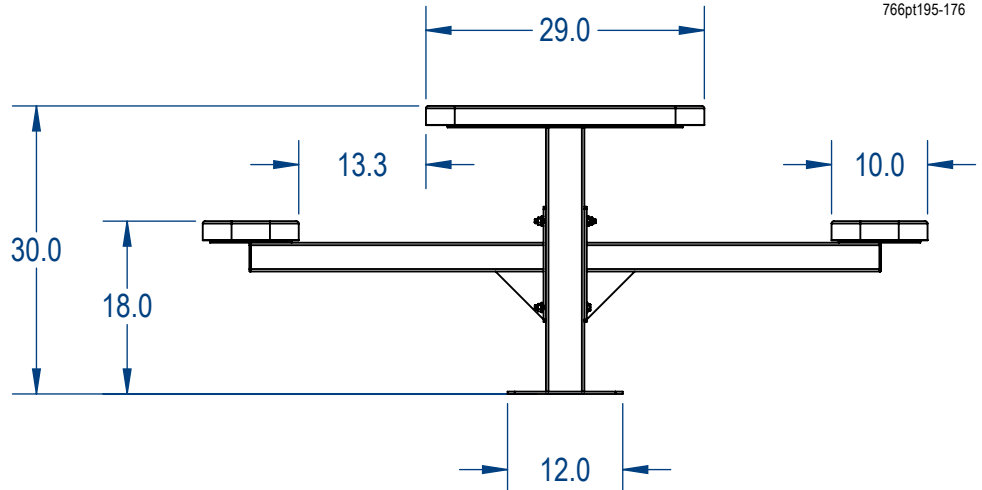

SKU: 766pt195
 Variations:
 766pt195-8
 766pt195-16
 766pt195-24
 766pt195-32
 766pt195-40
 766pt195-48
 766pt195-56
 766pt195-64
 766pt195-72
 766pt195-80
 766pt195-88
 766pt195-96
 766pt195-104
 766pt195-112
 766pt195-120
 766pt195-128
 766pt195-136
 766pt195-144
 766pt195-152
 766pt195-160
 766pt195-168
 766pt195-176

	NAME	DATE
DRAWN	GM	8/9/2017
SALES APPR.		
CLIENT APPR.		
MFG APPR.		
Q.A.		

Design By -
CADWorksPro
 Chicago, IL
www.cadworkspro.com

ParkTastic		
TITLE: 8ft Rectangular HCA Pedestal Table Perforated Metal Version		
SIZE A	DWG. NO. 766pt195	REV
WEIGHT:		SHEET 3 OF 3