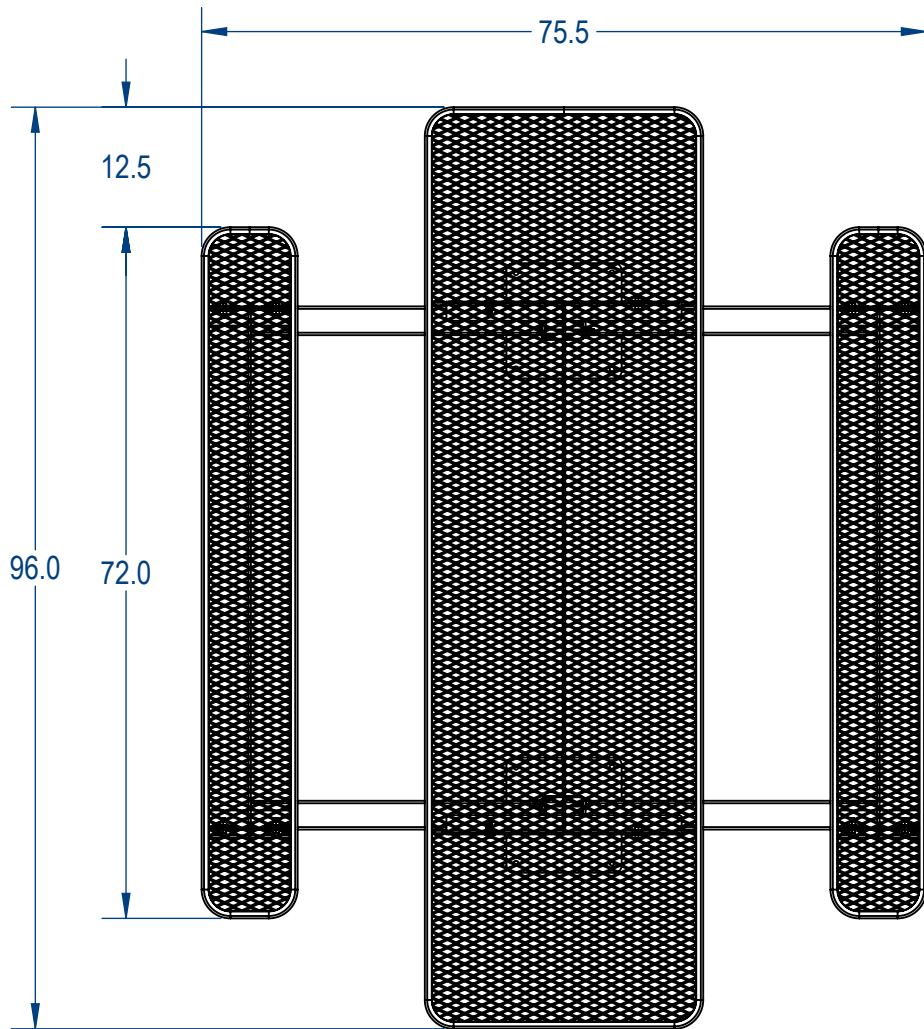

SKU: 766pt195
 Variations:
 766pt195-4
 766pt195-12
 766pt195-20
 766pt195-28
 766pt195-36
 766pt195-44
 766pt195-52
 766pt195-60
 766pt195-68
 766pt195-76
 766pt195-84
 766pt195-92
 766pt195-100
 766pt195-108
 766pt195-116
 766pt195-124
 766pt195-132
 766pt195-140
 766pt195-148
 766pt195-156
 766pt195-164
 766pt195-172

	NAME	DATE
DRAWN	GM	8/9/2017
SALES APPR.		
CLIENT APPR.		
MFG APPR.		
Q.A.		

Design By -

CADWorksPro
 Chicago, IL

www.cadworkspro.com

ParkTastic

TITLE:

8ft Rectangular HCA Pedestal Table

Expanded Metal Version

SIZE
A

DWG. NO.

766pt195

REV

WEIGHT:

SHEET 2 OF 3