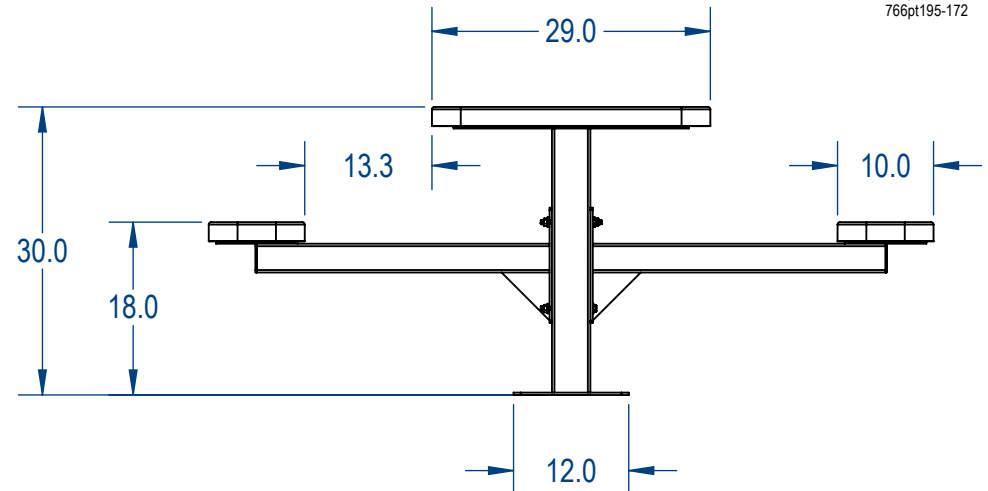

SKU: 766pt195
 Variations:
 766pt195-4
 766pt195-12
 766pt195-20
 766pt195-28
 766pt195-36
 766pt195-44
 766pt195-52
 766pt195-60
 766pt195-68
 766pt195-76
 766pt195-84
 766pt195-92
 766pt195-100
 766pt195-108
 766pt195-116
 766pt195-124
 766pt195-132
 766pt195-140
 766pt195-148
 766pt195-156
 766pt195-164
 766pt195-172

	NAME	DATE
DRAWN	GM	8/9/2017
SALES APPR.		
CLIENT APPR.		
MFG APPR.		
Q.A.		

Design By -

CADWorksPro
 Chicago, IL

www.cadworkspro.com

ParkTastic

TITLE:

8ft Rectangular HCA Pedestal Table

Expanded Metal Version

SIZE
A

DWG. NO.

766pt195

REV

WEIGHT:

SHEET 2 OF 3