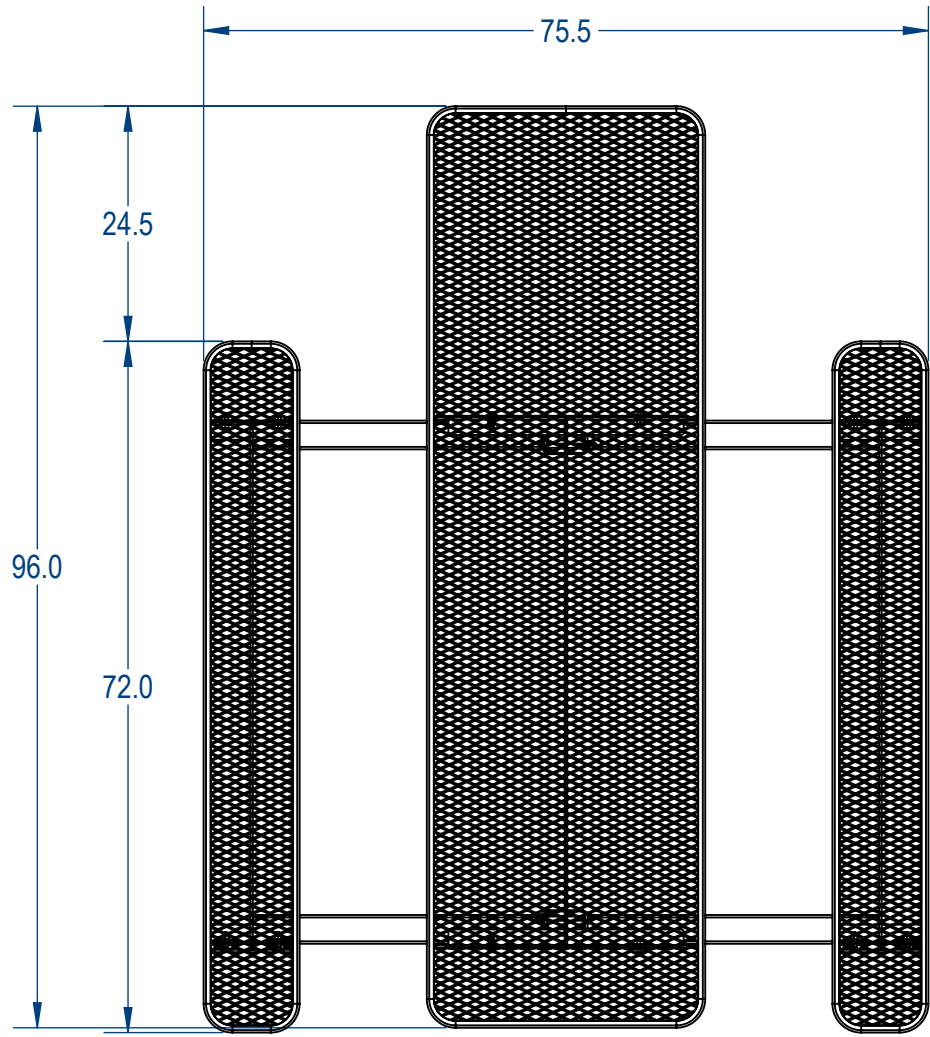

SKU: 766pt195
 Variations:
 766pt195-1
 766pt195-9
 766pt195-17
 766pt195-25
 766pt195-33
 766pt195-41
 766pt195-49
 766pt195-57
 766pt195-65
 766pt195-73
 766pt195-81
 766pt195-89
 766pt195-97
 766pt195-105
 766pt195-113
 766pt195-121
 766pt195-129
 766pt195-137
 766pt195-145
 766pt195-153
 766pt195-161
 766pt195-169

	NAME	DATE
DRAWN	GM	8/9/2017
SALES APPR.		
CLIENT APPR.		
MFG APPR.		
Q.A.		

Design By -
CADWorksPro
 Chicago, IL
www.cadworkspro.com

ParkTastic		
TITLE: 8ft Rectangular HCA Pedestal Table Expanded Metal Version		
SIZE A	DWG. NO. 766pt195	REV
WEIGHT:		SHEET 2 OF 3