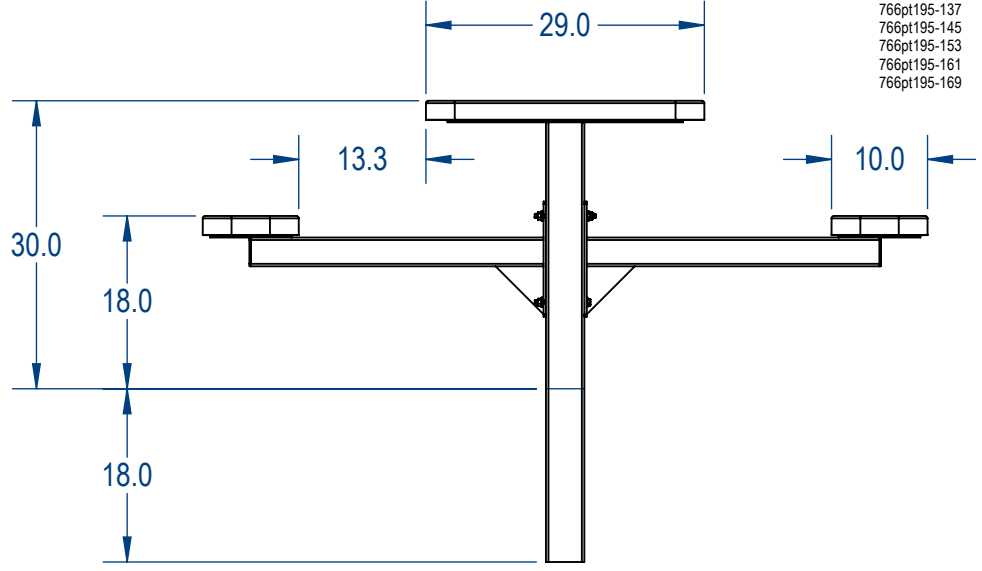

SKU: 766pt195
 Variations:
 766pt195-1
 766pt195-9
 766pt195-17
 766pt195-25
 766pt195-33
 766pt195-41
 766pt195-49
 766pt195-57
 766pt195-65
 766pt195-73
 766pt195-81
 766pt195-89
 766pt195-97
 766pt195-105
 766pt195-113
 766pt195-121
 766pt195-129
 766pt195-137
 766pt195-145
 766pt195-153
 766pt195-161
 766pt195-169

	NAME	DATE
DRAWN	GM	8/9/2017
SALES APPR.		
CLIENT APPR.		
MFG APPR.		
Q.A.		

Design By -
CADWorksPro
 Chicago, IL
www.cadworkspro.com

ParkTastic		
TITLE: 8ft Rectangular HCA Pedestal Table Expanded Metal Version		
SIZE A	DWG. NO. 766pt195	REV
WEIGHT:		SHEET 2 OF 3