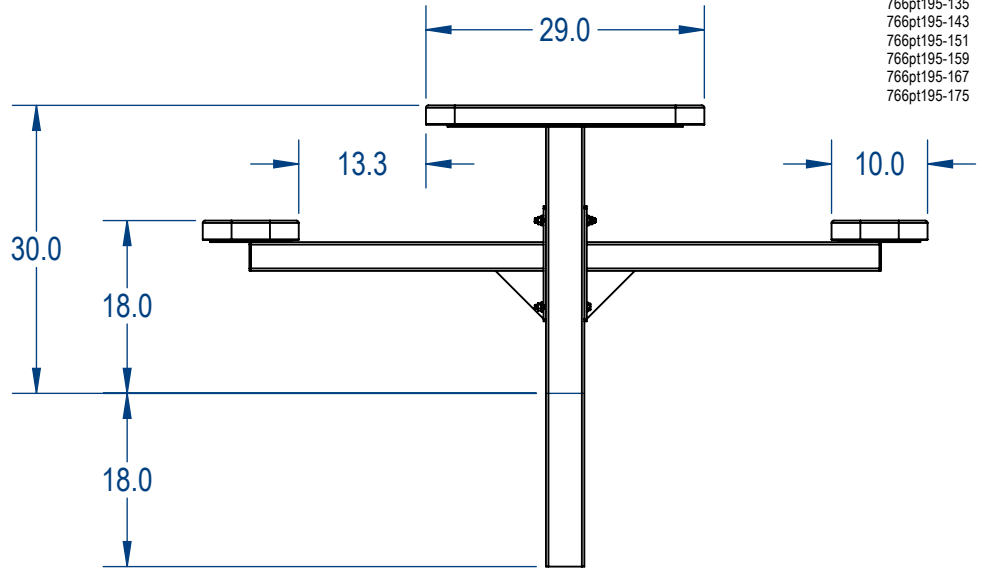

SKU: 766pt195  
 Variations:  
 766pt195-7  
 766pt195-15  
 766pt195-23  
 766pt195-31  
 766pt195-39  
 766pt195-47  
 766pt195-55  
 766pt195-63  
 766pt195-71  
 766pt195-79  
 766pt195-87  
 766pt195-95  
 766pt195-103  
 766pt195-111  
 766pt195-119  
 766pt195-127  
 766pt195-135  
 766pt195-143  
 766pt195-151  
 766pt195-159  
 766pt195-167  
 766pt195-175

	NAME	DATE
DRAWN	GM	8/9/2017
SALES APPR.		
CLIENT APPR.		
MFG APPR.		
Q.A.		

Design By -  
**CADWorksPro**  
 Chicago, IL  
[www.cadworkspro.com](http://www.cadworkspro.com)

<b>ParkTastic</b>		
TITLE: 8ft Rectangular HCA Pedestal Table Perforated Metal Version		
SIZE <b>A</b>	DWG. NO. <b>766pt195</b>	REV
WEIGHT:		SHEET 3 OF 3