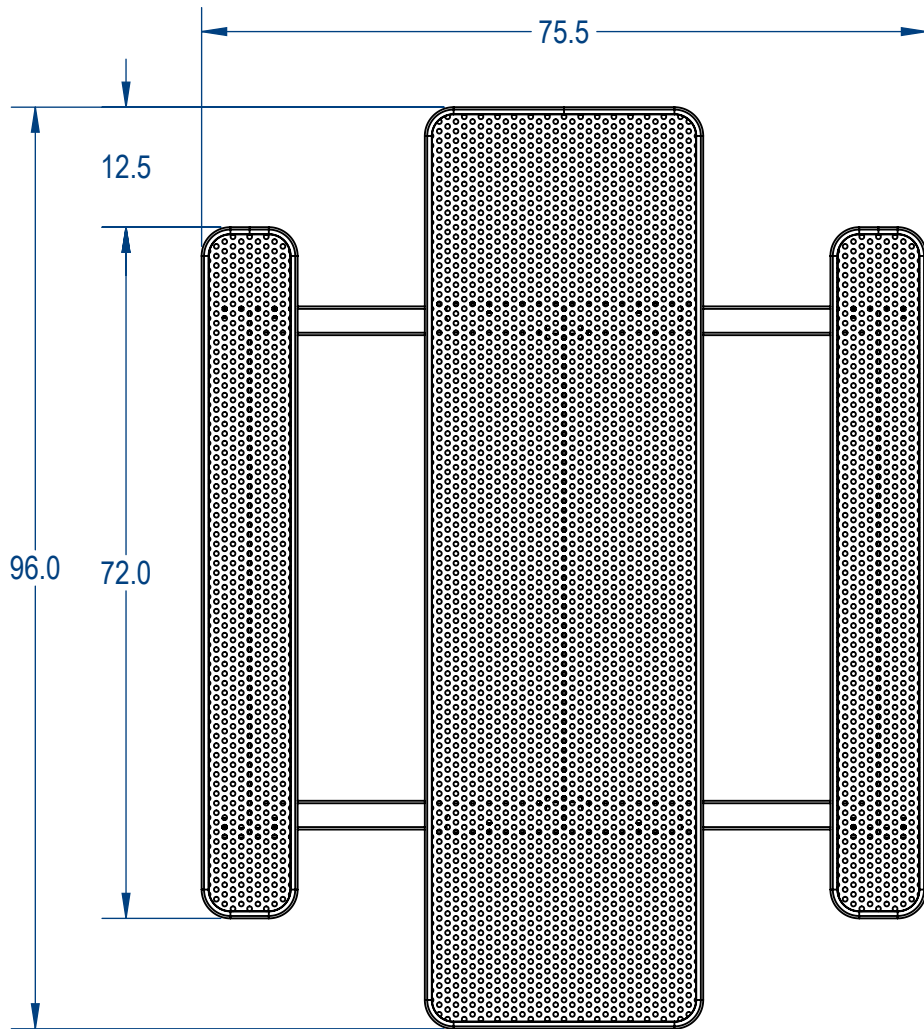

SKU: 766pt195  
 Variations:  
 766pt195-7  
 766pt195-15  
 766pt195-23  
 766pt195-31  
 766pt195-39  
 766pt195-47  
 766pt195-55  
 766pt195-63  
 766pt195-71  
 766pt195-79  
 766pt195-87  
 766pt195-95  
 766pt195-103  
 766pt195-111  
 766pt195-119  
 766pt195-127  
 766pt195-135  
 766pt195-143  
 766pt195-151  
 766pt195-159  
 766pt195-167  
 766pt195-175

	NAME	DATE
DRAWN	GM	8/9/2017
SALES APPR.		
CLIENT APPR.		
MFG APPR.		
Q.A.		

Design By -  
**CADWorksPro**  
 Chicago, IL  
[www.cadworkspro.com](http://www.cadworkspro.com)

<b>ParkTastic</b>		
TITLE: 8ft Rectangular HCA Pedestal Table Perforated Metal Version		
SIZE <b>A</b>	DWG. NO. <b>766pt195</b>	REV
WEIGHT:		SHEET 3 OF 3