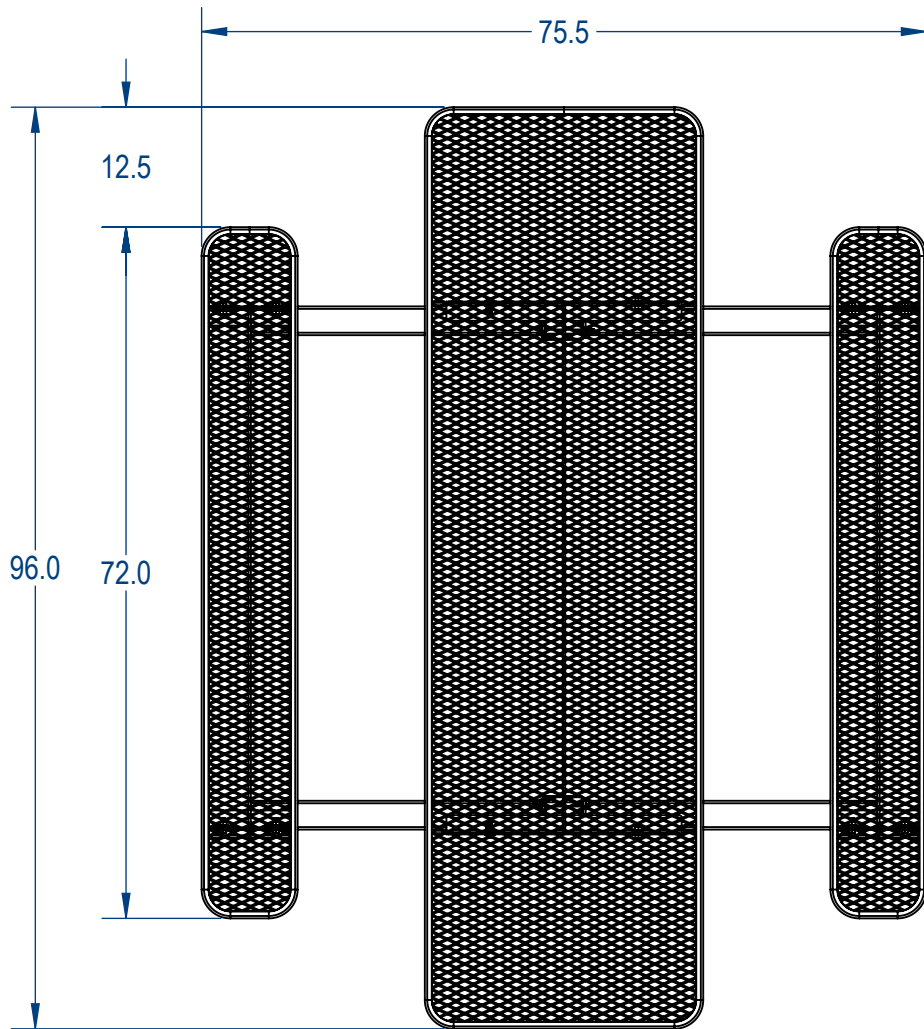

SKU: 766pt195
 Variations:
 766pt195-3
 766pt195-11
 766pt195-19
 766pt195-27
 766pt195-35
 766pt195-43
 766pt195-51
 766pt195-59
 766pt195-67
 766pt195-75
 766pt195-83
 766pt195-91
 766pt195-99
 766pt195-107
 766pt195-115
 766pt195-123
 766pt195-131
 766pt195-139
 766pt195-147
 766pt195-155
 766pt195-163
 766pt195-171

	NAME	DATE
DRAWN	GM	8/9/2017
SALES APPR.		
CLIENT APPR.		
MFG APPR.		
Q.A.		

Design By -
CADWorksPro
 Chicago, IL
www.cadworkspro.com

ParkTastic

TITLE:
8ft Rectangular HCA Pedestal Table
 Expanded Metal Version

SIZE	DWG. NO.	REV
A	766pt195	
WEIGHT:		SHEET 2 OF 3