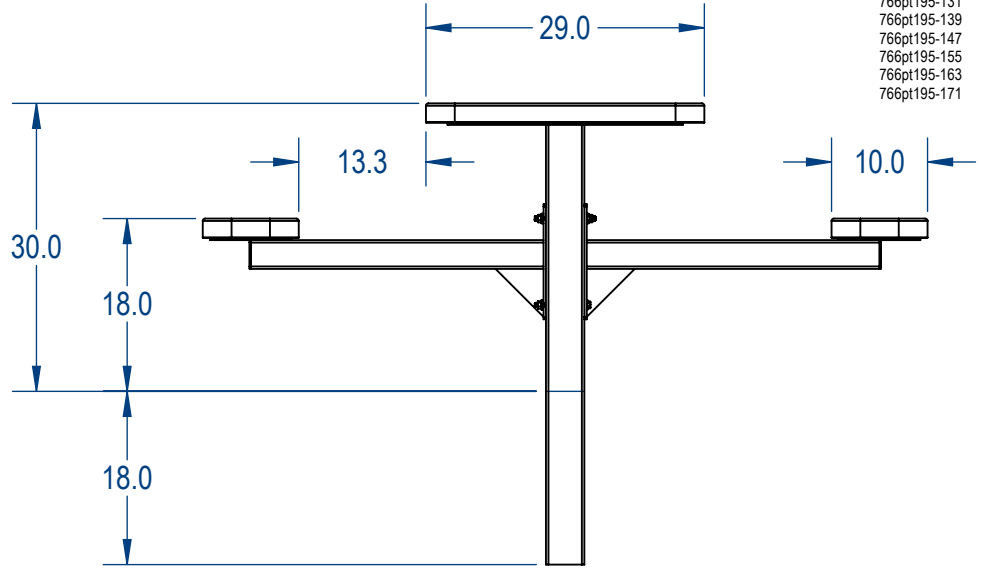

SKU: 766pt195
 Variations:
 766pt195-3
 766pt195-11
 766pt195-19
 766pt195-27
 766pt195-35
 766pt195-43
 766pt195-51
 766pt195-59
 766pt195-67
 766pt195-75
 766pt195-83
 766pt195-91
 766pt195-99
 766pt195-107
 766pt195-115
 766pt195-123
 766pt195-131
 766pt195-139
 766pt195-147
 766pt195-155
 766pt195-163
 766pt195-171

	NAME	DATE
DRAWN	GM	8/9/2017
SALES APPR.		
CLIENT APPR.		
MFG APPR.		
Q.A.		

Design By -
CADWorksPro
 Chicago, IL
www.cadworkspro.com

ParkTastic

TITLE:
8ft Rectangular HCA Pedestal Table
 Expanded Metal Version

SIZE	DWG. NO.	REV
A	766pt195	
WEIGHT:		SHEET 2 OF 3