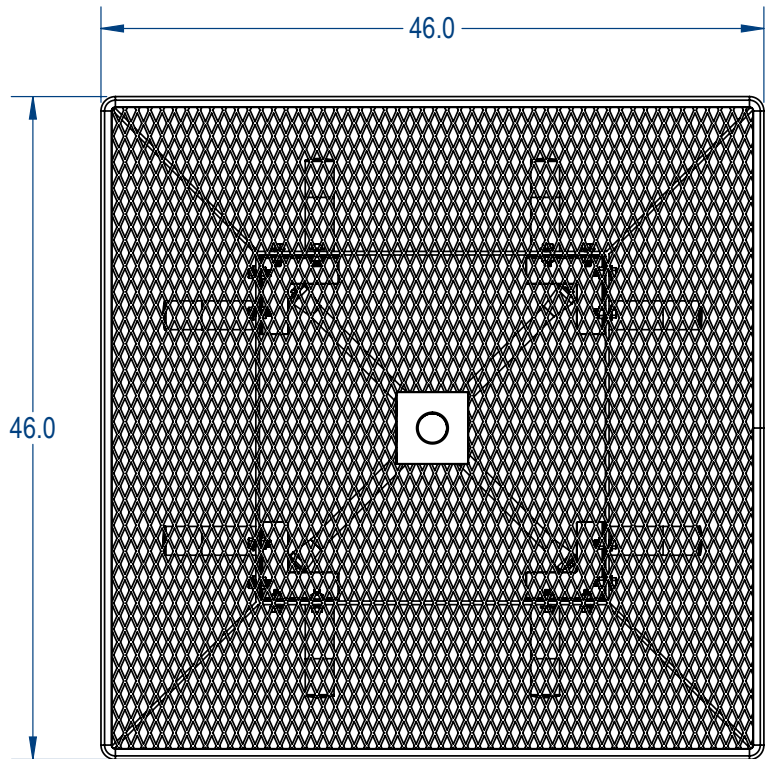

SKU: 766pt185  
 Variations:  
 766pt185-1  
 766pt185-3  
 766pt185-5  
 766pt185-7  
 766pt185-9  
 766pt185-11  
 766pt185-13  
 766pt185-15  
 766pt185-17  
 766pt185-19  
 766pt185-21  
 766pt185-23  
 766pt185-25  
 766pt185-27  
 766pt185-29  
 766pt185-31  
 766pt185-33  
 766pt185-35  
 766pt185-37  
 766pt185-39  
 766pt185-41  
 766pt185-43

	NAME	DATE
DRAWN	GM	8/1/2017
SALES APPR.		
CLIENT APPR.		
MFG APPR.		
Q.A.		

Design By -  
**CADWorksPro**  
 Chicago, IL  
[www.cadworkspro.com](http://www.cadworkspro.com)

<b>ParkTastic</b>		
TITLE: <b>Patio Square Table Expanded Metal Version</b>		
SIZE <b>A</b>	DWG. NO. <b>766pt185</b>	REV
WEIGHT:		SHEET 2 OF 3