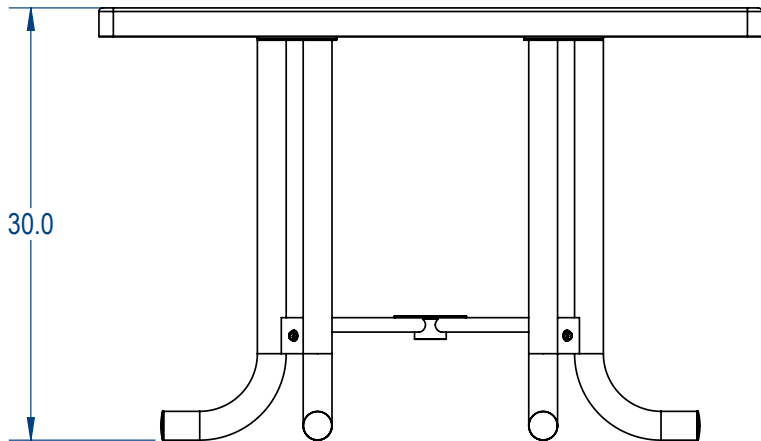

SKU: 766pt185  
 Variations:  
 766pt185-1  
 766pt185-3  
 766pt185-5  
 766pt185-7  
 766pt185-9  
 766pt185-11  
 766pt185-13  
 766pt185-15  
 766pt185-17  
 766pt185-19  
 766pt185-21  
 766pt185-23  
 766pt185-25  
 766pt185-27  
 766pt185-29  
 766pt185-31  
 766pt185-33  
 766pt185-35  
 766pt185-37  
 766pt185-39  
 766pt185-41  
 766pt185-43

	NAME	DATE
DRAWN	GM	8/1/2017
SALES APPR.		
CLIENT APPR.		
MFG APPR.		
Q.A.		

Design By -  
**CADWorksPro**  
 Chicago, IL  
[www.cadworkspro.com](http://www.cadworkspro.com)

<b>ParkTastic</b>		
TITLE: <b>Patio Square Table Expanded Metal Version</b>		
SIZE <b>A</b>	DWG. NO. <b>766pt185</b>	REV
WEIGHT:		SHEET 2 OF 3