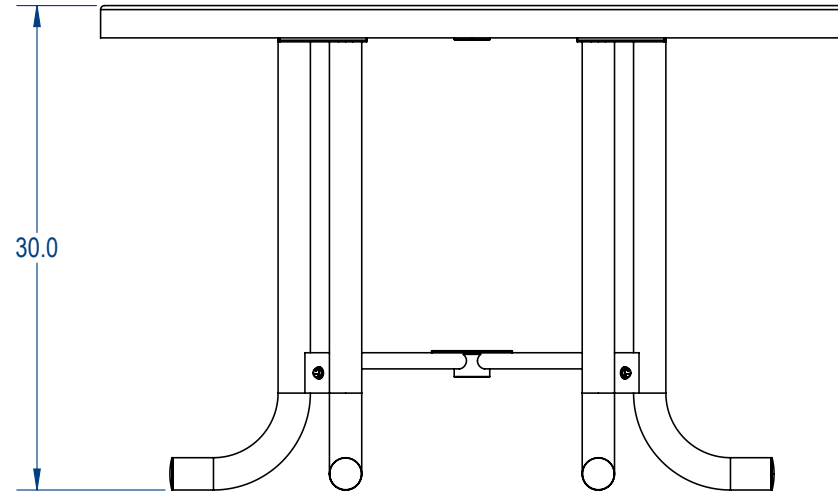

SKU: 766pt180
 Variations:
 766pt180-1
 766pt180-3
 766pt180-5
 766pt180-7
 766pt180-9
 766pt180-11
 766pt180-13
 766pt180-15
 766pt180-17
 766pt180-19
 766pt180-21
 766pt180-23
 766pt180-25
 766pt180-27
 766pt180-29
 766pt180-31
 766pt180-33
 766pt180-35
 766pt180-37
 766pt180-39
 766pt180-41
 766pt180-43

	NAME	DATE
DRAWN	GM	8/1/2017
SALES APPR.		
CLIENT APPR.		
MFG APPR.		
Q.A.		

Design By -

CADWorksPro
Chicago, IL

www.cadworkspro.com

ParkTastic

TITLE:

Round Table
Expanded Metal Version

SIZE	DWG. NO.	REV
A	766pt180	