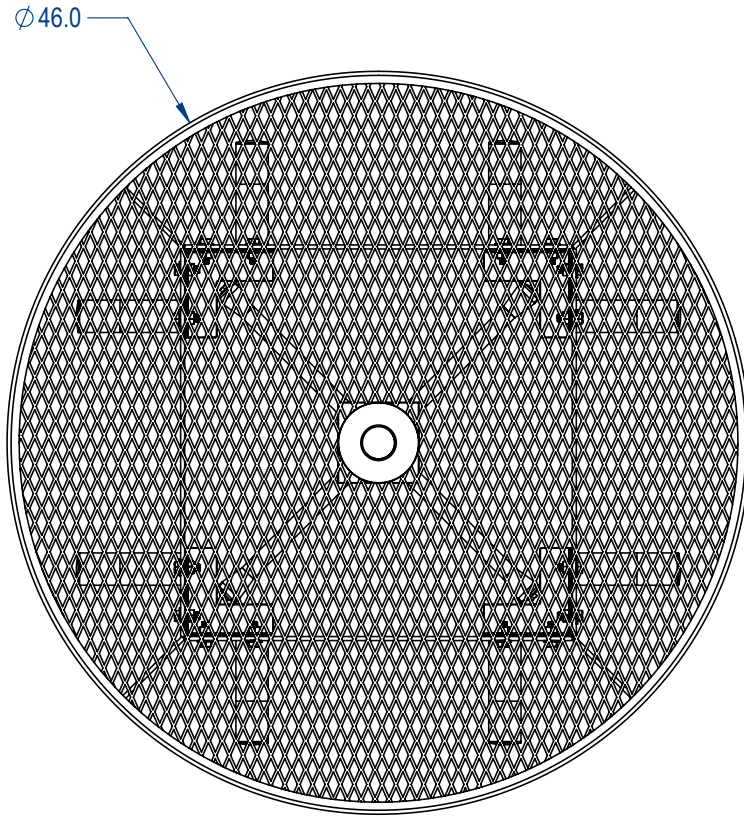

SKU: 766pt180
 Variations:
 766pt180-1
 766pt180-3
 766pt180-5
 766pt180-7
 766pt180-9
 766pt180-11
 766pt180-13
 766pt180-15
 766pt180-17
 766pt180-19
 766pt180-21
 766pt180-23
 766pt180-25
 766pt180-27
 766pt180-29
 766pt180-31
 766pt180-33
 766pt180-35
 766pt180-37
 766pt180-39
 766pt180-41
 766pt180-43

	NAME	DATE
DRAWN	GM	8/1/2017
SALES APPR.		
CLIENT APPR.		
MFG APPR.		
Q.A.		

Design By -

CADWorksPro
Chicago, IL

www.cadworkspro.com

ParkTastic

TITLE:

Round Table
Expanded Metal Version

SIZE	DWG. NO.	REV
A	766pt180	