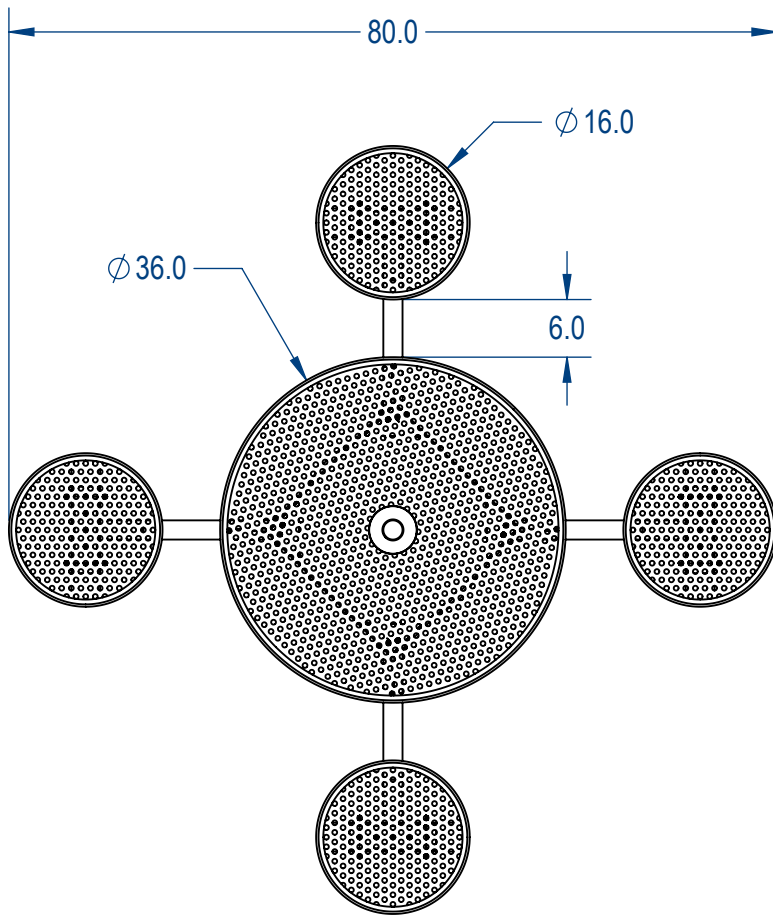

SKU: 766pt175
 Variations:
 766pt175-2
 766pt175-4
 766pt175-6
 766pt175-8
 766pt175-10
 766pt175-12
 766pt175-14
 766pt175-16
 766pt175-18
 766pt175-20
 766pt175-22
 766pt175-24
 766pt175-26
 766pt175-28
 766pt175-30
 766pt175-32
 766pt175-34
 766pt175-36
 766pt175-38
 766pt175-40
 766pt175-42
 766pt175-44

| | | |
|-----------------------------------------|-----------------------------|--------------|
| ParkTastic | | |
| TITLE: Round Table with Seats | | |
| SIZE A | DWG. NO. 766pt175 | REV |
| WEIGHT: | | SHEET 3 OF 3 |