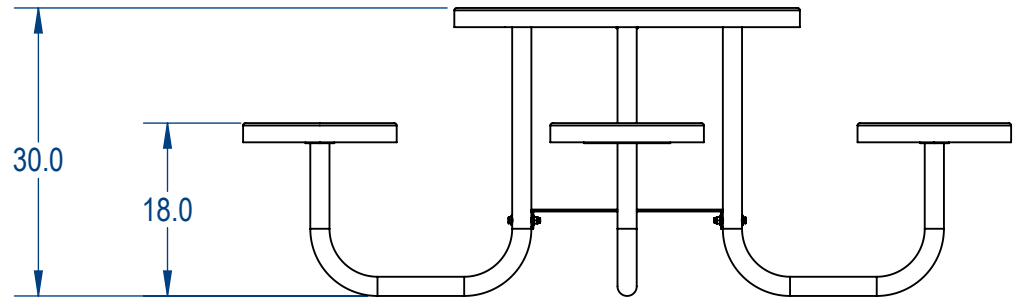

SKU: 766pt175
 Variations:
 766pt175-2
 766pt175-4
 766pt175-6
 766pt175-8
 766pt175-10
 766pt175-12
 766pt175-14
 766pt175-16
 766pt175-18
 766pt175-20
 766pt175-22
 766pt175-24
 766pt175-26
 766pt175-28
 766pt175-30
 766pt175-32
 766pt175-34
 766pt175-36
 766pt175-38
 766pt175-40
 766pt175-42
 766pt175-44

| | | |
|-----------------------------------------|-----------------------------|--------------|
| ParkTastic | | |
| TITLE: Round Table with Seats | | |
| SIZE A | DWG. NO. 766pt175 | REV |
| WEIGHT: | | SHEET 3 OF 3 |