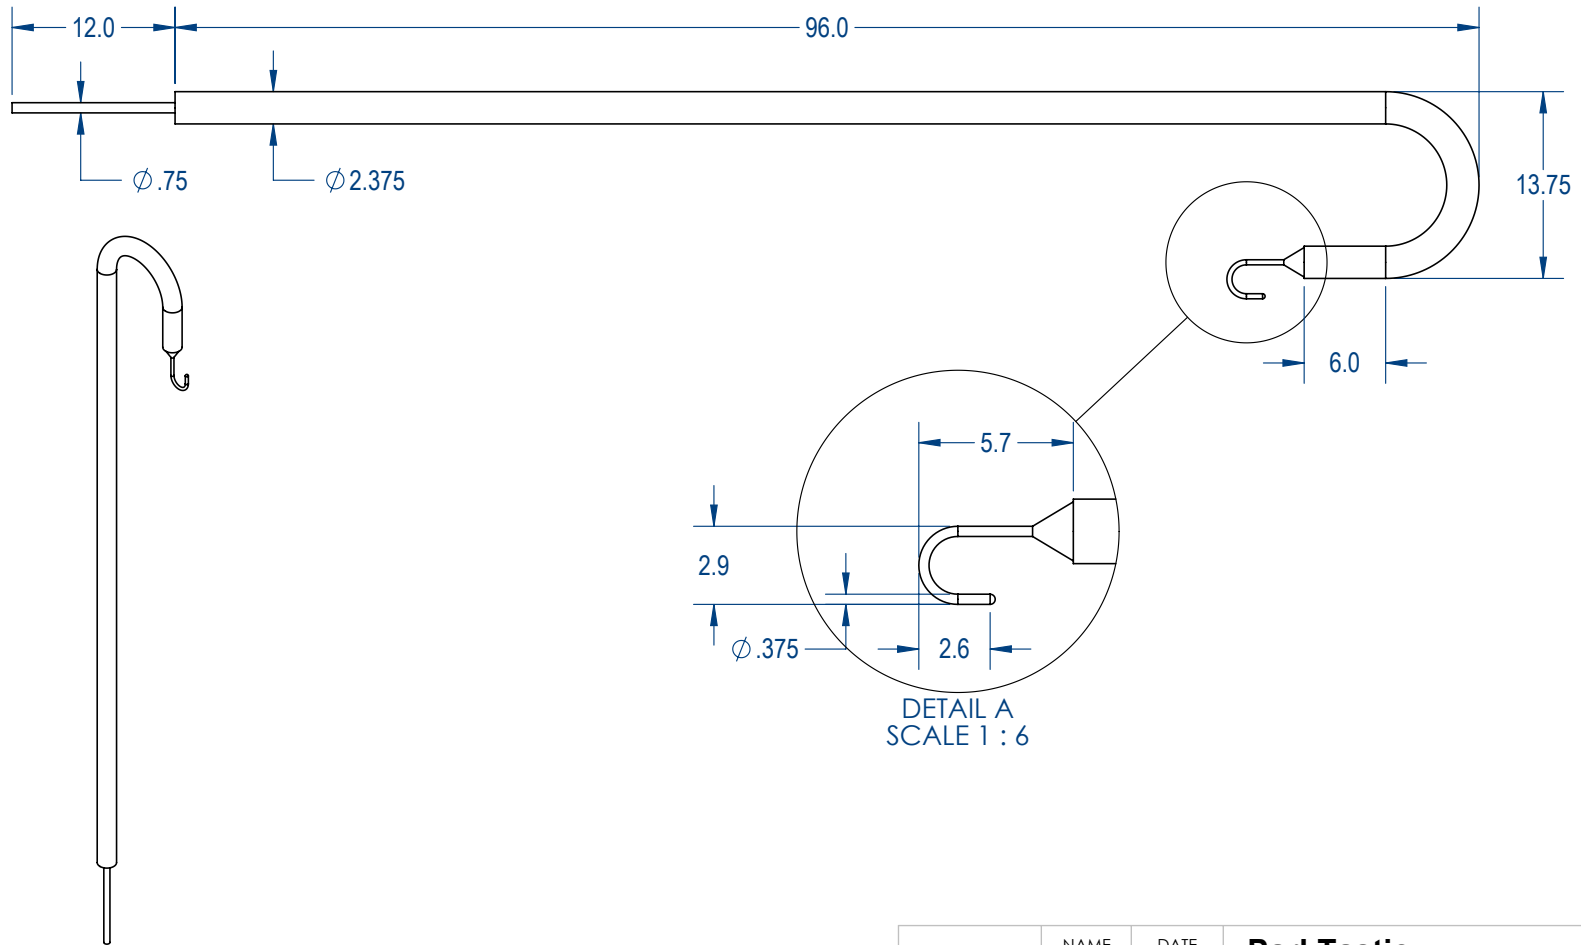

SKU: 766gr900
 Variations:
 766gr900-1
 766gr900-2
 766gr900-3
 766gr900-4
 766gr900-5
 766gr900-6
 766gr900-7
 766gr900-8
 766gr900-9
 766gr900-10
 766gr900-11
 766gr900-12
 766gr900-13

ParkTastic

Manufactured For: 

	NAME	DATE
DRAWN	GM	8/14/2017
SALES APPR.		
CLIENT APPR.		
MFG APPR.		
Q.A.		

Design By -
CADWorksPro
 Chicago, IL
www.cadworkspro.com

ParkTastic		
TITLE: Lantern Hook		
SIZE A	DWG. NO. 766gr900	REV
WEIGHT:		SHEET 1 OF 1